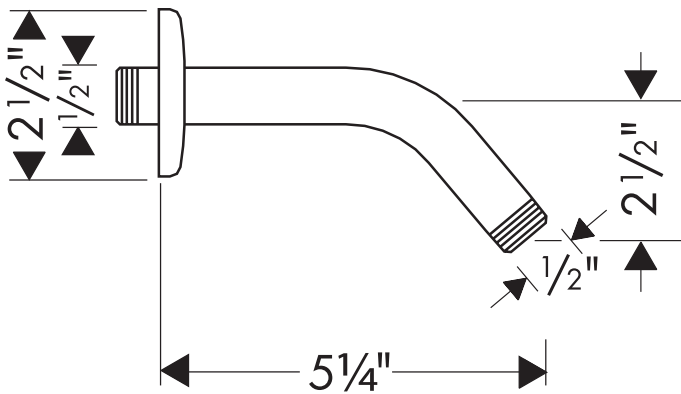

Product Features

- Lever handle
- Flow rate 6.5 gpm @ 44 psi

Available Finishes

Chrome	04233000
Brushed Nickel	04233820
Polished Nickel	04233830

Required Accessories

iBox Universal Plus	01850181
---------------------	----------

Specification sheet revised 12/2009

Product Features

- 1/2" male inlet
- Includes escutcheon
- Not for use with oversized or square showerheads

Available Finishes

Chrome	27411003
Oil Rubbed Bronze	27411623
Brushed Nickel	27411823
Polished Nickel	27411833
Rubbed Bronze	27411923
Polished Brass	27411933

Specification sheet revised 1/2009

Raindance S 150 AIR 1-Jet Showerhead

27486XX1

Product Features

- Oversized spray face
- AIR injection technology
- Refreshing full spray
- 96 no-clog spray channels
- Rubit™ self cleaning system
- 2.5 gpm max.