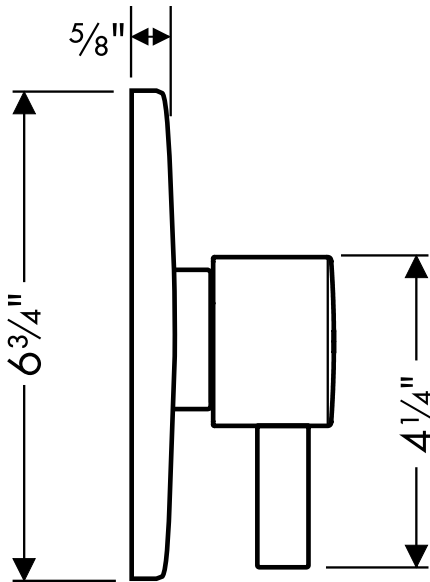

Product Features

- Lever handle
- Flow rate 6.5 gpm @ 44 psi

Available Finishes

Chrome	04233000
Brushed Nickel	04233820
Polished Nickel	04233830

Required Accessories

iBox Universal Plus	01850181
---------------------	----------

Optional Accessories

Shallow extension set	13596XX0
-----------------------	----------

The measurements shown are for reference only.

Products and specifications shown are subject to change without notice.

Specification sheet revised 12/2009

Product Features

- 1/2" male inlet
- Includes escutcheon
- Not for use with oversized or square showerheads

Available Finishes

Chrome	27411003
Oil Rubbed Bronze	27411623
Brushed Nickel	27411823
Polished Nickel	27411833
Rubbed Bronze	27411923
Polished Brass	27411933