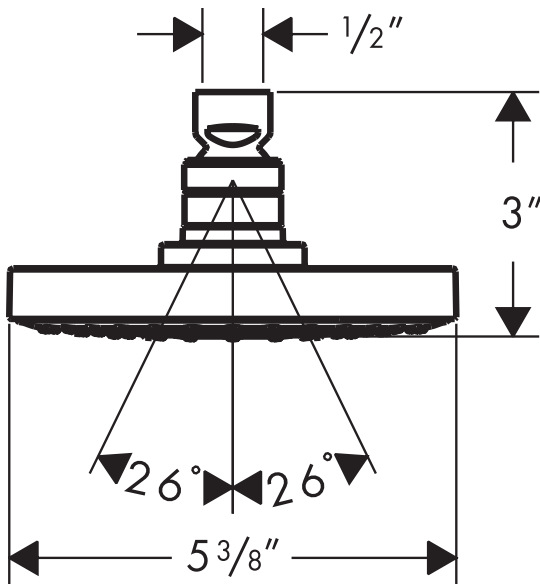

Available Finishes

Chrome

27486001

Brushed Nickel

27486821

The measurements shown are for reference only.

Products and specifications shown are subject to change without notice.

Specification sheet revised 1/2008

hansgrohe