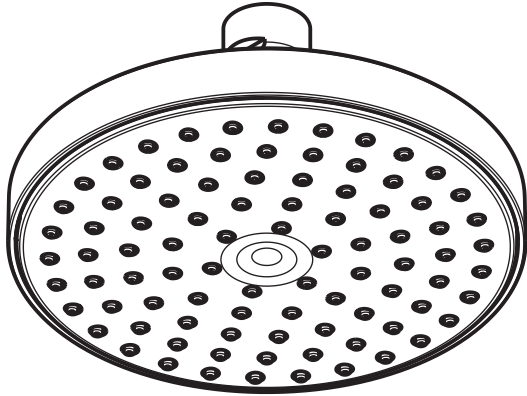

Product Features

- Lever handle
- Flow rate 6.5 gpm @ 44 psi

Available Finishes

Chrome	04233000
Brushed Nickel	04233820
Polished Nickel	04233830

Required Accessories

iBox Universal Plus	01850181
---------------------	----------

Specification sheet revised 12/2009

Product Features

- 1/2" male inlet
- Includes escutcheon
- Not for use with oversized or square showerheads

Available Finishes

Chrome	27411003
Oil Rubbed Bronze	27411623
Brushed Nickel	27411823
Polished Nickel	27411833
Rubbed Bronze	27411923
Polished Brass	27411933

Optional Accessories

C Escutcheon for standard showerarm	04068XX0
-------------------------------------	----------

The measurements shown are for reference only.

Products and specifications shown are subject to change without notice.

Specification sheet revised 1/2009

Raindance S 150 AIR 1-Jet Showerhead

27486XX1

Product Features

- Oversized spray face
- AIR injection technology
- Refreshing full spray
- 96 no-clog spray channels
- Rubit™ self cleaning system
- 2.5 gpm max.