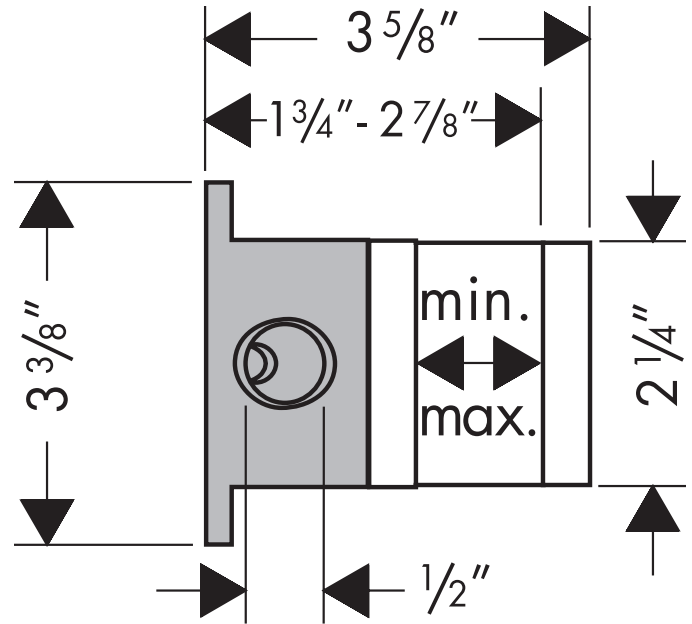

Rough, Starck Shower Column 10902181

Product Specification

For use with the following shower columns:

10905XX1 Starck Shower Column

10907XX1 Starck Shower Column

10912XX1 Starck Shower Column with Thermostat

Columns 10905XX1 and 10907XX1 are not anti-scald. If anti-scald capability is desired or required, install remote pressure balance valve 13418181 on the hot and cold supplies before this rough.