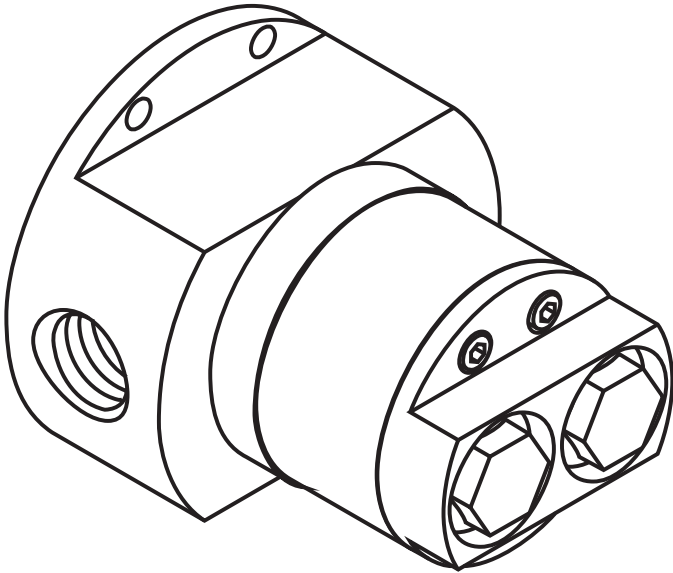

Rough, Starck Shower Column 10902181

Product Specification

For use with the following shower columns:

10905XX1 Starck Shower Column

10907XX1 Starck Shower Column

10912XX1 Starck Shower Column with Thermostat

Columns 10905XX1 and 10907XX1 are not anti-scald. If anti-scald capability is desired or required, install remote pressure balance valve 13418181 on the hot and cold supplies before this rough.