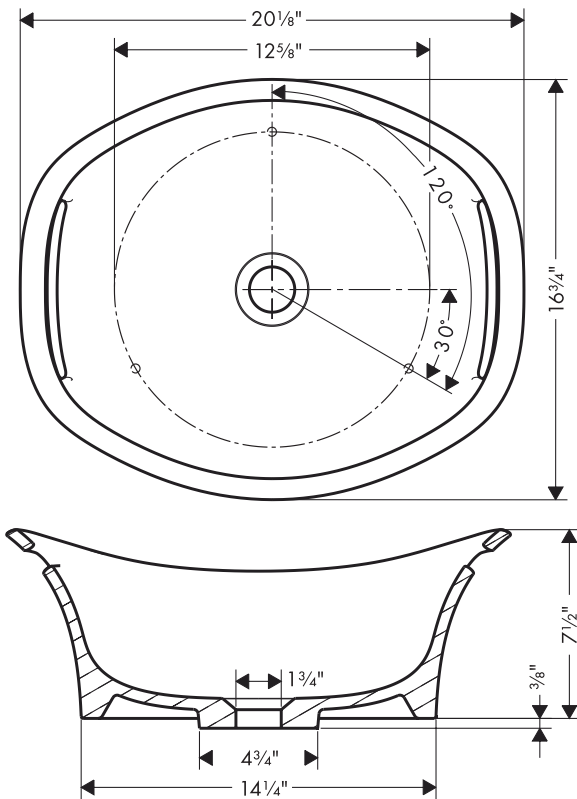

## Installation Notes

- Not for use with lavatory faucet with drain pull rod
- Recommended drain – Decolav or equivalent (not available from Hansgrohe)
- Max. thickness of mounting surface 3 1/8"

The measurements shown are for reference only.