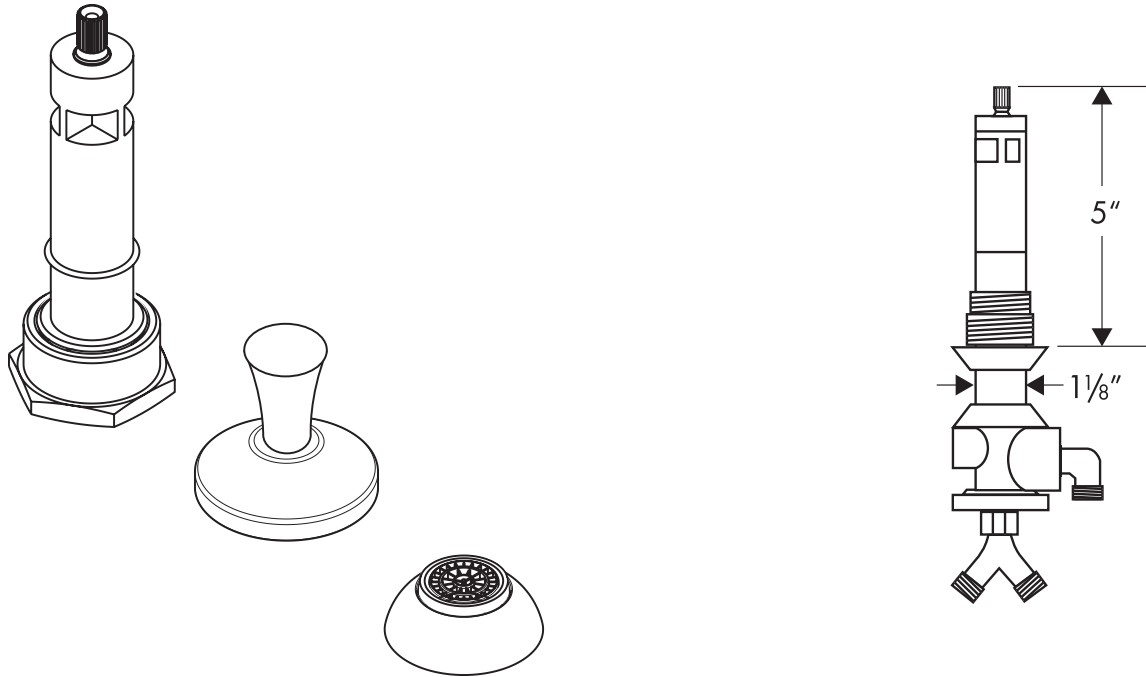

# Rough for Axor Vertical Spray Bidet Faucet 1322X181

Available in Chrome (0), Steel (1), Satinox (2), Oil Rub Bronze (3), Brushed Nickel (4),  
Polished Nickel (5)

## Product Specification

### Includes:

- transfer valve with integrated vacuum breaker
- pop-up drain
- pull rod and guide
- sprayer
- connecting hoses

Requires trim kit