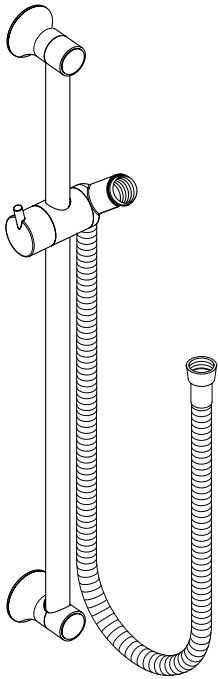

Product Features

- 1/2" male inlet
- Includes escutcheon
- Not for use with oversized or square showerheads

Available Finishes

Chrome	27411003
Oil Rubbed Bronze	27411623
Brushed Nickel	27411823
Polished Nickel	27411833
Rubbed Bronze	27411923
Polished Brass	27411933

Optional Accessories

C Escutcheon for standard showerarm	04068XX0
-------------------------------------	----------

The measurements shown are for reference only.

Products and specifications shown are subject to change without notice.

Specification sheet revised 1/2009

Product Features

- Holder is angle adjustable, moves up and down, pivots left and right
- Knob with finger grip for easy slide adjustment
- Includes 63" Sensoflex hose

Specification sheet revised 6/2009

Wall Outlet 27454XX2

Available in Chrome (00), Oil Rub Bronze (62), Brushed Nickel (82), Polished Nickel (83),
Polished Brass (93)

Product Specification

1/2" female NPT inlet
Fits all 1/2" handshower hoses