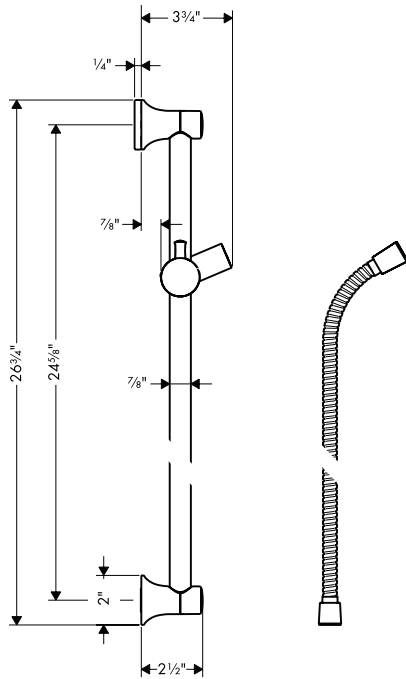

Available Finishes

Chrome	27617000
Oil Rub Bronze	27617620
Brushed Nickel	27617820
Polished Nickel	27617830
Rubbed Bronze	27617920
Polished Brass	27617930