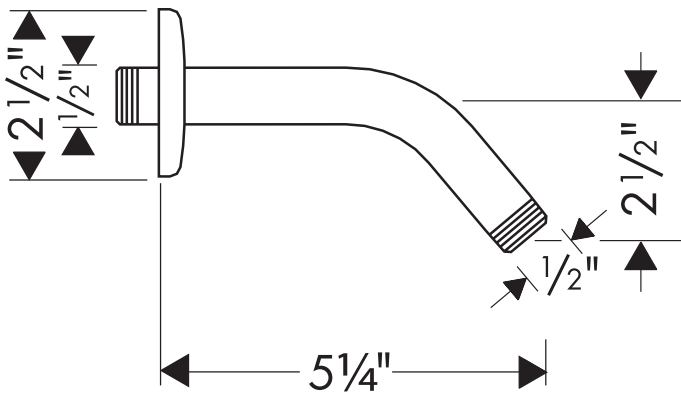

1" extension (deep rough-in) 13595000

Mounting kit 96615000

The measurements shown are for reference only.

Products and specifications shown are subject to change without notice.

Specification sheet revised 1/2010

Product Features

- 1/2" male inlet
- Includes escutcheon
- Not for use with oversized or square showerheads

Available Finishes

Chrome	27411003
Oil Rubbed Bronze	27411623
Brushed Nickel	27411823
Polished Nickel	27411833
Rubbed Bronze	27411923
Polished Brass	27411933