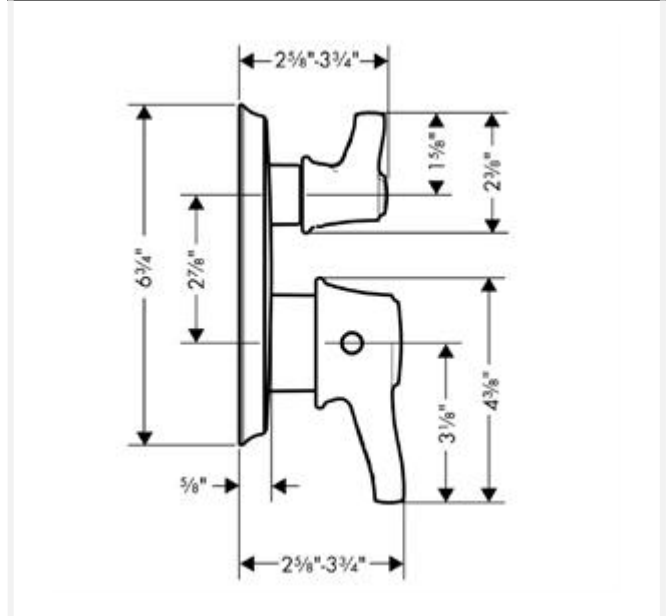

Specification sheet revised 5/2009

Product data sheet (PDF)

Metris C

C Thermostatic Trim w/ Volume Control and Diveter

Description

- . Thermostatic temperature control
- . Volume control and diverter for 2 outlets
- . Anti-scald 100 degree safety stop
- . Flow 8 GPM @ 44 PSI
- . Set your preferred water temperature
- . 7/8 inch shallow extension set # 13596xx0
- . Requires rough # 01850181

Scale drawing

Product Features

- 4-port universal rough w/service stops
- 3/4" inlets and outlets
- Includes three 1/2" reducers, one 3/4" plug, seal
- Rough valve for several types of shower valves: thermostatic mixer; thermostatic mixer with volume control; thermostatic mixer with volume control/diverter; pressure balance valve
- Also rough for Raindance Rainfall 28411XX1