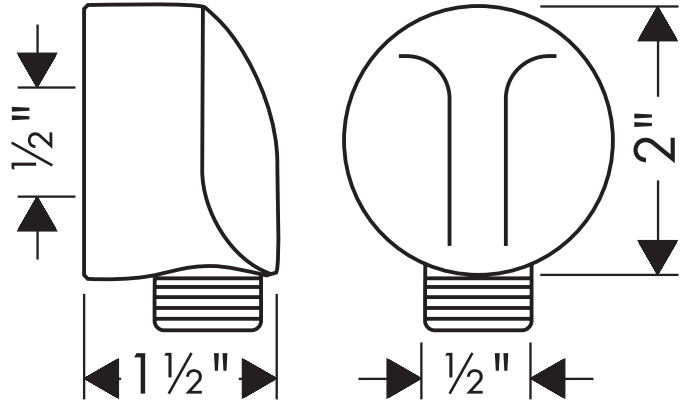

Specification sheet revised 1/2009

Product Features

- Holder is angle adjustable, moves up and down, pivots left and right
- Knob with finger grip for easy slide adjustment
- Includes 63" Sensoflex hose

Specification sheet revised 6/2009

Wall Outlet 27454XX2

Available in Chrome (00), Oil Rub Bronze (62), Brushed Nickel (82), Polished Nickel (83),
Polished Brass (93)

Product Specification

1/2" female NPT inlet
Fits all 1/2" handshower hoses