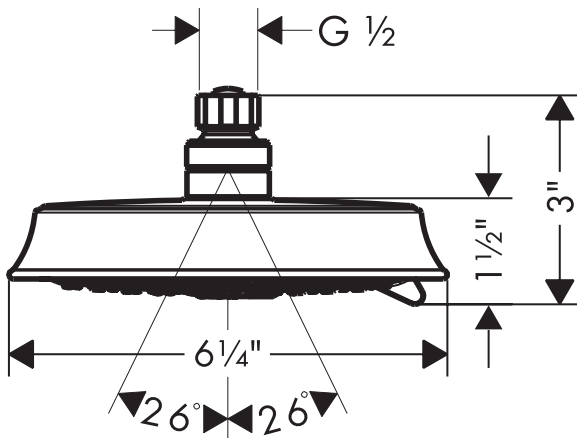

The measurements shown are for reference only.

Products and specifications shown are subject to change without notice.

Specification sheet revised 7/2009

hansgrohe