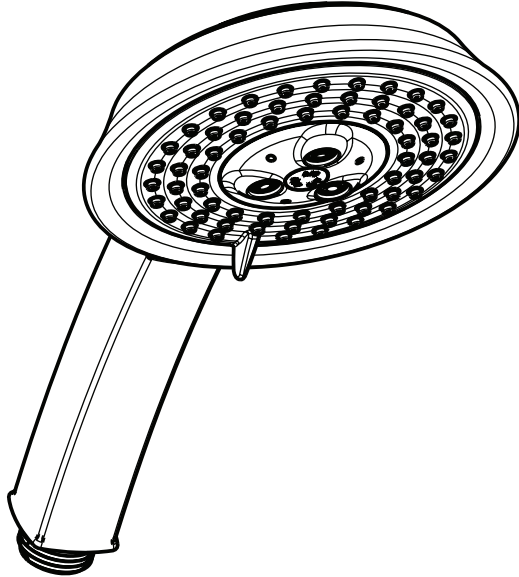

Raindance C 150 AIR 3-Jet Showerhead

28471XX1

AIR
POWER

QUICLEAN

Product Features

- Oversized spray face
- AIR injection technology
- Three spray modes: Rain AIR, Balance AIR, Whirl AIR
- 1/2" female inlet
- 86 no-clog spray channels
- 2.5 gpm

Specification sheet revised 7/2009

hansgrohe

AIR
POWER

QUICLEAN

Product Features

- Oversized spray face
- AIR injection technology
- Three spray modes: Rain AIR, Balance AIR, Whirl AIR
- 65 no-clog spray channels
- 2.5 gpm

Specification sheet revised 5/2009

Product data sheet (PDF)

Metris C

C Thermostatic Trim w/ Volume Control and Diveter

Description

- . Thermostatic temperature control
- . Volume control and diverter for 2 outlets
- . Anti-scald 100 degree safety stop
- . Flow 8 GPM @ 44 PSI
- . Set your preferred water temperature
- . 7/8 inch shallow extension set # 13596xx0
- . Requires rough # 01850181

Specification sheet revised 6/2009

Wall Outlet 27454XX2

Available in Chrome (00), Oil Rub Bronze (62), Brushed Nickel (82), Polished Nickel (83),
Polished Brass (93)

Product Specification

1/2" female NPT inlet
Fits all 1/2" handshower hoses