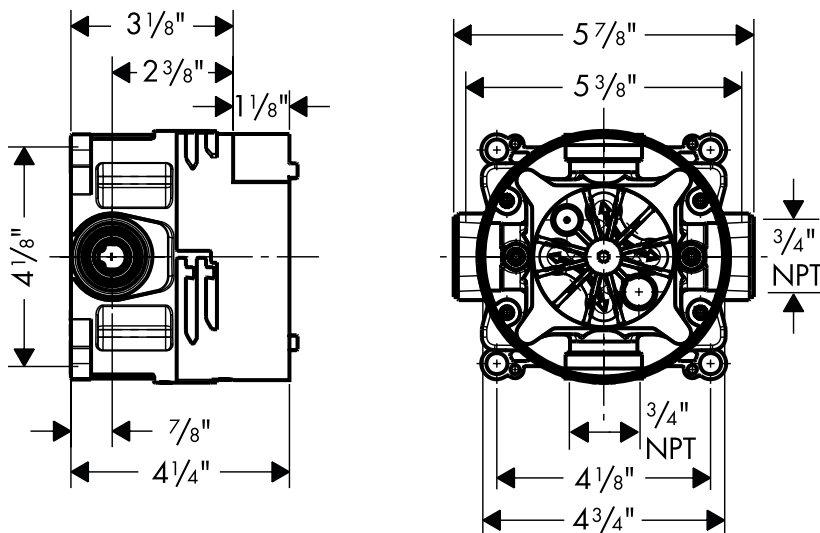

Scale drawing

Product Features

- 4-port universal rough w/service stops
- 3/4" inlets and outlets
- Includes three 1/2" reducers, one 3/4" plug, seal
- Rough valve for several types of shower valves: thermostatic mixer; thermostatic mixer with volume control; thermostatic mixer with volume control/diverter; pressure balance valve
- Also rough for Raindance Rainfall 28411XX1

1" extension (deep rough-in) 13595000

Mounting kit 96615000

The measurements shown are for reference only.

Products and specifications shown are subject to change without notice.

Specification sheet revised 1/2010

Product Features

- 1/2" male inlet
- Includes escutcheon
- Not for use with oversized or square showerheads

Available Finishes

Chrome	27411003
Oil Rubbed Bronze	27411623
Brushed Nickel	27411823
Polished Nickel	27411833
Rubbed Bronze	27411923
Polished Brass	27411933