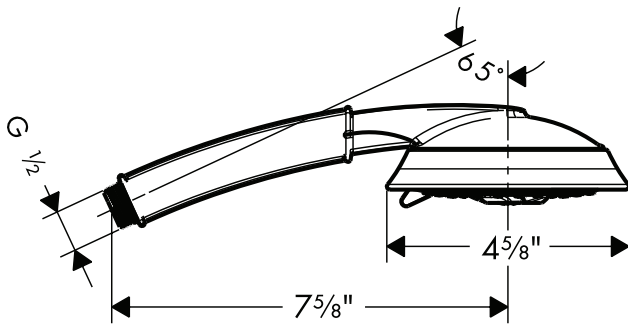

The measurements shown are for reference only.

Products and specifications shown are subject to change without notice.

Specification sheet revised 5/2009