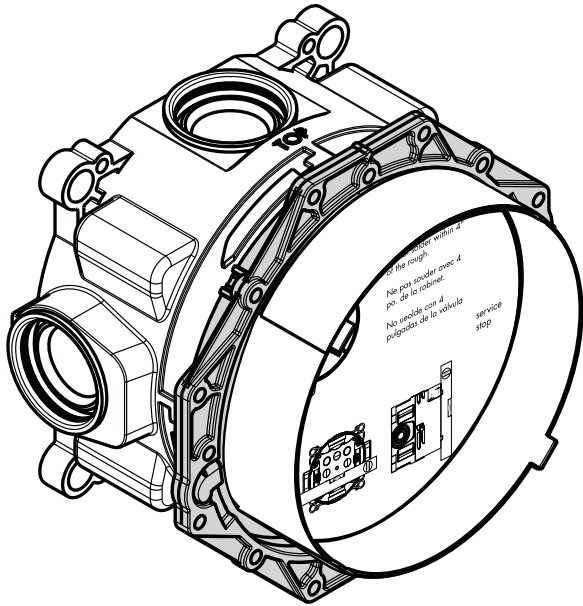

Raindance C 150 AIR 3-Jet Showerhead

28471XX1

AIR
POWER

QUICLEAN

Product Features

- Oversized spray face
- AIR injection technology
- Three spray modes: Rain AIR, Balance AIR, Whirl AIR
- 1/2" female inlet
- 86 no-clog spray channels
- 2.5 gpm

Specification sheet revised 5/2009

Product data sheet (PDF)

Metris C

C Thermostatic Trim w/ Volume Control and Diveter

Description

- . Thermostatic temperature control
- . Volume control and diverter for 2 outlets
- . Anti-scald 100 degree safety stop
- . Flow 8 GPM @ 44 PSI
- . Set your preferred water temperature
- . 7/8 inch shallow extension set # 13596xx0
- . Requires rough # 01850181

Scale drawing

Product Features

- 4-port universal rough w/service stops
- 3/4" inlets and outlets
- Includes three 1/2" reducers, one 3/4" plug, seal
- Rough valve for several types of shower valves: thermostatic mixer; thermostatic mixer with volume control; thermostatic mixer with volume control/diverter; pressure balance valve
- Also rough for Raindance Rainfall 28411XX1