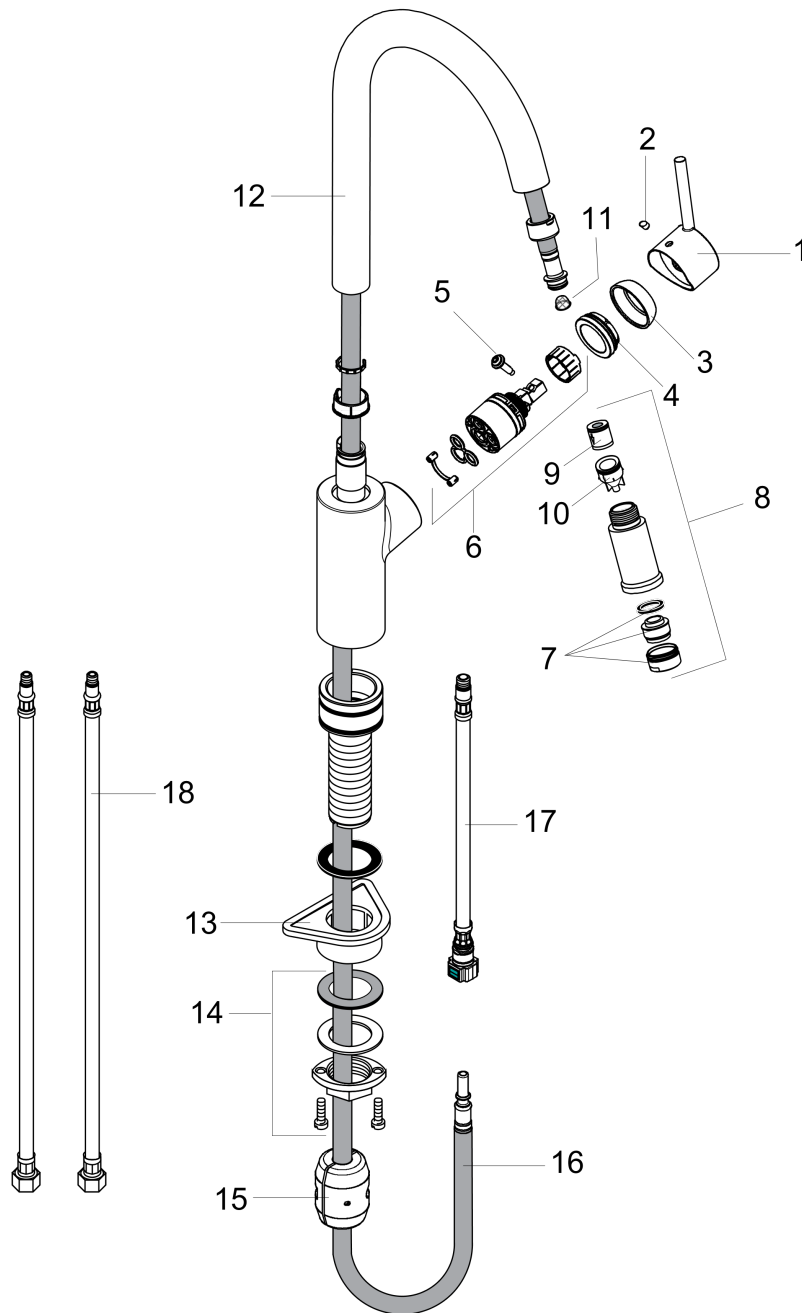

#### Product image

#### Scale drawing

**Talis S**  
**Talis S 1-Spray HighArc Kitchen Faucet, Pull-Down**  
Finishes : **Chrome**    Part no. : **14872001**

## Exploded drawing

Year of production: >12/11

**Talis S**
**Talis S 1-Spray HighArc Kitchen Faucet, Pull-Down**

 Finishes : **Chrome** Part no. : **14872001**

**Spare parts list**

Year of production: &gt;12/11

Pos.	Description	Part no.	Price	PU
1	handle	95560000	-	1
2	screw cover	96338000	-	1
3	flange	95498000	-	1
4	nut	97209000	-	1
5	locking screw for handle	95140000	-	1
6	cartridge, assy	92730000	-	1
7	aerator M24x1 (15 l/min)	13913000	-	1
8	handspray	88659000	-	1
9	set of non return valves DW 15	97350000	-	1
10	non return valve	95340000	-	1
11	filter	97735000	-	1
12	spout cpl.	95562000	-	1
13	support	97523000	-	1
14	fixing set (Ø 34)	95049000	-	1
15	weight	92500000	-	1
16	hose 1,50 m	95507000	-	1
17	connection hose 600 mm M10x1	95561000	-	1
18	connection hose 35½" M8x0,75 3/8"	96316001	-	1