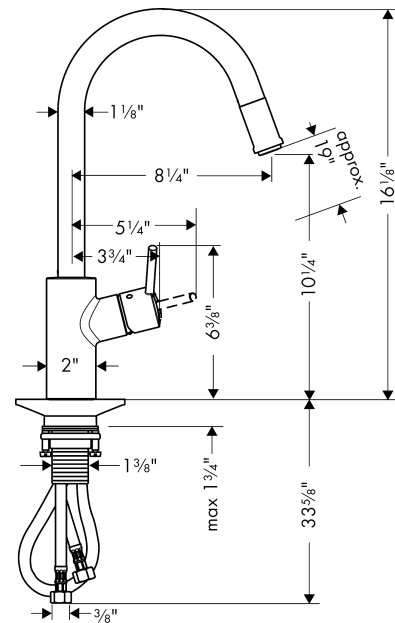

Talis S

Talis S 1-Spray HighArc Kitchen Faucet, Pull-Down

Finishes : **Chrome** Part no. : **14872001**

Description

Features

- Swivel range 150°
- Aerated spray
- MagFit magnetic sprayhead docking
- Flow: 1.75 GPM
- Ceramic cartridge
- $\frac{3}{8}$ " compression

Optional accessories

- Talis S Bar Faucet (#04287USA)

Item details

List Price $ 451.00

Technology

Compliance

Product image

Scale drawing