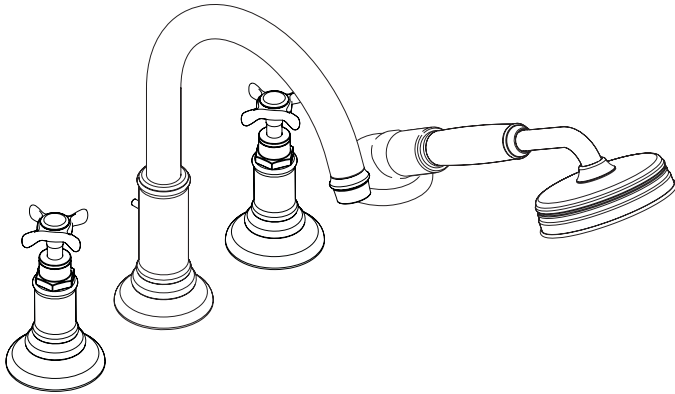

# Axor Montreux Trim, 4-Hole Roman Tub Set

16544XX1

## Product Features

- Traditional cross handles with 90° ceramic cartridges
- Solid brass
- Includes Axor Montreux handshower – flow rate 2.5 gpm
- Protection against backflow provided by check valve