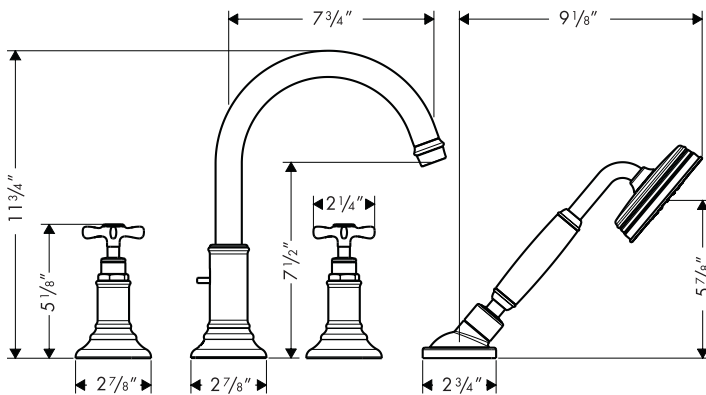

Available Finishes

Chrome	16544001
Brushed Nickel	16544821
Polished Nickel	16544831

Required Accessories

4-Hole roman tub rough	13444181

The measurements shown are for reference only.

Products and specifications shown are subject to change without notice.

Specification sheet revised 12/2007