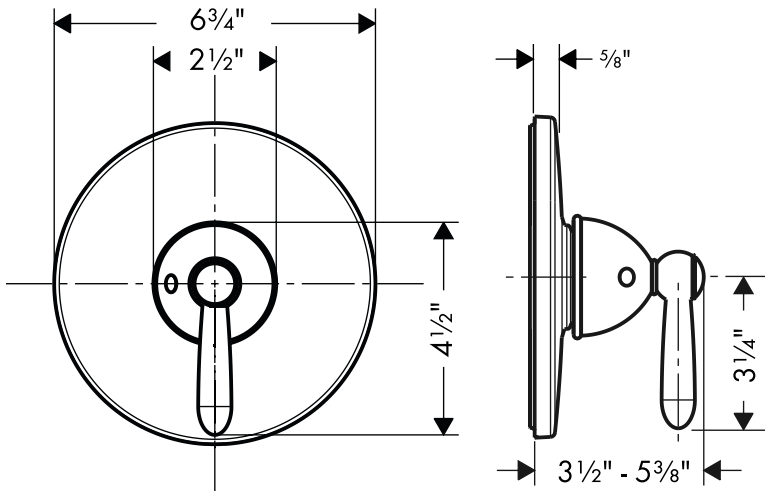

Optional Accessories

Extension (shallow rough-in) kit	13596xx0
Extension (deep rough-in) kit	13595000

The measurements shown are for reference only.

Products and specifications shown are subject to change without notice.

Specification sheet revised 8/2010