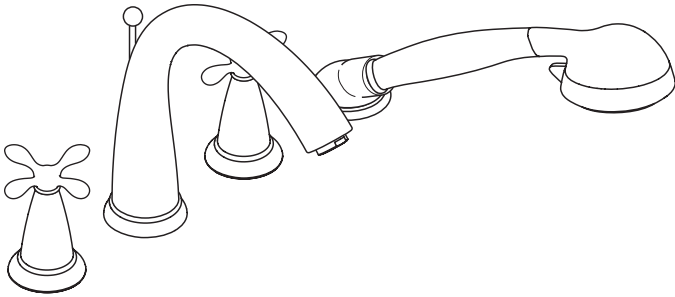

# Axor Phoenix Trim, 4-Hole Roman Tub Set

17446XX1

## Product Features

- Oversized spout
- Cross handles
- Handshower with two spray modes – full and massage, 2.5 gpm
- Protection against backflow provided by check valve