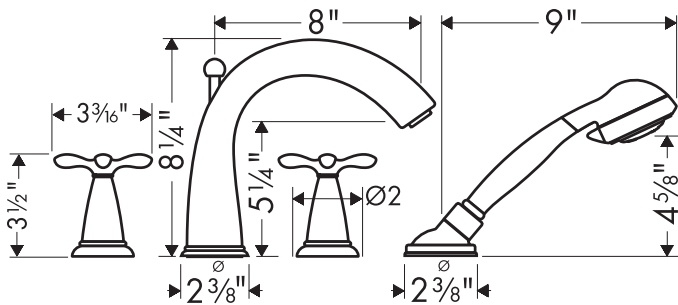

Required Accessories

Rough	13444181

The measurements shown are for reference only.

Products and specifications shown are subject to change without notice.

Specification sheet revised 2/2008