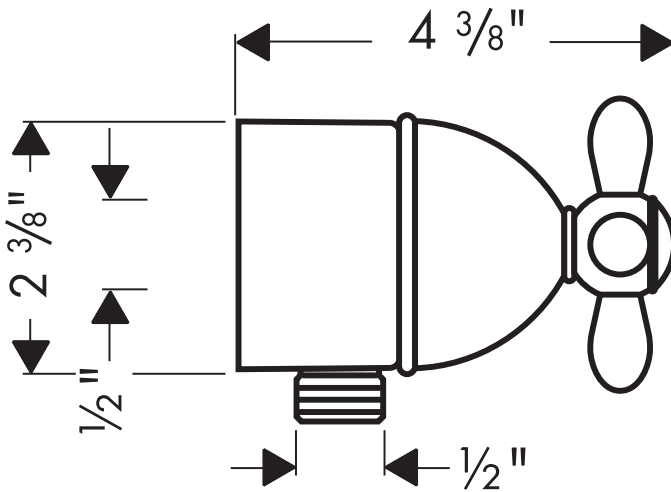

Product Features

- Cross handle
- Integrated shutoff and volume control for handshower
- Fits all 1/2" handshower hoses
- 1/2" NPT female inlet
- Protection against backflow provided by check valve

Available Finishes

Chrome	17883001
Oil Rubbed Bronze	17883621
Brushed Nickel	17883821
Polished Nickel	17883831

Installation Notes

- Requires 1/2" NPT male nipple, extending 7/16" outside the surface of the finished wall

The measurements shown are for reference only.