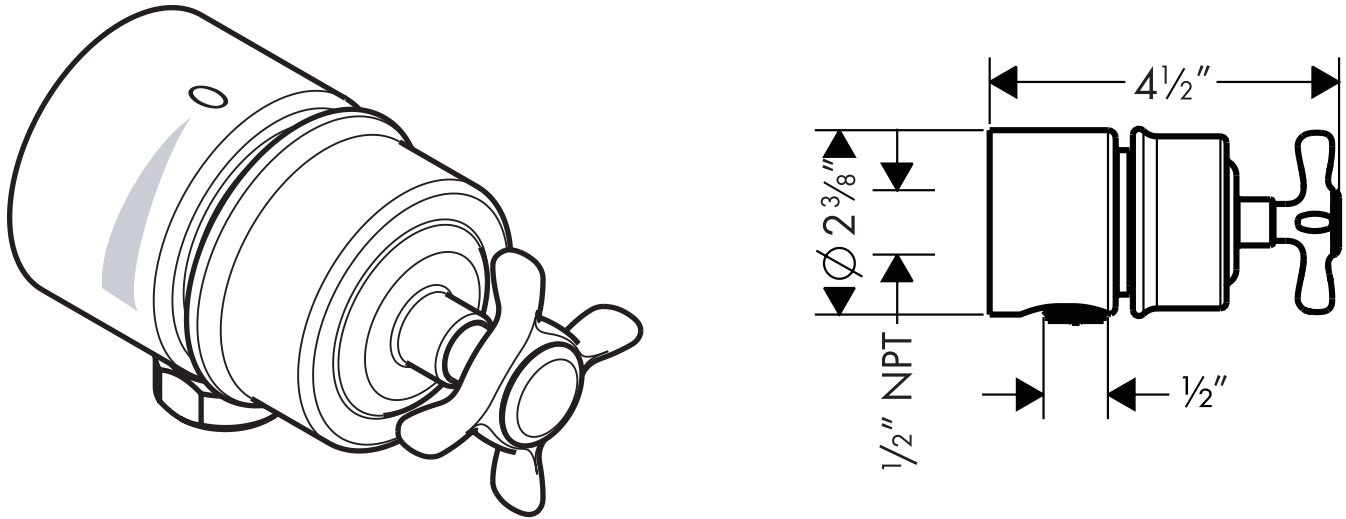

Axor Montreux Fix Fit Wall Outlet 16882XX1

Available in Chrome (00), Brushed Nickel (82), Polished Nickel (83)

Product Specification

Traditional cross handle

Integrated shut-off and volume control

1/2" female NPT inlet

Requires 1/2" male threaded nipple extending 5/8" outside surface of finished wall

Fits all 1/2" handshower hoses