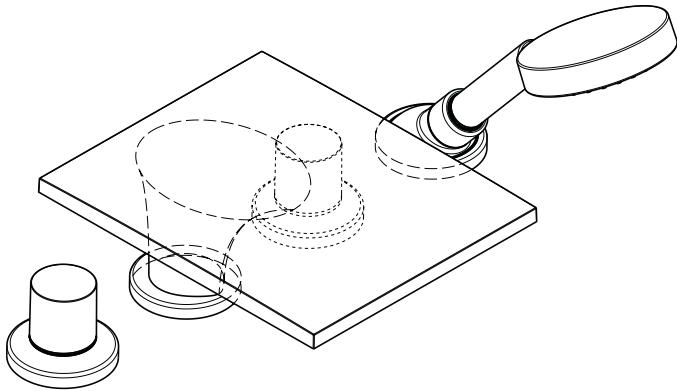

Axor Massaud Trim, 4-Hole Roman Tub Set

18440001

Available in Chrome

Product Specification

Distinctive styling

Oversized spout

90° ceramic cartridges

Handshower with Air Injection

Rain AIR spray

Max. flow rate 2.5 gpm

Protection against back siphonage provided by check valve

Rubit™ self-cleaning system

Requires rough 13444181 (not included)

hansgrohe