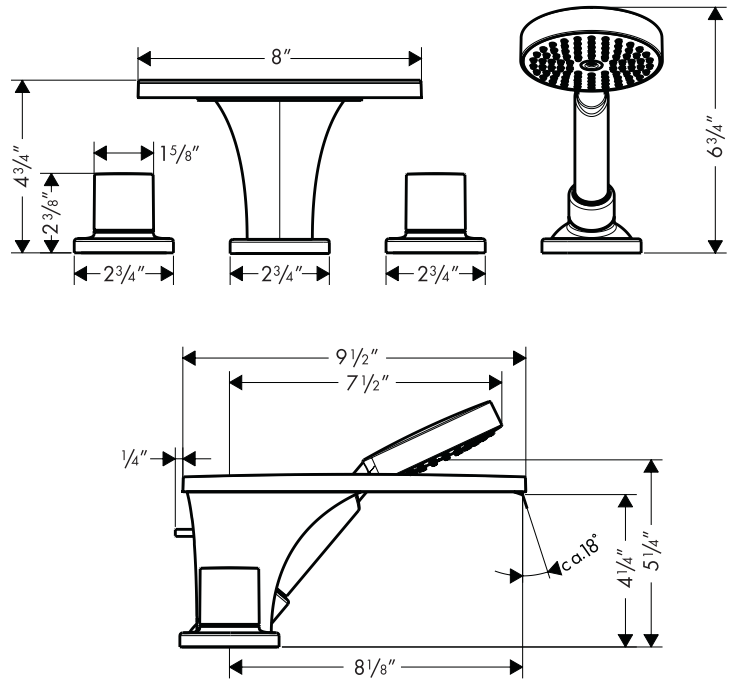

Axor Massaud Trim, 4-Hole Roman Tub Set

18440001

Available in Chrome

Product Specification

Distinctive styling

Oversized spout

90° ceramic cartridges

Handshower with Air Injection

Rain AIR spray

Max. flow rate 2.5 gpm

Protection against back siphonage provided by check valve

Rubit™ self-cleaning system

Requires rough 13444181 (not included)

hansgrohe