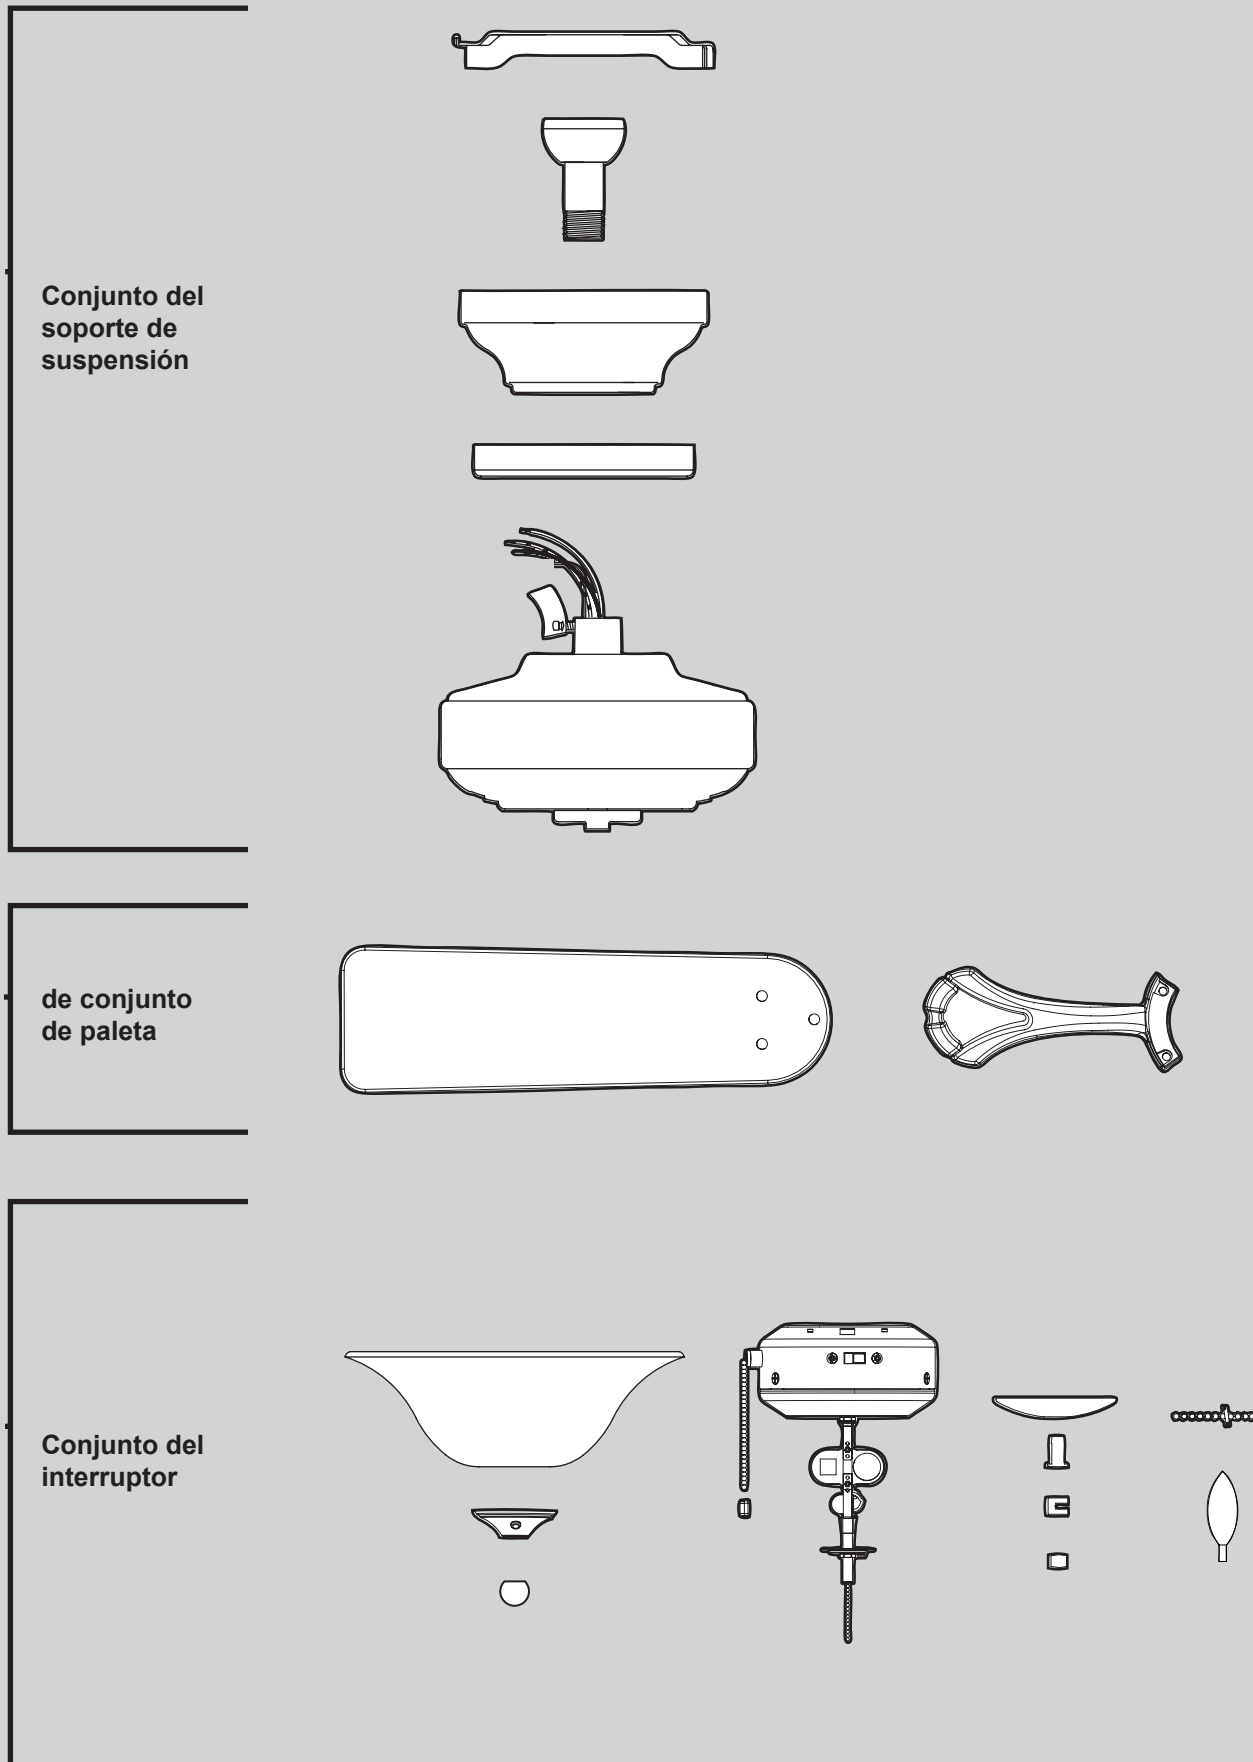

Piezas del ventilador

(no dibujadas a escala)