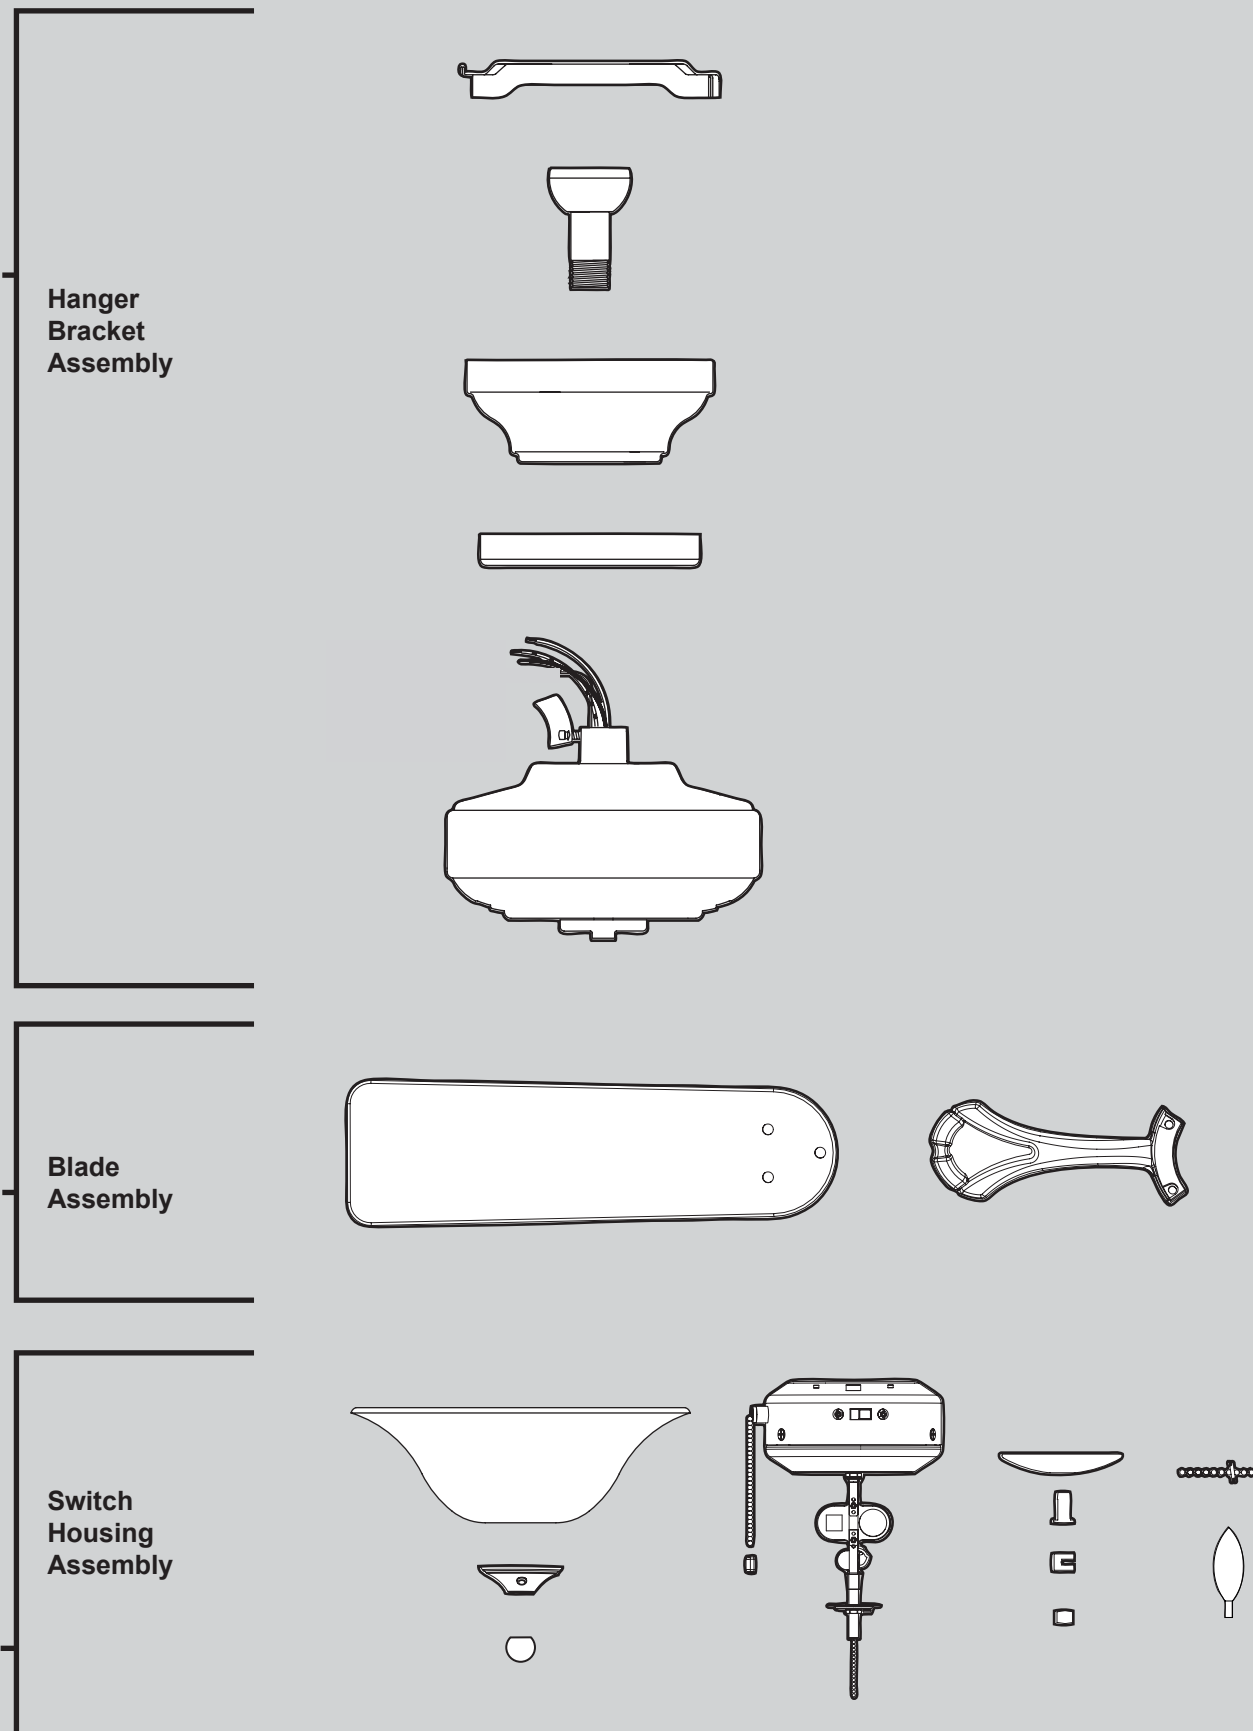

Fan Parts

(Not Drawn to Scale)