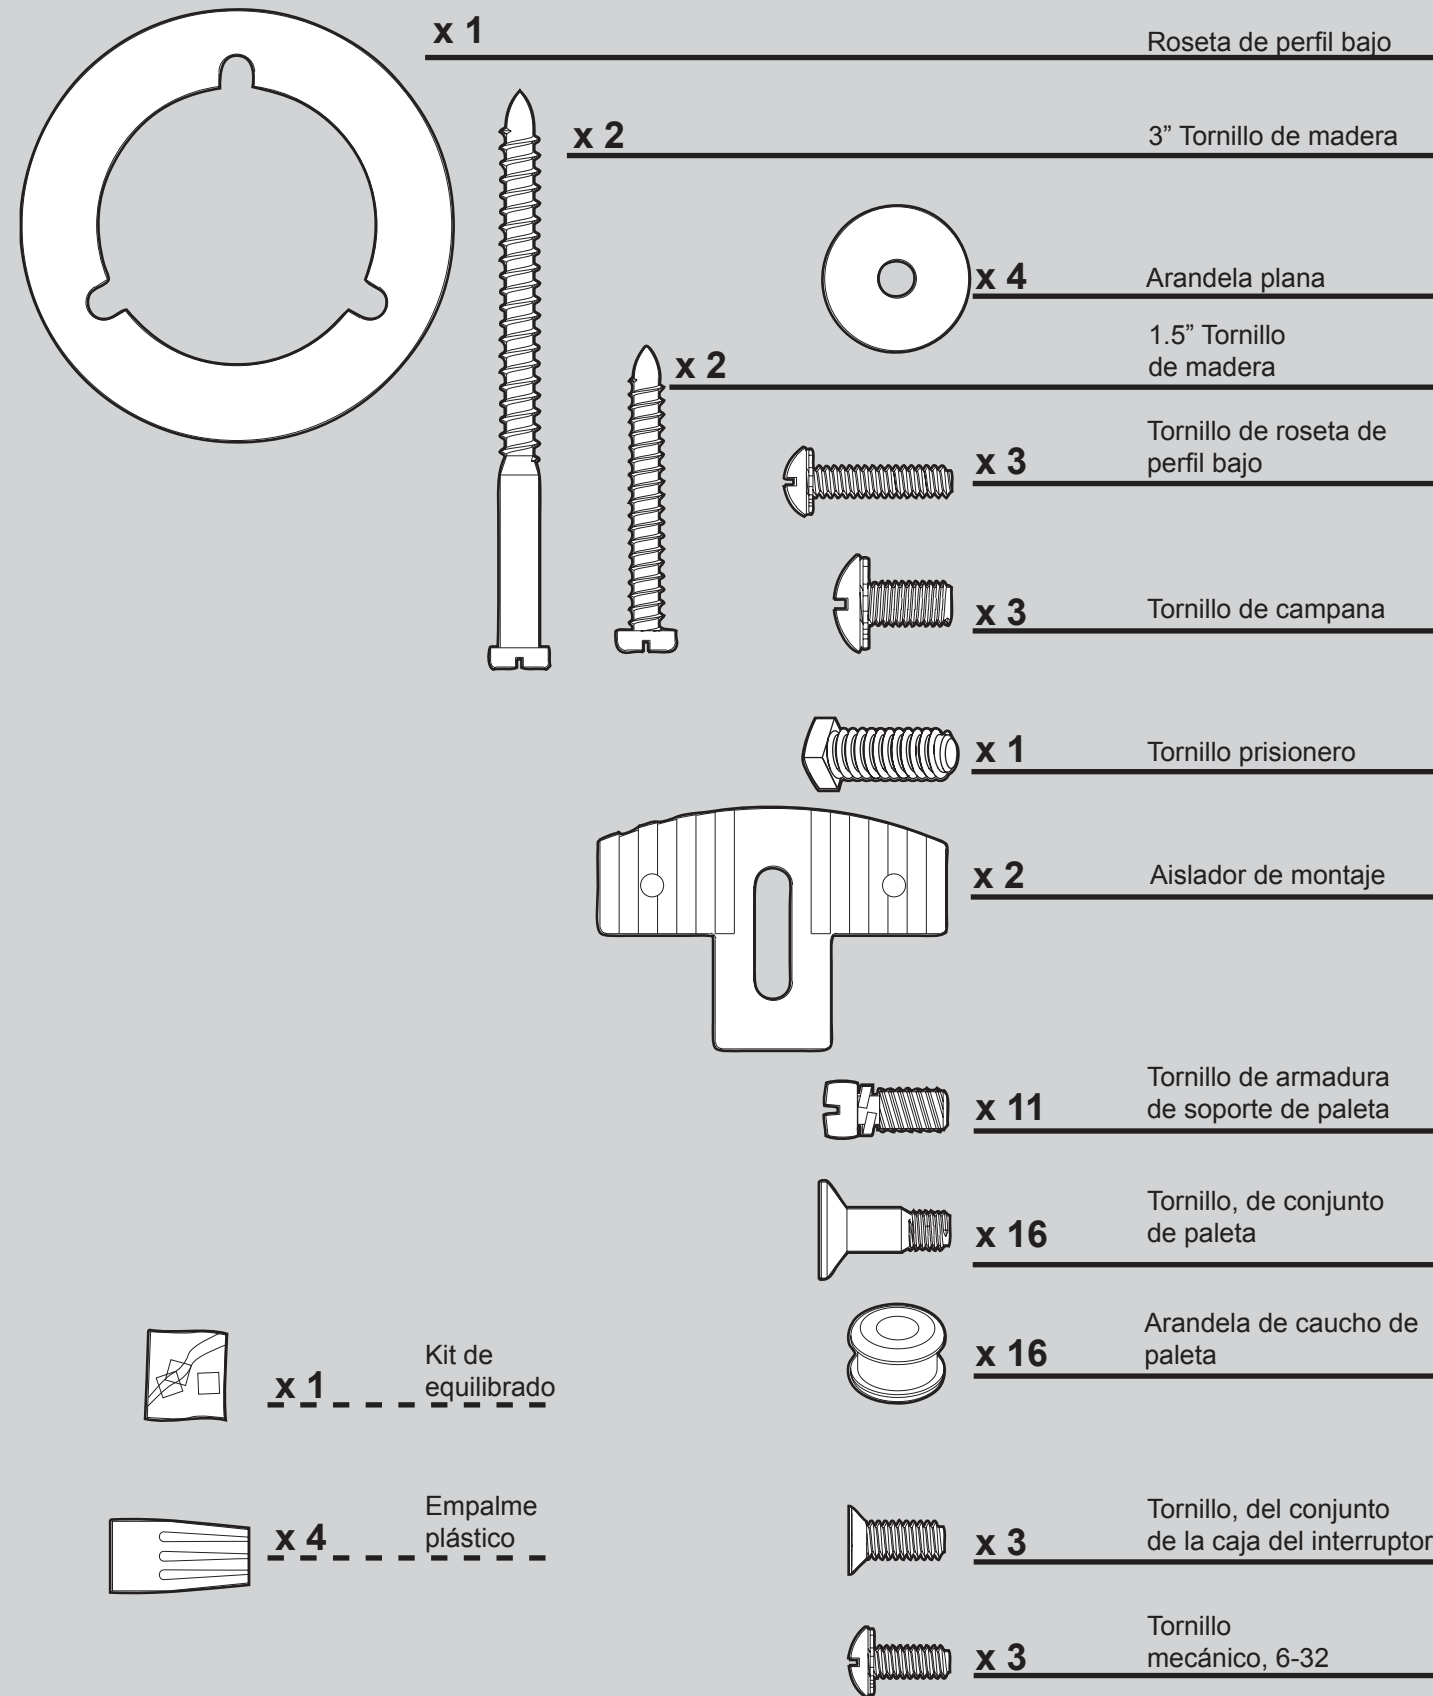

Materiales

(no dibujados a escala)