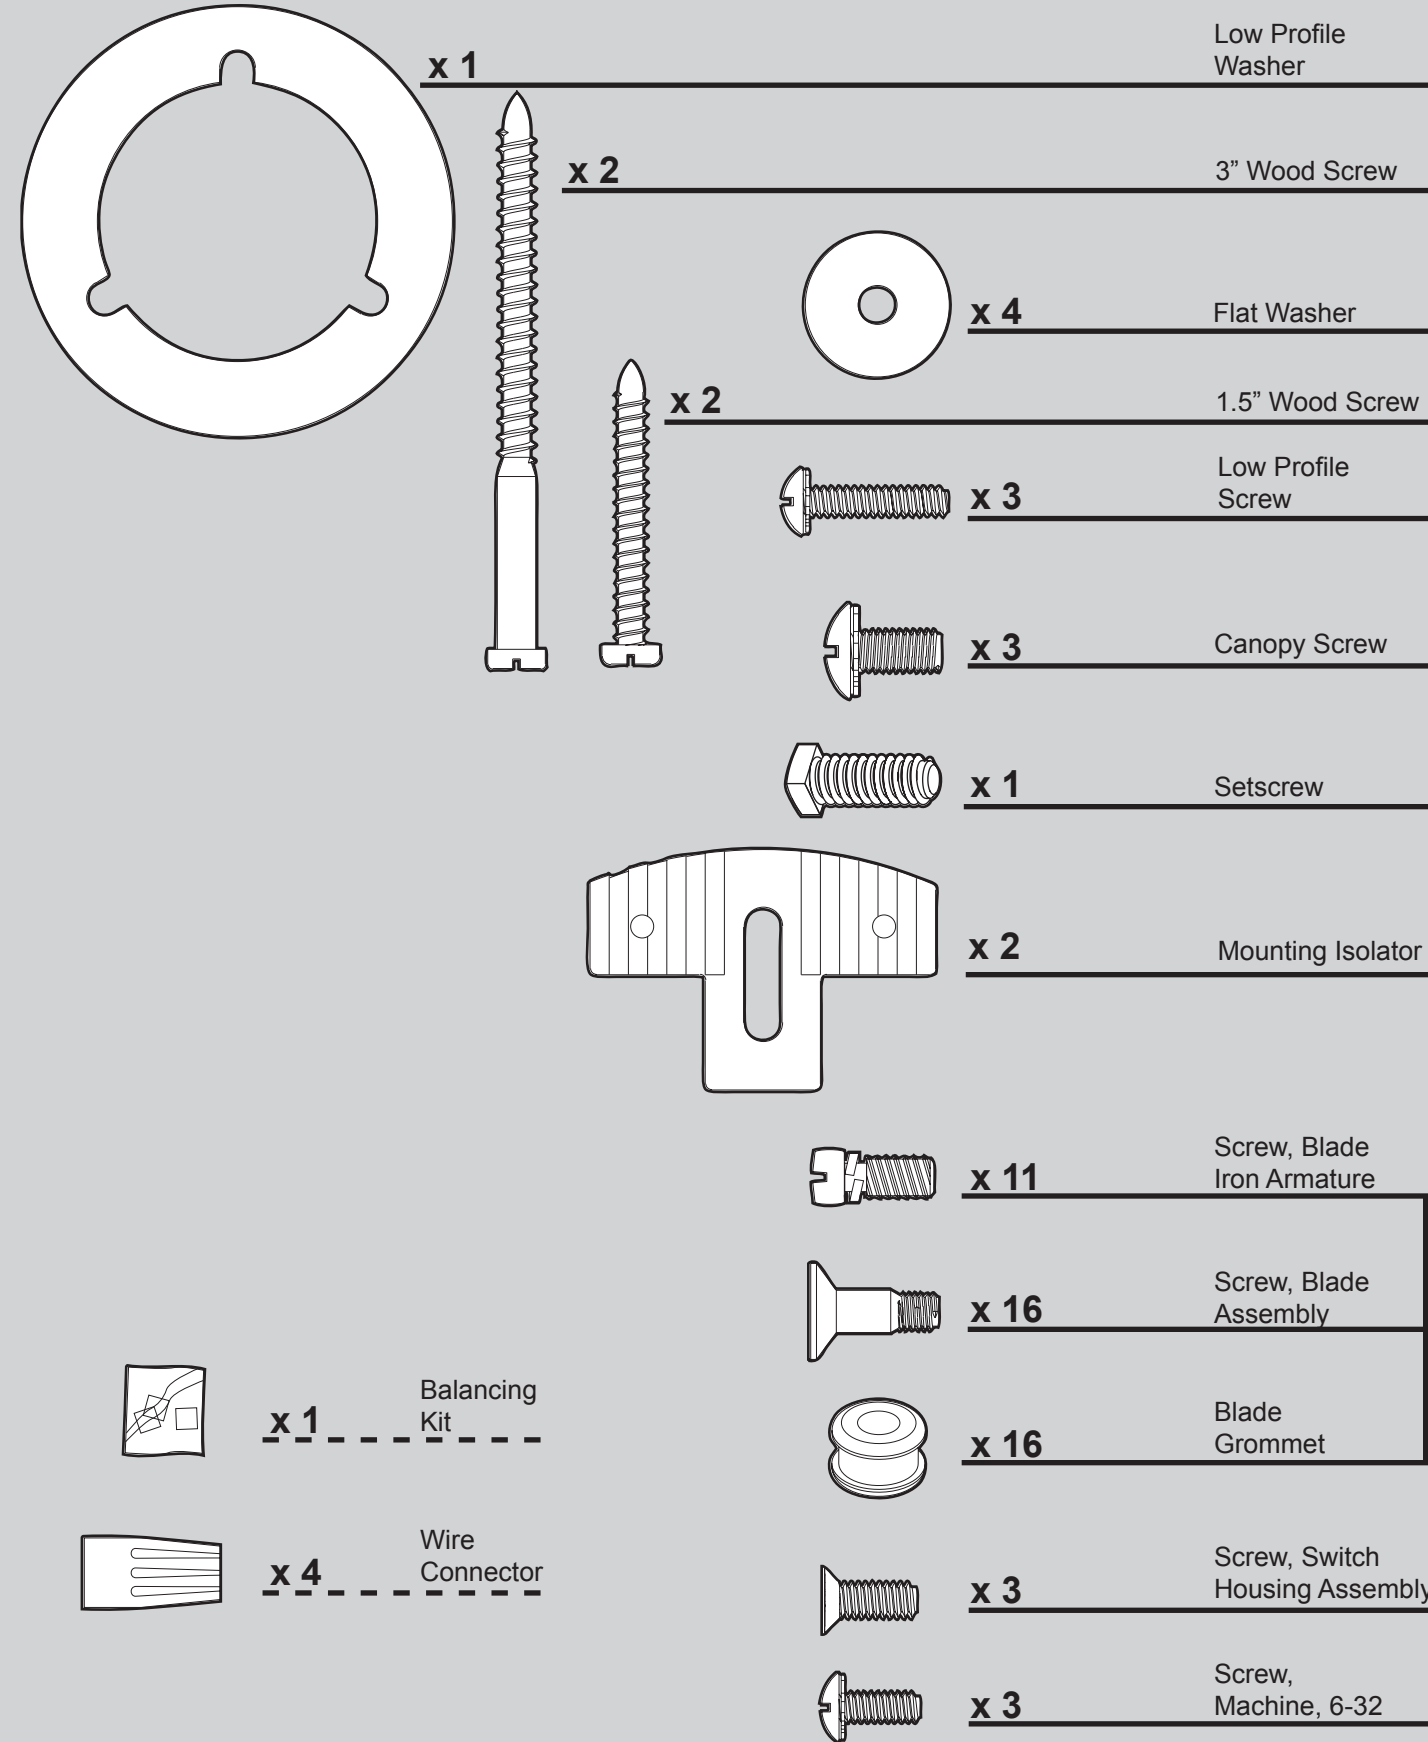

Hardware

(Drawn to Scale)