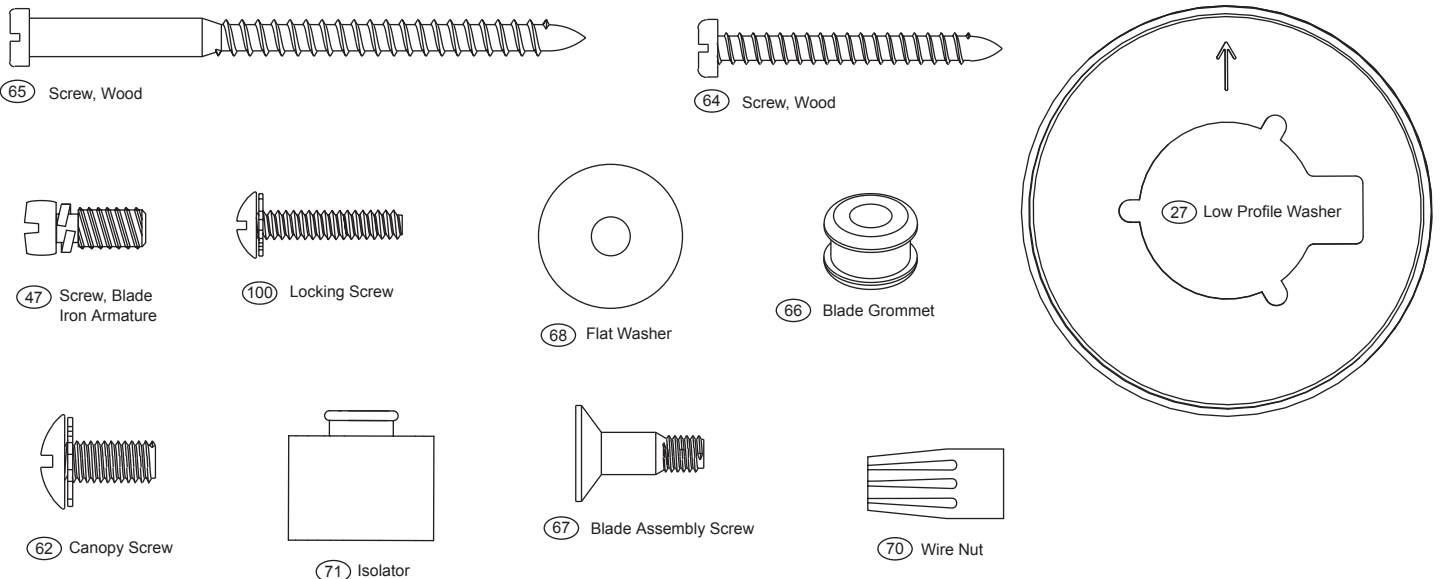

For additional information on:
 Hunter Products • Trouble Shooting
 Dealer Location • Service Center Locator
 Call 1-800-448-6837
 www.hunterfan.com

Hardware (Drawn to Scale)

Part List

Part List		Model #	22702	22710
		Asm. Dwg. #	95533-01	95533-02
		Finish	Antique Pewter	New Bronze
Item #	Item Name	Qty	Part #	Part #
	* Hanging System Kit	1	94945-14-000	94945-30-000
2	Ceiling Plate	1	-----	-----
3	Canopy	1	-----	-----
4	Canopy Trim Ring	1	-----	-----
7	Hanger Ball / Downrod Assembly	1	-----	-----
8	Set Screw (Not shown)	1	-----	-----
27	Low Profile Washer	1	-----	-----
62	Canopy Screw	4	-----	-----
64	Wood Screw	2	-----	-----
65	Wood Screw	2	-----	-----
68	Flat Washer	4	-----	-----
71	Isolator	4	-----	-----
100	Locking Screw	3	-----	-----
28	Switch / Housing Assembly	1	95522-14-000	95522-30-000
29	Switch Housing Cover	1	85637-01-306	85637-01-299
44	Blade Iron Set	1	95518-05-306	95518-05-299
46	Blade Set	1	75516-86-000	75516-87-000
47	Screw, Blade Iron Armature	10	63755-05-247	63755-05-247
49	Light Kit Assembly	1	95531-01 -000	95531-02-000
	* Hardware Kit	1	95521-00-860	95521-00-861
66	Blade Grommet	16	05989-01-000	05989-01-000
67	Blade Assembly Screw	16	63730-07-247	63730-07-247
70	Wire Nut	4	05172-01-000	05172-01-000
150	Globe / Shade	4	86234-04-000	86234-03-000
267	Finial, Switch Housing	1	74940-10-306	74940-10-299
75	Balancing Kit	1	07570-01-000	07570-01-000