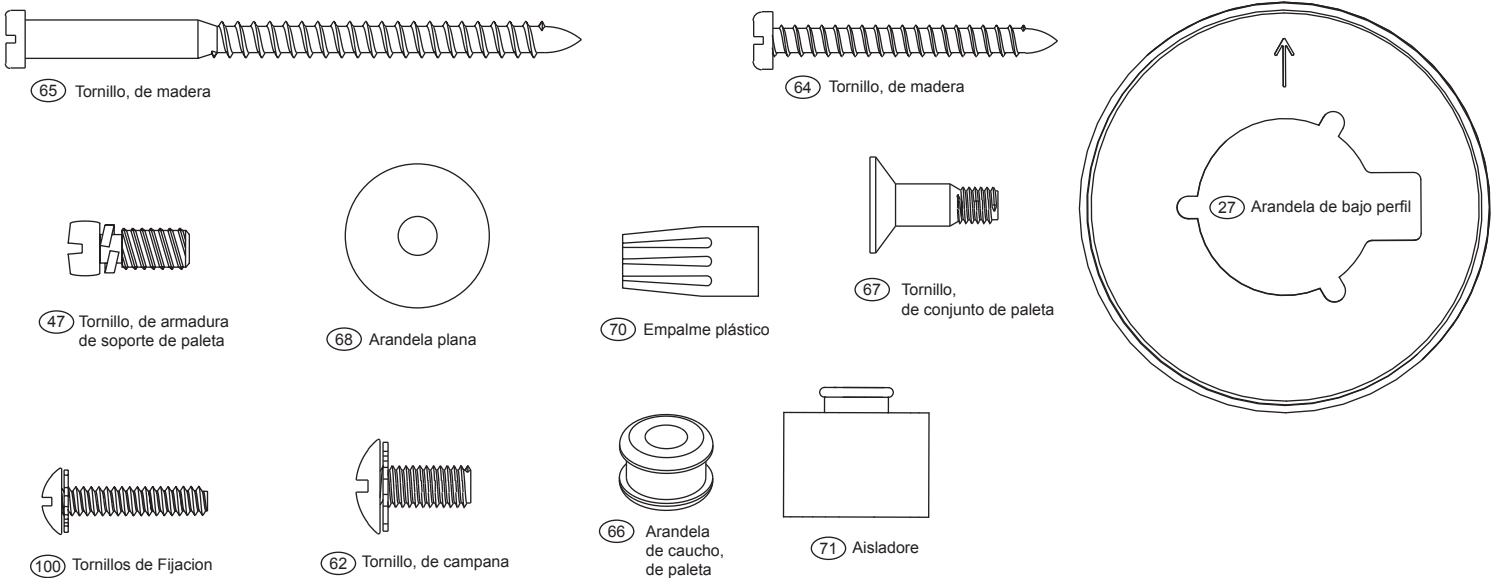

Materiales (dibujados a escala)