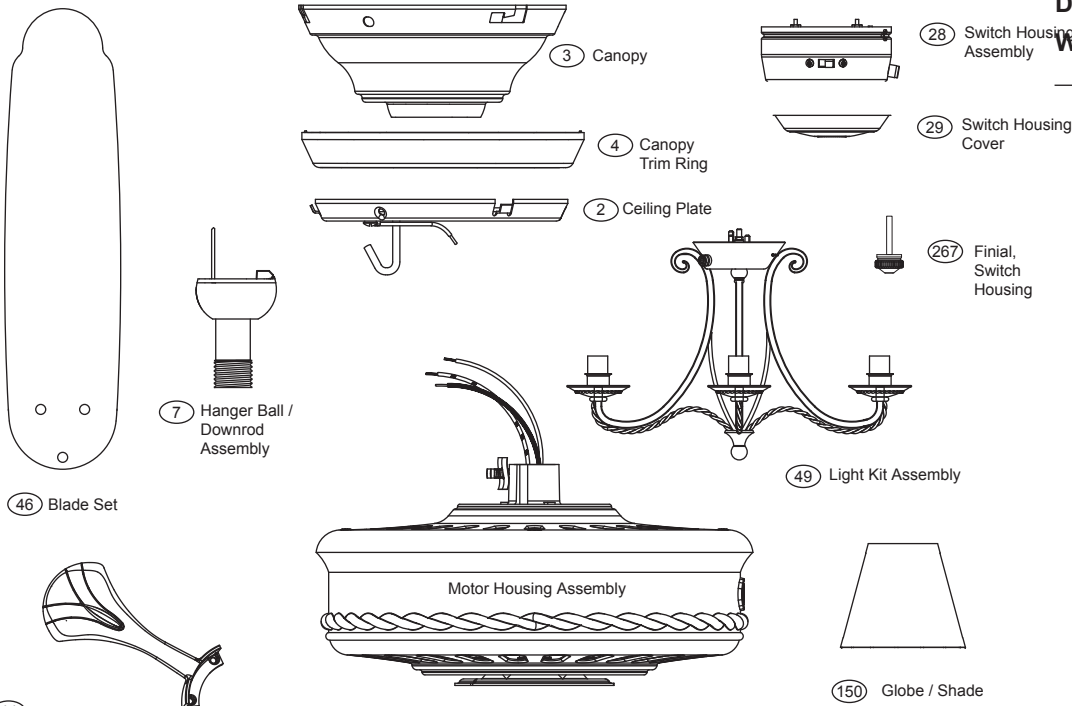

Fan Parts (Not Drawn to Scale)