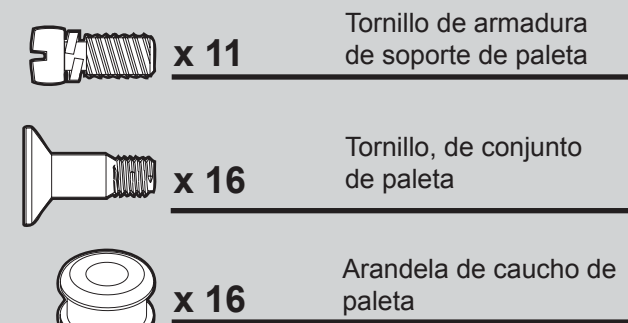

Materiales

(no dibujados a escala)