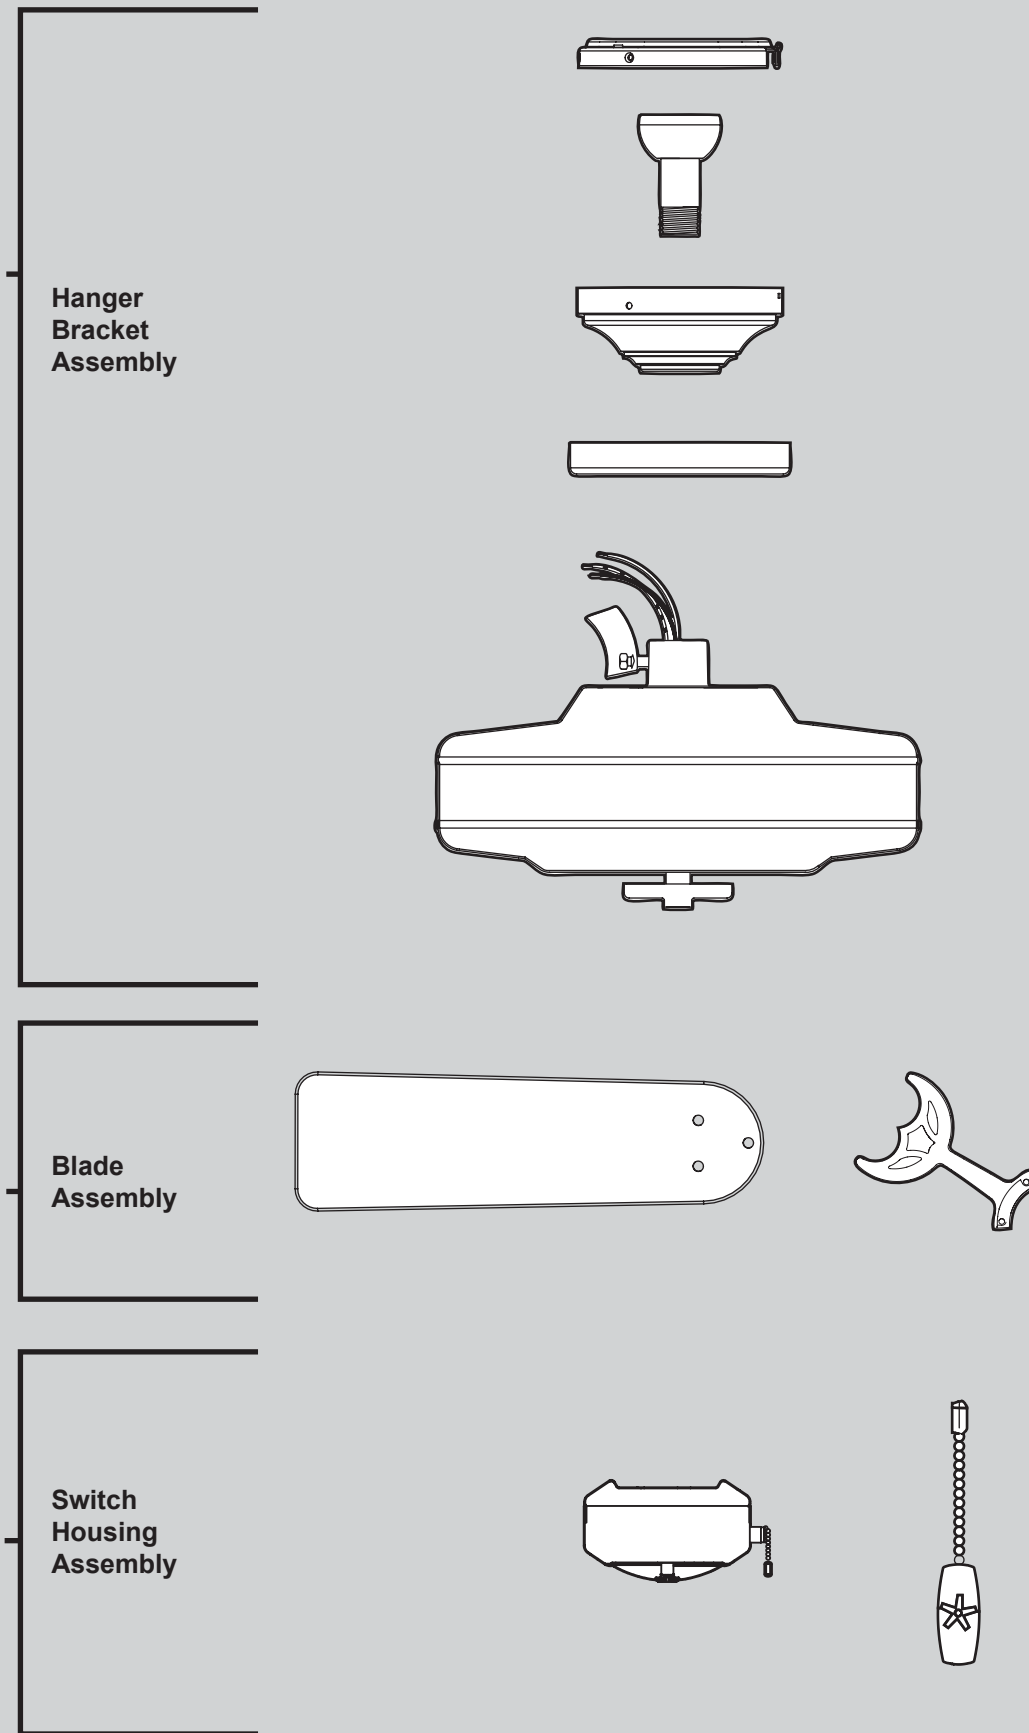

Fan Parts

(Not Drawn to Scale)