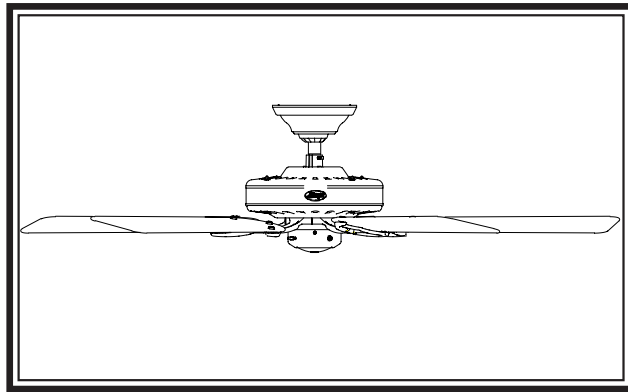

Hardware

(Drawn to Scale)

Fan Parts

(Not Drawn to Scale)

PARTS GUIDE

Hunter

Using this Parts Guide, make sure all parts are included in the box. If parts are missing, DO NOT RETURN

THIS ITEM TO THE STORE, call 888-830-1326 for assistance.

THIS PARTS GUIDE IS FOR REFERENCE ONLY. REFER TO THE INSTALLATION MANUAL FOR FULL ASSEMBLY INSTRUCTIONS.

Part List		Model #	25511	25517	25518
		Asm. Dwg. #	93880-01	93880-03	93880-04
		Finish	Antique Brass	White	Brushed Nickel
Item #	Item Name	Qty	Part #	Part #	Part #
1	* Hanging System Kit	1	96761-05	96761-03	96761-09
2	Ceiling Plate				
3	Canopy				
4	Canopy Trim Ring				
7	Hanger Ball / Downrod Assembly				
8	Set Screw				
27	Low Profile Washer				
64	Wood Screw				
65	Wood Screw				
68	Flat Washer				
71	Mounting Isolator				
100	Locking Screw				
101	Canopy Screw				
28	Switch / Housing Assembly	1	G1353-05	G1353-03	G1353-09
44	Blade Iron Set	1	99631-05	99631-05	99631-05
46	Blade Set	1	G0677-09	G0677-03	G0677-44
47	Blade Iron Armature Screw	11	63755-05	63755-05	63755-05
78	Pull Chain	1	63756-42	63756-42	63756-42
76	Pull Chain Pendant	1	G0090-01	G0090-01	G0090-01
60	* Hardware Kit	1	93880-00-860	93880-00-862	93880-00-863
66	Blade Grommet				
67	Blade Assembly Screw				
69	Screw, Machine, 6-32				
131	Screw, Switch Housing Assembly				
70	Wire Connector				
75	Balancing Kit	1	65666-01	65666-01	65666-01