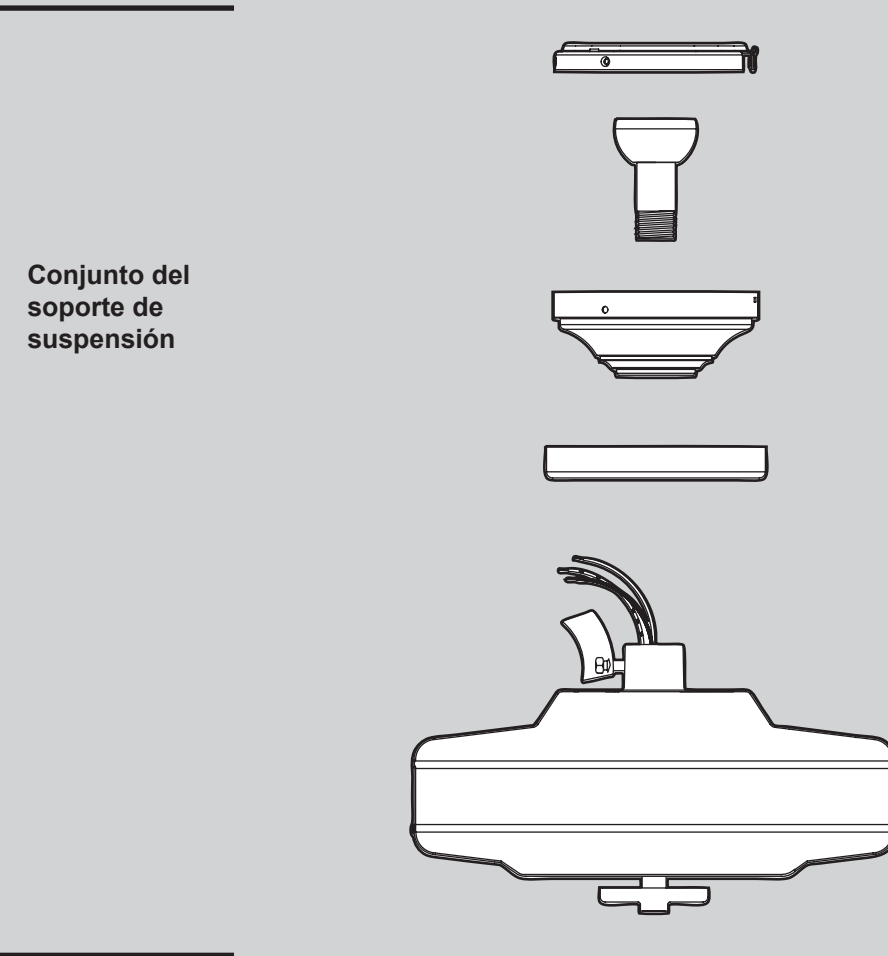

Piezas del ventilador

(no dibujadas a escala)