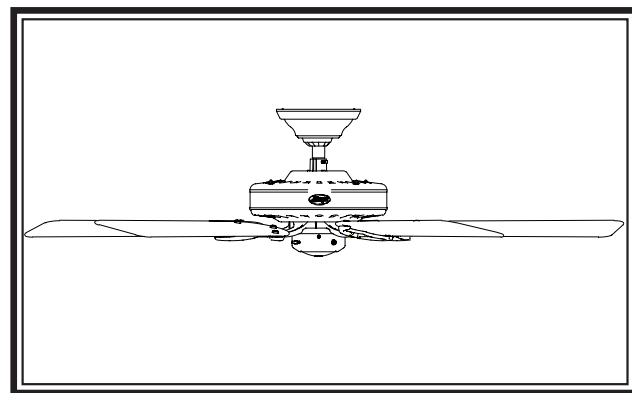

GUÍA DE PIEZAS

Hunter

Consulte esta Guía de partes para asegurarse de que todas las partes estén incluidas en la caja.