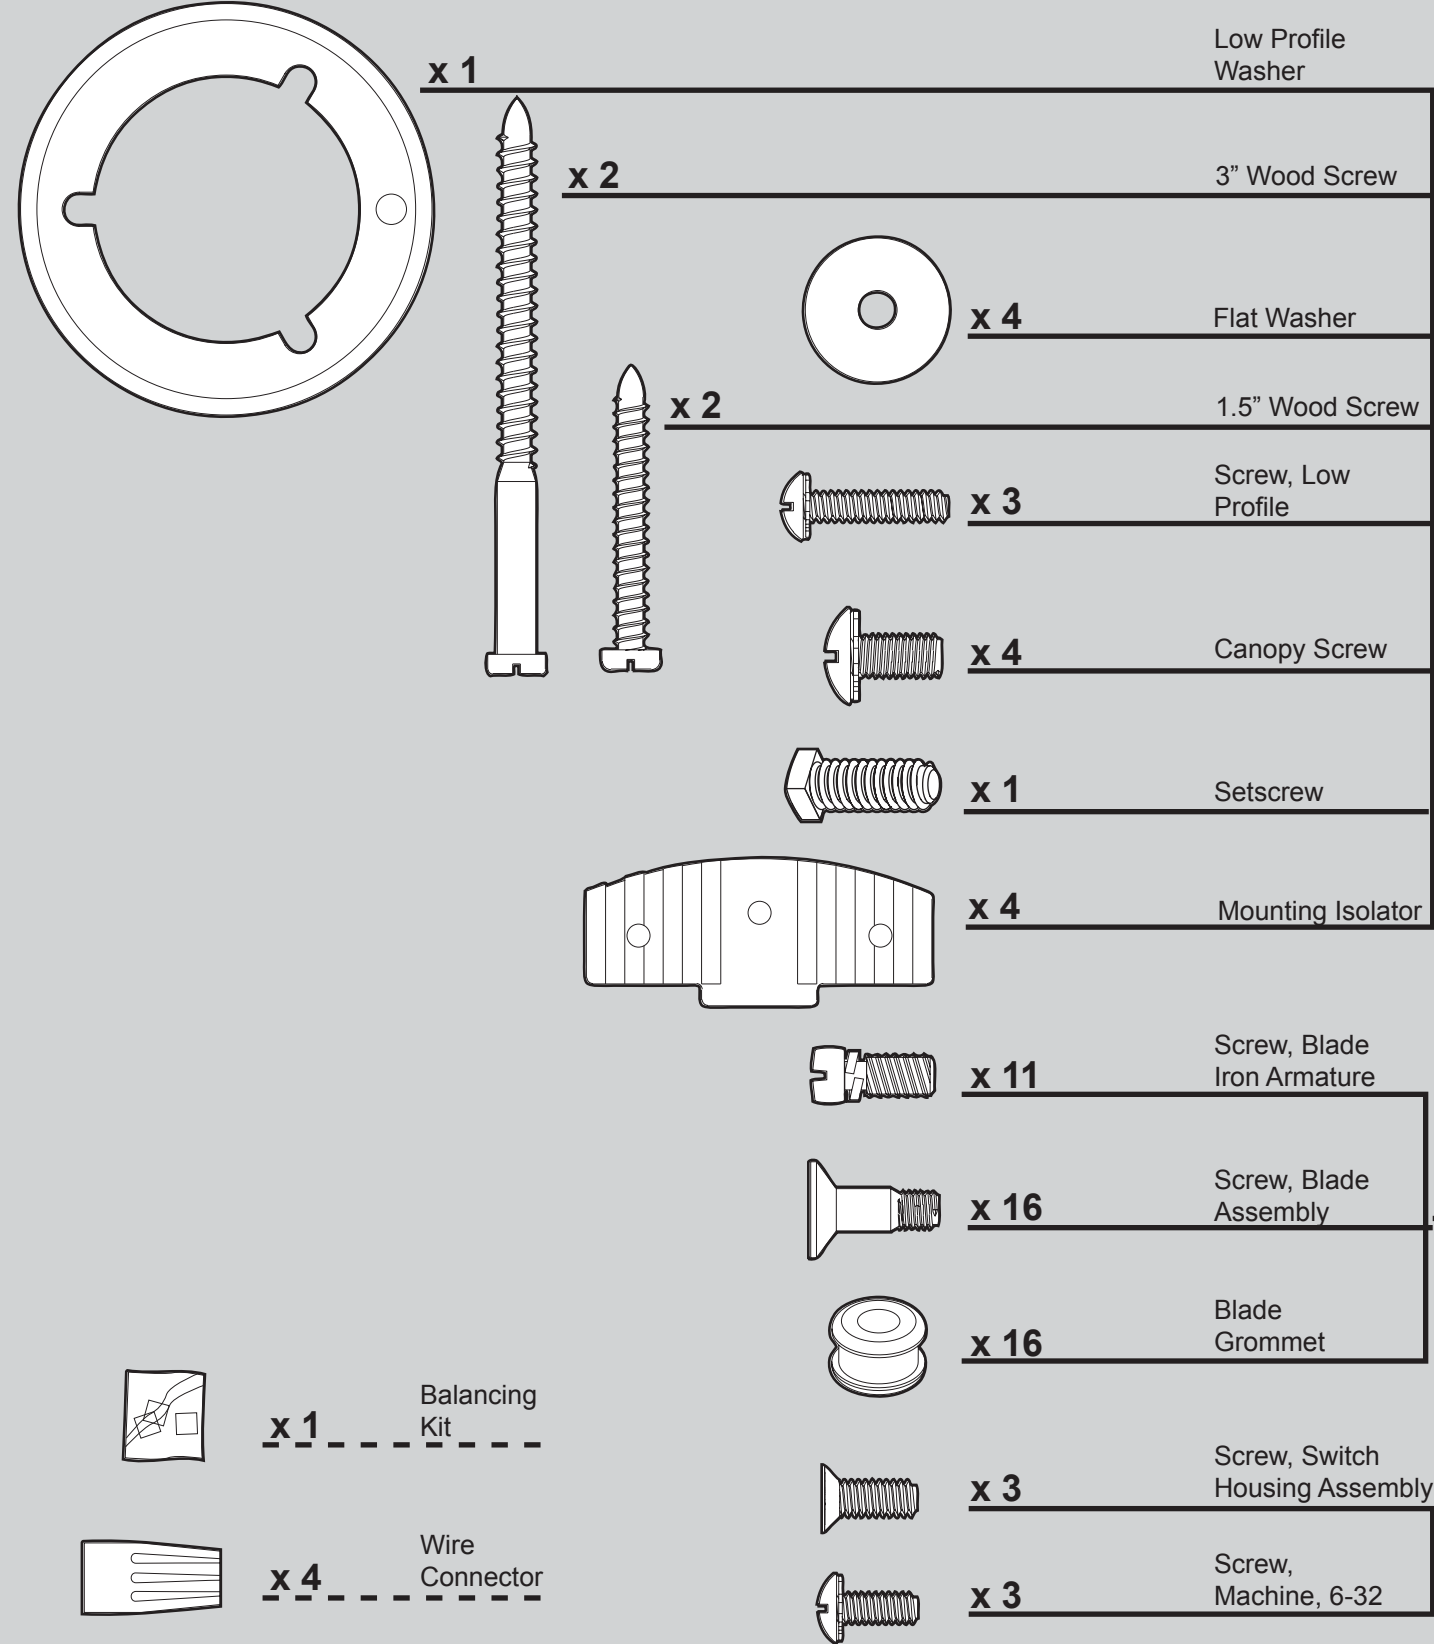

Hardware

(Drawn to Scale)