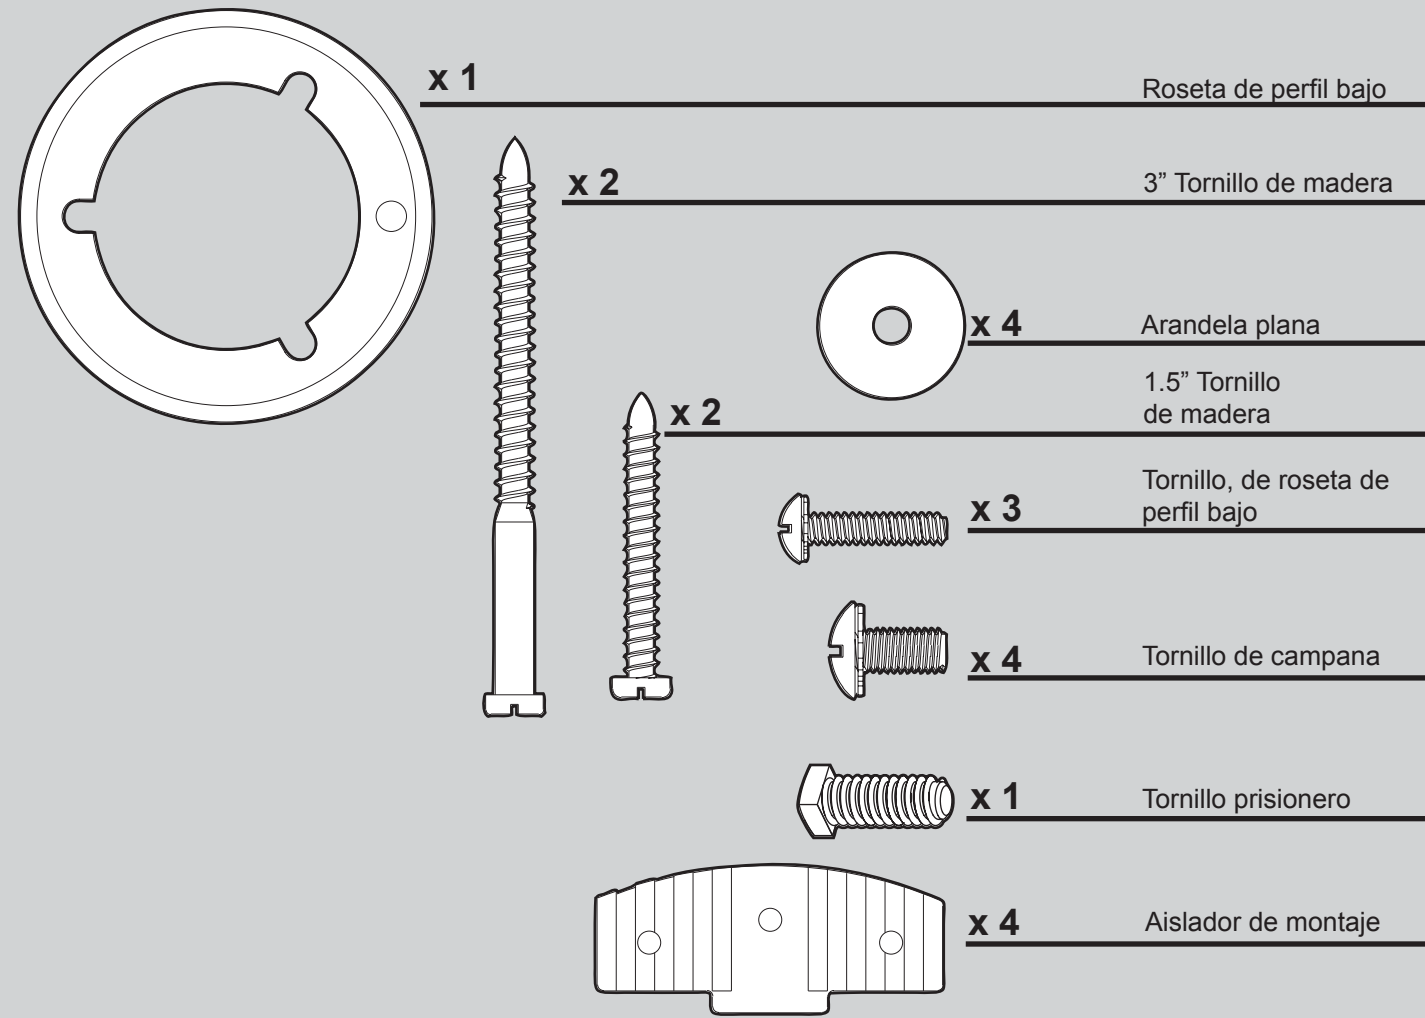

Materiales

(no dibujados a escala)