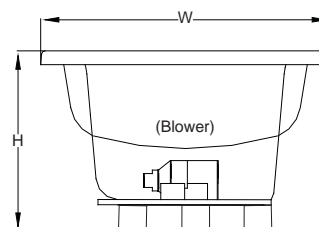

## TECHNICAL SPECIFICATIONS

	English	Metric
Outer Dimensions	72" L x 42" W x 26" H	1829 mm L x 1067 mm W x 660 mm H
Interior Dimensions (bottom of bath) L x W (Mid) x W (End)	46" L x 25" W x 25" W	1168 mm L x 635 mm W x 635 mm W
Drain/Blower Configuration	Center drain/Right end blower	Center drain/Right end blower
Bath Weight (empty)	135 lbs	61 kg
Total Weight/Floor Loading	1,176 lbs 56 lbs/ft <sup>2</sup>	533 kg 273 kg/m <sup>2</sup>
Operating Gallonage (min-max)	48 (min) 95 (max) U.S. Gals	182 (min) 360 (max) L
Electrical Specifications	<b>Each component requires a separate, dedicated GCFI protected circuit(s)</b>	
Blower		120V 15A 60HZ
Chromatherapy (if selected)		120V 15A 60HZ

## KEY DIMENSIONS

\*Deck width reflects only area indicated on detail.

Letter	Description	English	Metric
L	Outer Length	72"	1829 mm
W	Outer Width	42"	1067 mm
H	Overall Height	26"	660 mm
A	Overflow Height	20"	508 mm
B	Long Edge to Drain Center	14"	356 mm
C	Short Edge to Drain Center	36"	914 mm
D	Drain Shoe Length	8 3/4"	222 mm
E	Deck Height	2"	51 mm
F	Deck Width*	3"	76 mm
G	Service Access Dimensions	12" H x 18" L	305 mm x 457 mm
I	Floor Cut-out for Drain	18" x 4"	457 mm x 102 mm

Side View

NOTE: Graphics May Not be to Scale

End View

Drain/Overflow