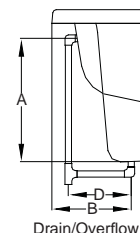

## KEY DIMENSIONS

\*Deck width reflects only area indicated on detail.

Letter	Description	English	Metric
L	Outer Length	72"	1829 mm
W	Outer Width	42"	1067 mm
H	Overall Height	26"	660 mm
A	Overflow Height	20"	508 mm
B	Long Edge to Drain Center	14"	356 mm
C	Short Edge to Drain Center	36"	914 mm
D	Drain Shoe Length	8 3/4"	222 mm
E	Deck Height	2"	51 mm
F	Deck Width*	3"	76 mm
G	Service Access Dimensions	12" H x 18" L	305 mm x 457 mm
I	Floor Cut-out for Drain	18" x 4"	457 mm x 102 mm

Side View

NOTE: Graphics May Not be to Scale

End View

Drain/Overflow