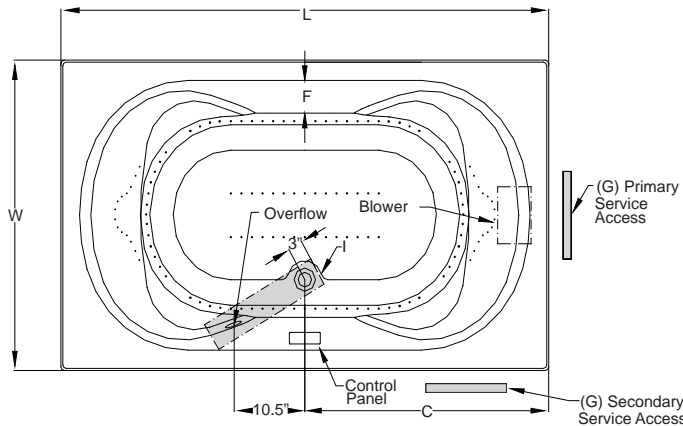

## TECHNICAL SPECIFICATIONS

	English	Metric
Outer Dimensions	72" L x 42" W x 26" H	1829 mm L x 1067 mm W x 660 mm H
Interior Dimensions (bottom of bath) L x W (Mid) x W (End)	46" L x 25" W x 25" W	1168 mm L x 635 mm W x 635 mm W
Drain/Blower Configuration	Center drain/Right end blower	Center drain/Right end blower
Bath Weight (empty)	135 lbs	61 kg
Total Weight/Floor Loading	1,176 lbs 56 lbs/ft <sup>2</sup>	533 kg 273 kg/m <sup>2</sup>
Operating Gallonage (min-max)	48 (min) 95 (max) U.S. Gals	182 (min) 360 (max) L
Electrical Specifications	<b>Each component requires a separate, dedicated GCFI protected circuit(s)</b>	
Blower		120V 15A 60HZ
Chromatherapy (if selected)		120V 15A 60HZ

Chromatherapy lighting, 800w blower, bottom and side air channels

**Available Control Systems:**

J4 Luxury Control Panel (standard)

J5 Luxury LCD Control Panel

**Available Upgrades:**

900w blower (with J5 LCD Control Panel)

## KEY DIMENSIONS

\*Deck width reflects only area indicated on detail.

Letter	Description	English	Metric
L	Outer Length	72"	1829 mm
W	Outer Width	42"	1067 mm
H	Overall Height	26"	660 mm
A	Overflow Height	20"	508 mm
B	Long Edge to Drain Center	14"	356 mm
C	Short Edge to Drain Center	36"	914 mm
D	Drain Shoe Length	8 3/4"	222 mm
E	Deck Height	2"	51 mm
F	Deck Width*	3"	76 mm
G	Service Access Dimensions	12" H x 18" L	305 mm x 457 mm
I	Floor Cut-out for Drain	18" x 4"	457 mm x 102 mm

Side View

NOTE: Graphics May Not be to Scale

End View

Drain/Overflow