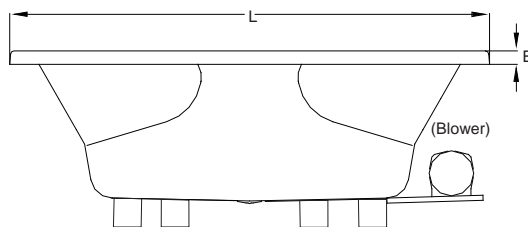

## KEY DIMENSIONS

\*Deck width reflects only area indicated on detail.

Letter	Description	English	Metric
L	Outer Length	72"	1829 mm
W	Outer Width	42"	1067 mm
H	Overall Height	26"	660 mm
A	Overflow Height	20"	508 mm
B	Long Edge to Drain Center	14"	356 mm
C	Short Edge to Drain Center	36"	914 mm
D	Drain Shoe Length	8 3/4"	222 mm
E	Deck Height	2"	51 mm
F	Deck Width*	3"	76 mm
G	Service Access Dimensions	12" H x 18" L	305 mm x 457 mm
I	Floor Cut-out for Drain	18" x 4"	457 mm x 102 mm

Side View

NOTE: Graphics May Not be to Scale

End View

Drain/Overflow