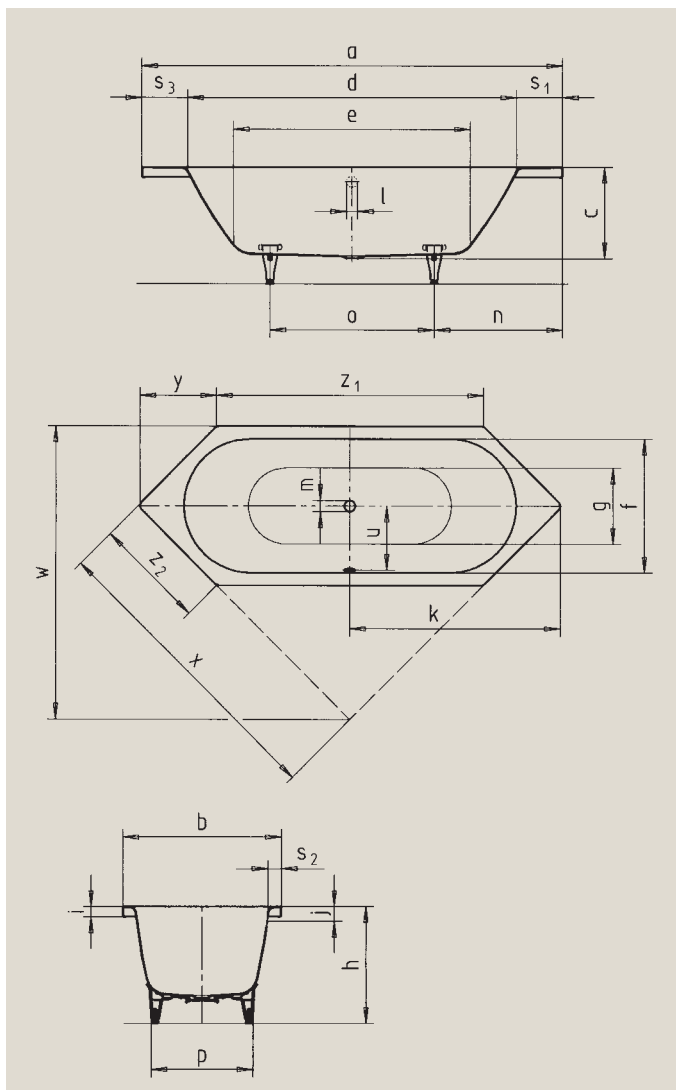

CENTRO DUO 6

- puristic simplicity and unpretentious elegance are what distinguish these bathtubs
- bathing with a friend: two identical back rests and centrally positioned outlet
- diverse installation possibilities, also corner installation
- made of Kaldewei steel enamel 3.5 mm

		inch	mm
Model No.		134	134
External length	a	78.74	2000
External width	b	29.53	750
Depth	c	18.50	470
Internal length (top)	d	62.20	1580
Internal length (bottom)	e	44.49	1130
Internal width (top)	f	24.80	630
Internal width (bottom)	g	20.08	510
Height with feet	h	23.82-25.20	605-640
Height of rim	i	1.97	50
Distance top edge to centre of overflow hole	j	2.76	70
Distance tub edge to centre of drain hole	k	39.37	1000
Diameter of overflow hole	l	2.05	52
Diameter of drain hole	m	2.05	52
Distance foot end of tub edge to centre of foot	n	27.95	710
Distance between the feet	o	22.83	580
Max. width of feet	p	18.31	465
Width of rim (foot end; lengthwise; head end)	s ₁ ; s ₂ ; s ₃	8.58; 2.36; 8.58	218; 60; 218
Distance between centre holes	u	12.09	307
Installation dimension	w	52.56	1335
Side length; Fase	x; y	56.10; 14.37	1425; 365
Side length	z ₁ ; z ₂	50.00; 20.87	1270; 530
Water volume** in gallons		41.2	
Weight of the enamelled bath tub in lbs		116.85	