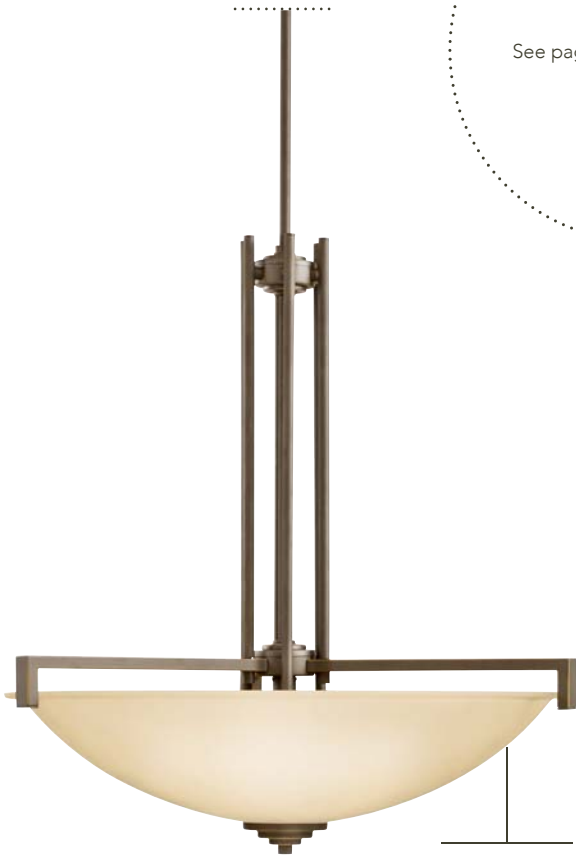


EILEEN™

CHROME FINISH WITH
SATIN-ETCHED CASÉ OPAL GLASS

A | 5096 CH
Wall Sconce

C | 3898 CH
Linear Chandelier

B | 3299 CH
Inverted Pendant

Satin-Etched
White Glass

D | 1897 CH
Chandelier

CONVERTIBLE

Measurements shown in inches.

EILEEN™

BRUSHED NICKEL FINISH WITH
SATIN-ETCHED CASÉD OPAL GLASS

A | 5096 NI
Wall Sconce

C | 3898 NI
Linear Chandelier

MATCHING MIRROR

41096 NI
See page 464 or kichler.com.

B | 3299 NI
Inverted Pendant

Measurements shown in inches.

EILEEN™

OLDE BRONZE® FINISH WITH
UMBER ETCHED GLASS

A | 5096 OZ
Wall Sconce

C | 3898 OZ
Linear Chandelier

MATCHING MIRROR

41096 OZ
See page 464 or kichler.com.

B | 3299 OZ
Inverted Pendant

Umbur Etched
Glass

D | 1897 OZ
Chandelier

CONVERTIBLE

Create two distinct lighting options with one fixture:
Inverted Pendant or Semi Flush.

E | 3797 OZ

Shown as Inverted Pendant - 14.5" H.

Shown as Semi Flush - 13.5" H.