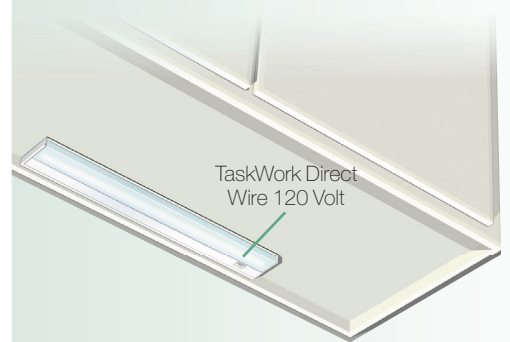

TASKWORK DIRECT WIRE – 120V FLUORESCENT

TaskWork Direct Wire Fluorescent is a traditional choice for electricians who require a low cost solution to finish a job.

10042 WH

Select Appropriate Light Fixture Size

- 10044 WH** 46-1/2"
 - 46-1/2" L x 3-1/2" W x 1" H
 - 28 Watts Max T5 Fluorescent lamp included

Accessories

10588 SI - Duplex BX cable connector

10589 SI - Connector for NM & BX cable

Replacement Lamps

- 10081 FST** – 8 Watt, T5
- 10082 FST** – 13 Watt, T5
- 10083 FST** – 21 Watt, T5
- 10084 FST** – 28 Watt, T5

BACK MOUNT DESIGN

FEATURES

- Low 1" profile x 3-1/2" wide
- 2700K Correlated color temperature
- Hinged assembly
- Multiple KO's for installation ease
- NM & BX single cable connector included

PERFORMANCE DATA (10041)