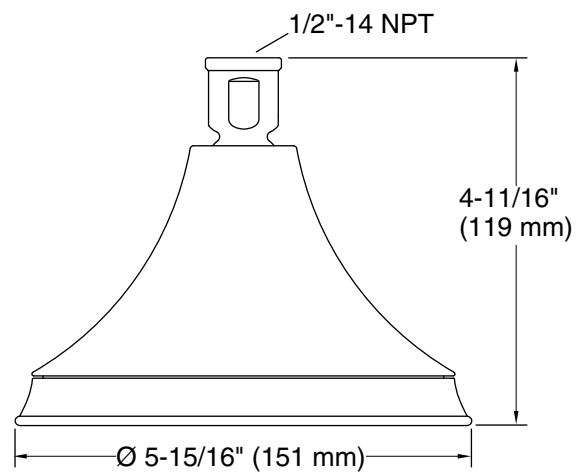

FORTÉ®

Installation Notes

Install this product according to the installation guide.

Product Diagram