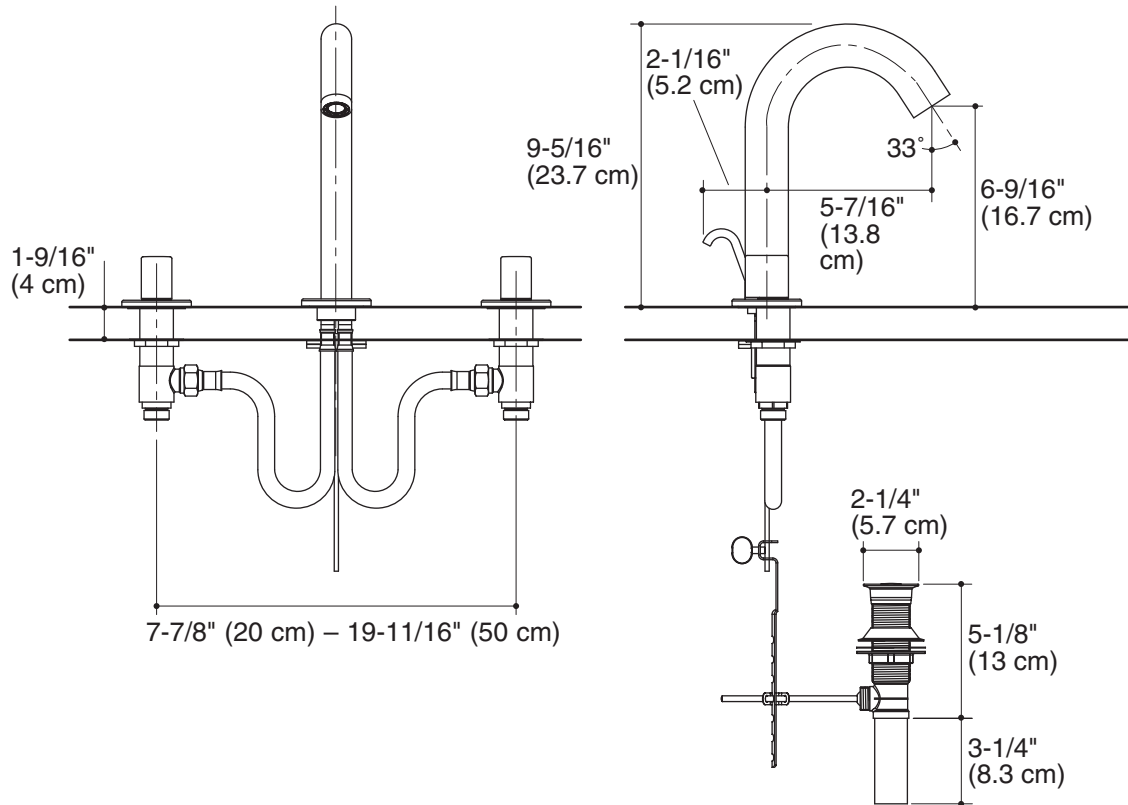

OBLO™

Installation Notes

Install this product according to the installation guide.

Product Diagram