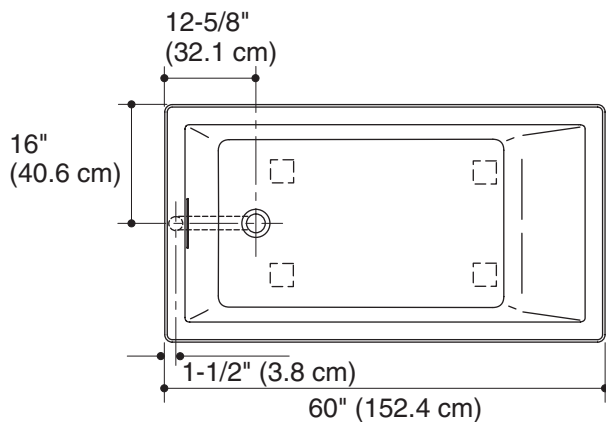

Features

- Acrylic
- Drop-in installation
- Molded lumbar support
- 81 gallon (306.6 L) capacity
- 60" (152.4 cm) x 32" (81.3 cm) x 21" (53.3 cm)

5' (1.5 m) BATH
K-1130

Codes/Standards Applicable

Specified model meets or exceeds the following:

Product Specification

The acrylic bath shall be 60" (152.4 cm) in length, 32" (81.3 cm) in width, and 21" (53.3 cm) in height. Bath shall be for drop-in installation. Bath shall have an 81 gallon (306.6 L) capacity. Bath shall have a molded lumbar support. Bath shall be Kohler Model K-1130-_____.

UNDERSCORE™

Technical Information

Fixture*:	
Bathing well:	
Basin area, bottom	42" (106.7 cm) x 23-1/2" (59.7 cm)
Basin area, top	55-1/8" (140 cm) x 27-1/8" (68.9 cm)
Weight	75 lbs (34 kg)
To overflow:	
Water depth	17-1/8" (43.5 cm)
Capacity	81 gal (306.6 L)
* Approximate measurements for comparison only.	
Drop-in cutout	59-1/2" (151.1 cm) x 31-1/2" (80 cm)

No change in measurements if connected with required drain illustrated. (K-7272)

Product Diagram

UNDERSCORE™ 5' (1.5 m) BATH

Page 2 of 2
1087301-4-B

THE BOLD LOOK
OF **KOHLER**®