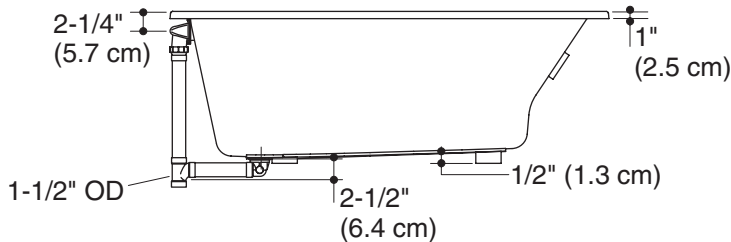

Product Specification

The acrylic bath shall be 60" (152.4 cm) in length, 32" (81.3 cm) in width, and 21" (53.3 cm) in height. Bath shall be for drop-in installation. Bath shall have an 81 gallon (306.6 L) capacity. Bath shall have a molded lumbar support. Bath shall be Kohler Model K-1130-_____.

UNDERSCORE™

Technical Information

Fixture*:	
Bathing well:	
Basin area, bottom	42" (106.7 cm) x 23-1/2" (59.7 cm)
Basin area, top	55-1/8" (140 cm) x 27-1/8" (68.9 cm)
Weight	75 lbs (34 kg)
To overflow:	
Water depth	17-1/8" (43.5 cm)
Capacity	81 gal (306.6 L)
* Approximate measurements for comparison only.	
Drop-in cutout	59-1/2" (151.1 cm) x 31-1/2" (80 cm)

Installation Notes

Install this product according to the installation guide.

Floor support under bath must provide for a minimum of 58 lbs/square foot (284 kg/square meter) loading.

The hot water supply should be 70% of the capacity of the bath or greater. Installations will vary.

No change in measurements if connected with required drain illustrated. (K-7272)

Product Diagram

UNDERSCORE™ 5' (1.5 m) BATH

Page 2 of 2
1087301-4-B

THE BOLD LOOK
OF **KOHLER**®