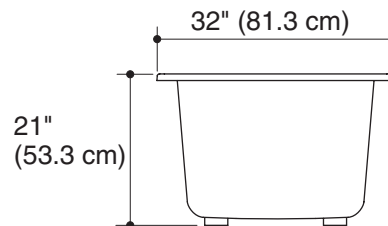

Product Specification

The acrylic bath shall be 60" (152.4 cm) in length, 32" (81.3 cm) in width, and 21" (53.3 cm) in height. Bath shall be for drop-in installation. Bath shall have an 81 gallon (306.6 L) capacity. Bath shall have a molded lumbar support. Bath shall be Kohler Model K-1130-_____.

UNDERSCORE™

Technical Information

Fixture*:	
Bathing well:	
Basin area, bottom	42" (106.7 cm) x 23-1/2" (59.7 cm)
Basin area, top	55-1/8" (140 cm) x 27-1/8" (68.9 cm)
Weight	75 lbs (34 kg)
To overflow:	
Water depth	17-1/8" (43.5 cm)
Capacity	81 gal (306.6 L)
* Approximate measurements for comparison only.	
Drop-in cutout	59-1/2" (151.1 cm) x 31-1/2" (80 cm)

Installation Notes

Install this product according to the installation guide.

Floor support under bath must provide for a minimum of 58 lbs/square foot (284 kg/square meter) loading.

The hot water supply should be 70% of the capacity of the bath or greater. Installations will vary.

No change in measurements if connected with required drain illustrated. (K-7272)

Product Diagram

UNDERSCORE™ 5' (1.5 m) BATH

Page 2 of 2
1087301-4-B

THE BOLD LOOK
OF **KOHLER**®