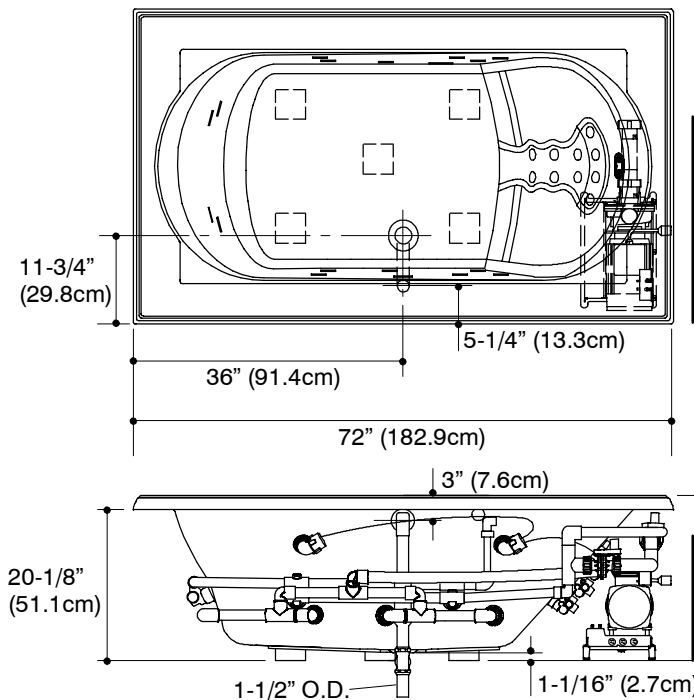

### PRODUCT SPECIFICATION:

The bath whirlpool shall be 72" (182.9cm) in length, 42" (106.7cm) in width, and 22" (55.9cm) in height. Bath whirlpool shall be made of acrylic. Bath whirlpool shall have 6 Flexjets, 8 effervescence ports, 4 chromatherapy lights, 2 hp variable speed pump, 1.5 kW heater, back-lit user keypad and remote control. Bath whirlpool shall have 10 color-matched sequencing Bodyssage™ backjets and 2 pulsating neckjets with pillow. Bath whirlpool shall be UL listed. Bath whirlpool shall be drilled for K-9653 grip rails (required). Bath whirlpool shall coordinate with Memoirs™ Suite. Bath whirlpool shall be Kohler Model K-1418-V-\_\_\_\_\_.

## PRODUCT INFORMATION

Fixture*:	basin area	top area	weight	
Bathing well	48" (121.9cm) x 27" (68.6cm)	60" (152.4cm) x 30" (76.2cm)	140 lbs. (63.5kg)	
	water depth	capacity		
To overflow	16" (40.6cm)	94 gal. (355.8L)		
* Approximate measurements for comparison only.				
Pump	Heater	Voltage	Frequency	Amperage
2 HP	1.5 kW	240 V	50/60 Hz	15 A

## INSTALLATION NOTES

Install this product according to the installation guide.

Floor support under whirlpool must provide for a minimum of 1600 lbs. (725.7kg)

Hot water supply should be 70% of capacity or greater. Installations will vary.

This whirlpool is designed for drop-in installation only. It is not suited for use in a three wall alcove with an overhead shower.

No change in measurements if connected with drain illustrated. (K-7161-AF or K-7161M-AF)		
Drop-in cut-out	70-1/2" (179.1cm) x 40-1/2" (102.9cm)	
Minimum access panel:		
Pump/control	34" (86.4cm) W x 15" (38.1cm) H	required