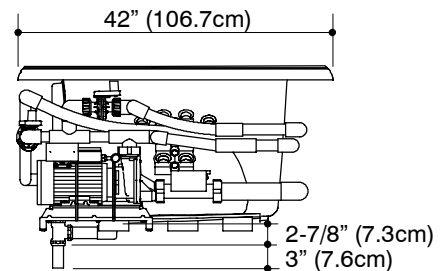

No change in measurements if connected with drain illustrated. (K-7161-AF or K-7161M-AF)		
Drop-in cut-out	70-1/2" (179.1cm) x 40-1/2" (102.9cm)	
Minimum access panel:		
Pump/control	34" (86.4cm) W x 15" (38.1cm) H	required

PUMP/CONTROL ACCESS