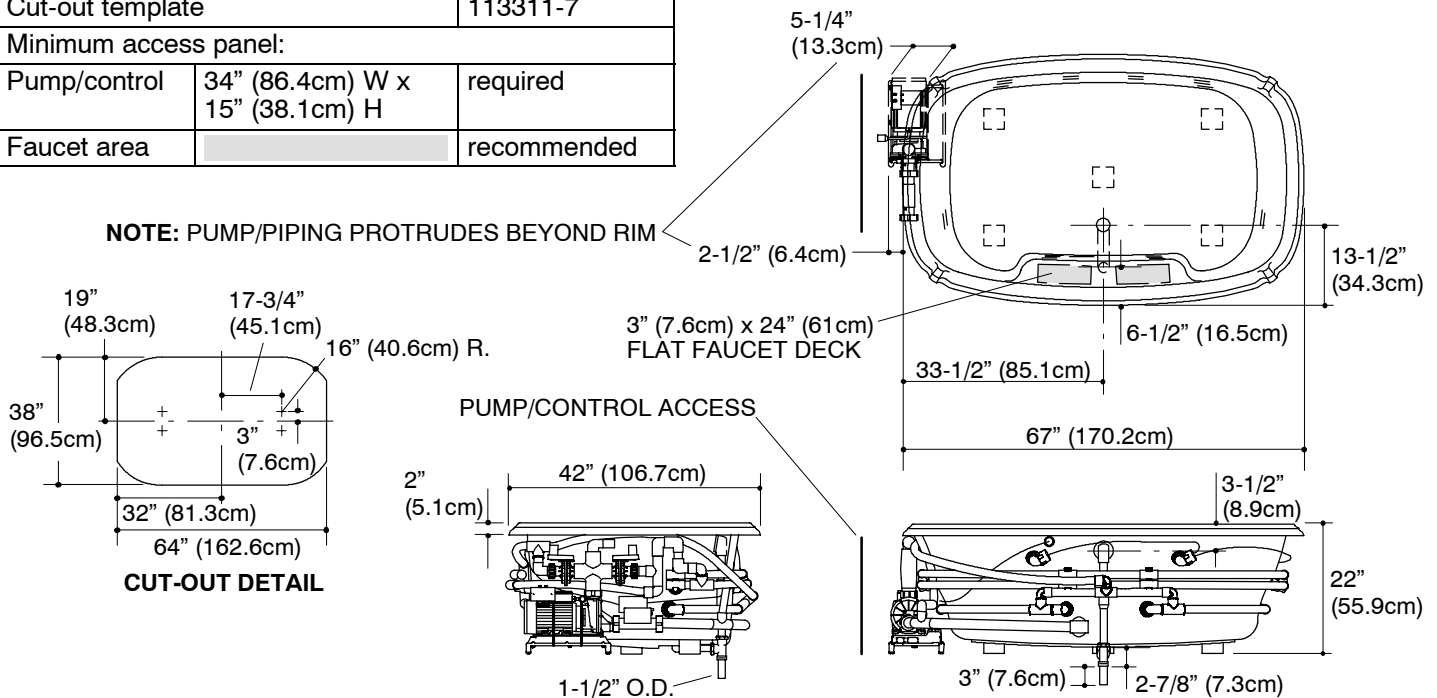

## PRODUCT INFORMATION

Fixture*:	basin area	top area	weight	
Bathing well	50" (127cm) x 29" (73.7cm)	61" (154.9cm) x 32" (81.3cm)	140 lbs. (63.5kg)	
	water depth	capacity		
To overflow	16" (40.6cm)	100 gal. (378.5L)		
* Approximate measurements for comparison only.				
Pump	Heater	Voltage	Frequency	Amperage
1.5 HP	1.5 kW	240 V	50/60 Hz	11 A

## INSTALLATION NOTES

Pump/piping protrudes beyond rim (see below).

Install this product according to the installation guide.

Floor support under whirlpool must provide for a minimum of 1850 lbs. (839.1kg)

Hot water supply should be 70% of capacity or greater. Installations will vary.

If installing a rim mount faucet, make sure there is no interference with drain overflow and circulating system before drilling any holes. Consult local and national codes for minimum air gap requirements if installing a spout on the faucet deck.

No change in measurements if connected with drain illustrated. (K-7161-AF or K-7161M-AF)		
Drop-in cut-out	64" (162.6cm) x 38" (96.5cm)	
Cut-out template	113311-7	
Minimum access panel:		
Pump/control	34" (86.4cm) W x 15" (38.1cm) H	required
Faucet area		recommended