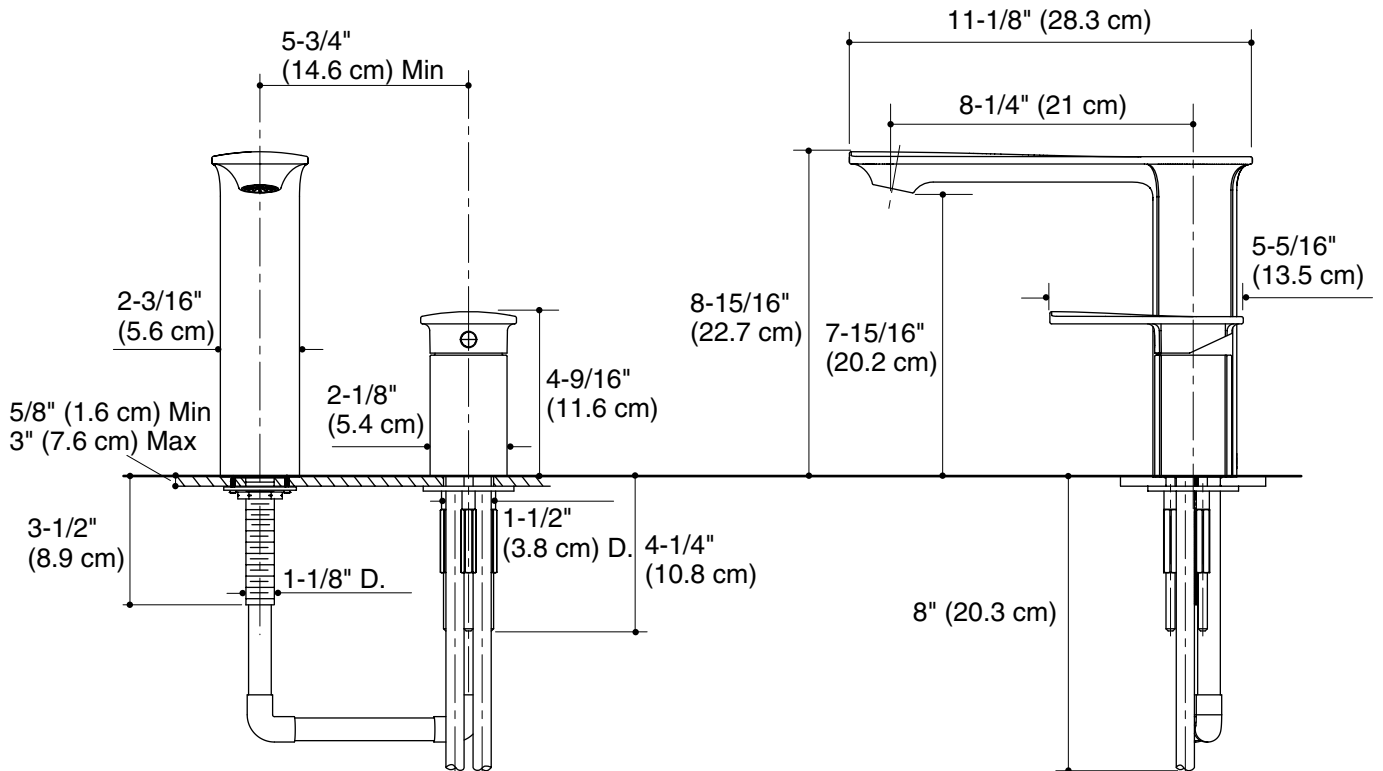

STANCE™

Installation Notes

Install this product according to the installation guide.

Product Diagram