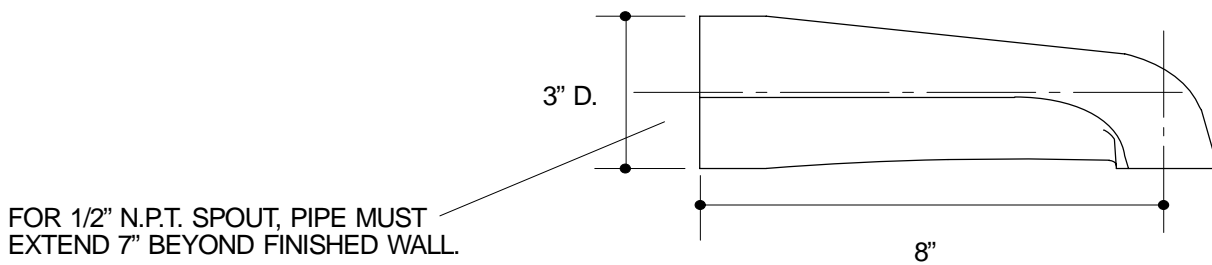

FEATURES

- Brass construction
- 8" non-diverter spout with N.P.T. connection

CODES/STANDARDS APPLICABLE

Specified model meets or exceeds the following:

- ASME/ANSI A112.18.1M

COLORS/FINISHES

- CP Polished Chrome
- PB Polished Brass

SPECIFIED MODEL:

Model	Description		
K-15137	Coralais 8" Non-Diverter Bath Spout	<input type="checkbox"/> CP	<input type="checkbox"/> PB

PRODUCT SPECIFICATION:

Product shall be a wall-mount non-diverter bath spout and shall be of brass construction. Product shall feature 8" non-diverter spout with N.P.T. connection. Spout shall be Kohler Model K-15137-_____.