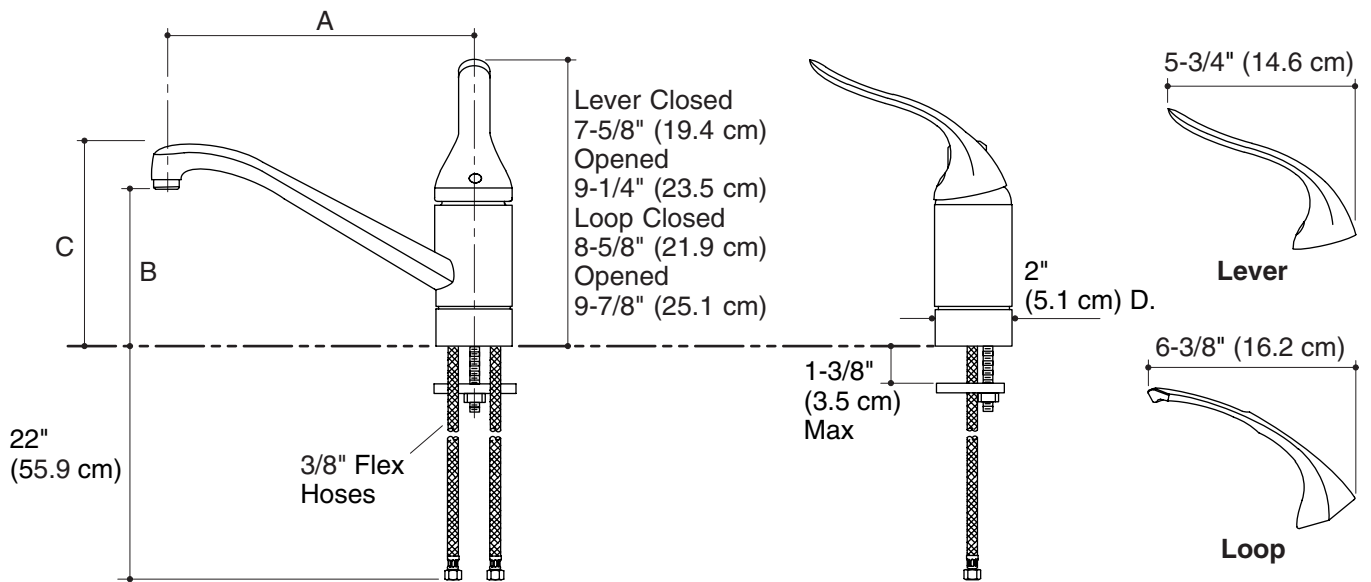

**KITCHEN SINK FAUCET  
K-15175**

ADA

**Features**

- Metal construction
- One-piece, self-contained ceramic disc valve allows both volume and temperature control
- Temperature memory allows faucet to be turned on and off at any temperature setting
- High-temperature limit stop for added safety
- 2.2 gpm (8.3 lpm) flow rate
- Lower flow aerator options are available (refer to the Kohler Price Book)
- Lever or loop handle
- Available with 8-1/2" (21.6 cm) or 10" (25.4 cm) swing spout
- 22" (55.9 cm) long stainless steel flexible hose connections

**Specified Model**

Model	Description					
K-15175-F	Kitchen sink faucet with 8-1/2" (21.6 cm) swing spout	<input type="checkbox"/> CP				
K-15175-FT	Kitchen sink faucet with 10" (25.4 cm) swing spout	<input type="checkbox"/> CP	<input type="checkbox"/> PB	<input type="checkbox"/> Other_____		
K-15175-FL	Kitchen sink faucet with 10" (25.4 cm) swing spout				<input type="checkbox"/> CP	<input type="checkbox"/> PB <input type="checkbox"/> Other_____

**Product Specification**

Single-control kitchen sink faucet shall be of metal construction. Valve shall be a one-piece, self-contained ceramic disc valve, which allows volume and temperature control. Valve shall feature temperature memory, allowing the faucet to be turned on and off at any temperature setting. Valve shall include a high-temperature limit stop. Faucet shall include 8-1/2" (21.6 cm) or 10" (25.4 cm) swing spout, lever or loop handle, and 22" (55.9 cm) long stainless steel flexible hose connections. Faucet shall be rated at 2.2 gallons (8.3 L) per minute. Faucet shall have lower flow aerator options. Faucet shall be Kohler Model K-15175-\_\_\_\_\_-\_\_\_\_\_.

## Installation Notes

Install this product according to the installation guide.

	A	B	C
K-15175-F	8-1/2" (21.6 cm)	5-1/8" (13 cm)	6-1/4" (15.9 cm)
K-15175-FT, K-15175-FL	10" (25.4 cm)	6-1/4" (15.9 cm)	7-1/4" (18.4 cm)