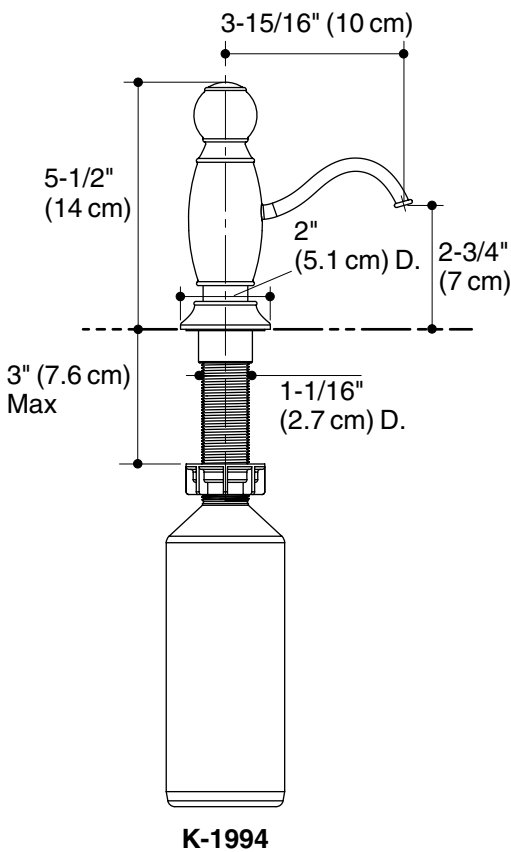

Installation Notes

Install this product according to the installation guide.

Product Diagram