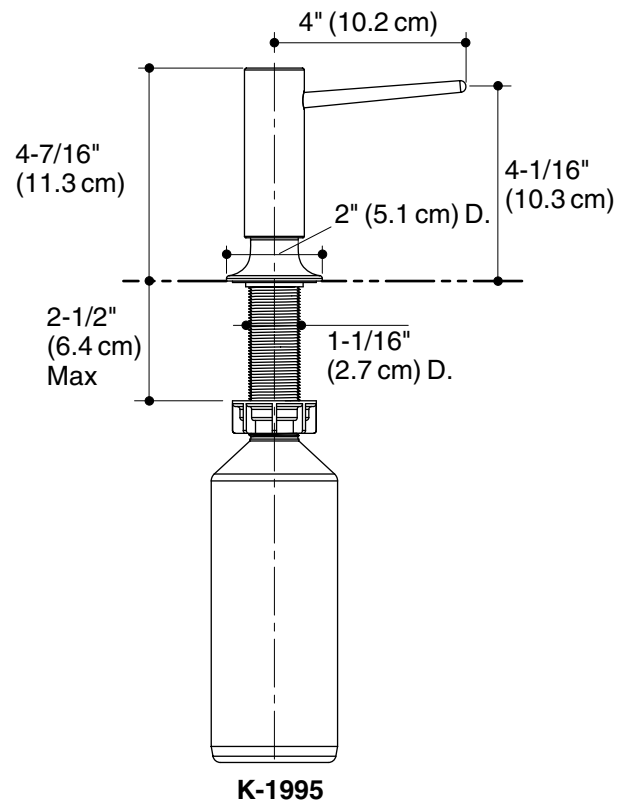

Installation Notes

Install this product according to the installation guide.

Product Diagram