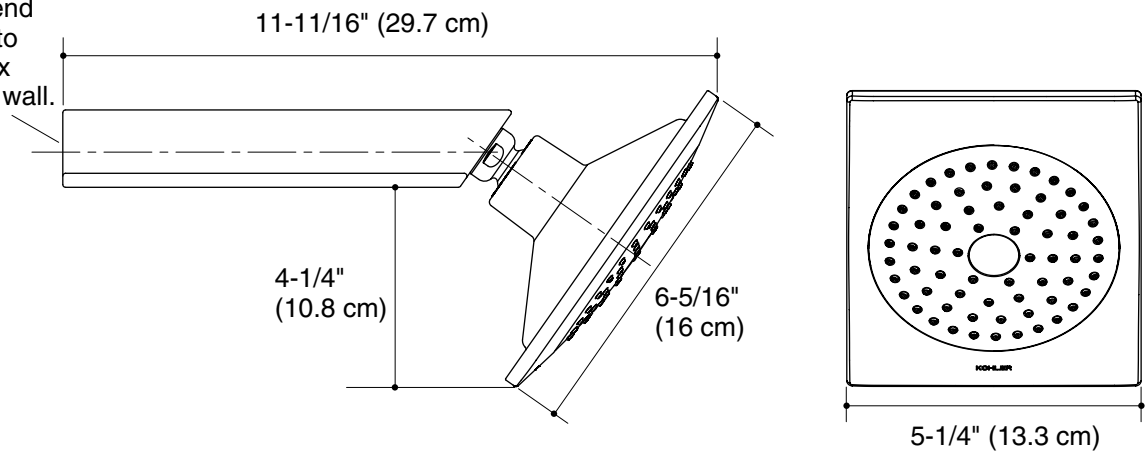

Product Specification

The showerhead shall include arm. Showerhead shall include MasterClean™ spray nozzles to prohibit mineral build-up. Showerhead shall include 66 individual spray nozzles. Showerhead shall have slip-fit connection. Showerhead shall be Kohler Model K-14787-____.

STANCE™

Installation Notes

Install this product according to the installation guide.

Product installs using a slip-fit connection to a 1/2" nominal copper tubing.

For slip-fit connection,
tubing must extend
2" (5.1 cm) Min to
4" (10.2 cm) Max
beyond finished wall.

Product Diagram