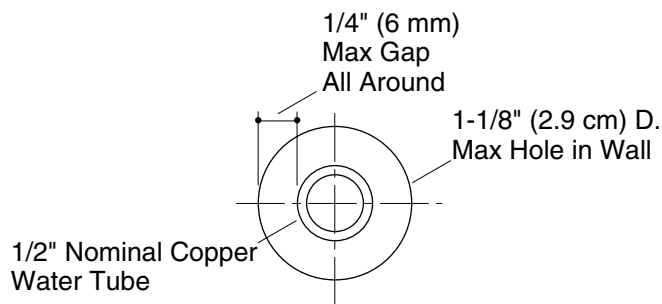

Product Specification

The showerhead shall include arm. Showerhead shall include MasterClean™ spray nozzles to prohibit mineral build-up. Showerhead shall include 66 individual spray nozzles. Showerhead shall have slip-fit connection. Showerhead shall be Kohler Model K-14787-____.

STANCE™

Installation Notes

Install this product according to the installation guide.

Product installs using a slip-fit connection to a 1/2" nominal copper tubing.

For slip-fit connection,
tubing must extend
2" (5.1 cm) Min to
4" (10.2 cm) Max
beyond finished wall.