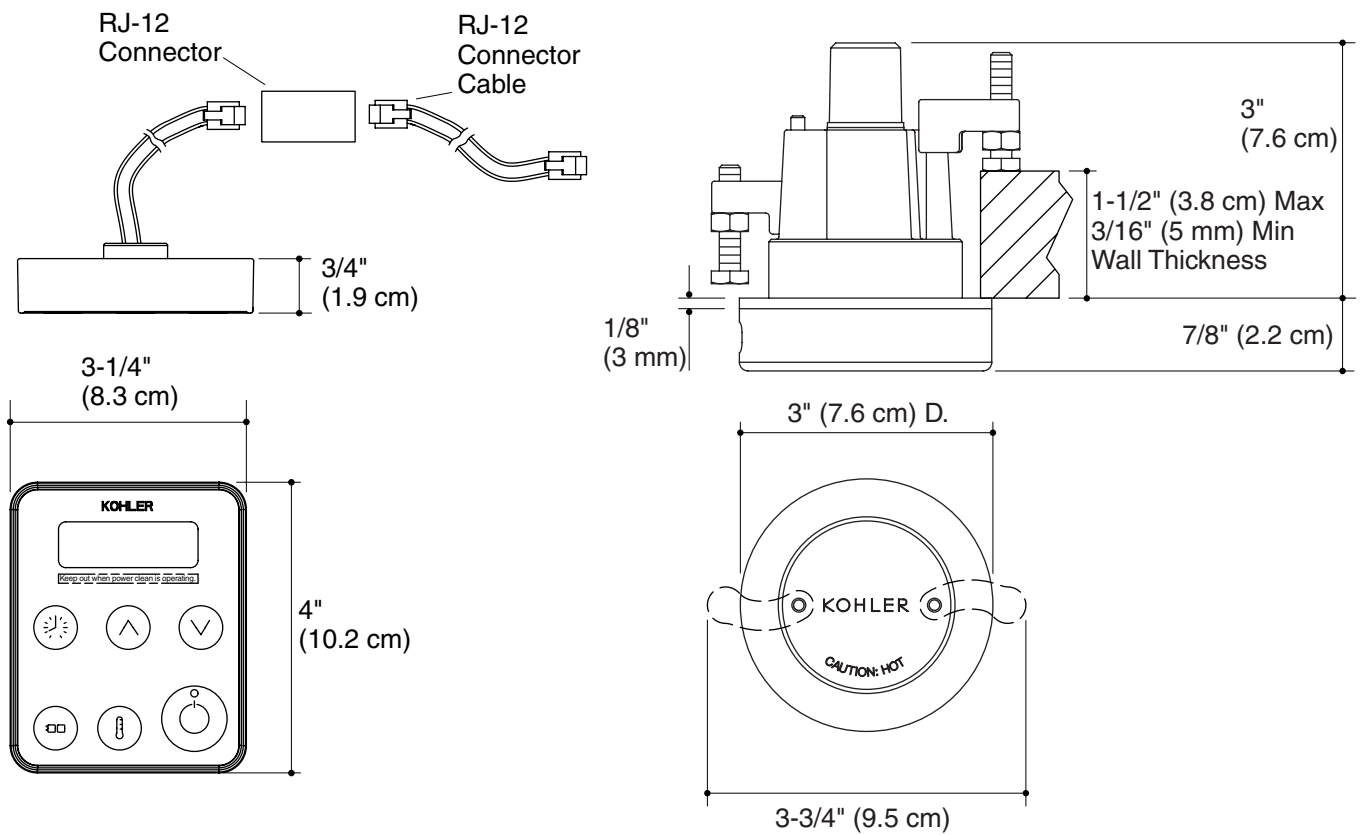

Installation Notes

Install this product according to the installation guide.

Product Diagram