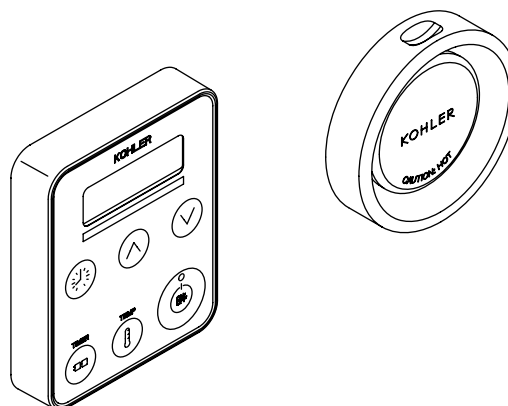

Features

- Easy-to-install digital control panel
- Quick connect RJ-12 cord and connector
- Mounting arms and gasket
- Adjustable temperature settings
- Adjustable session settings
- Digital clock
- Thermostatic steam head with aromatherapy reservoir
- 3 year warranty
- 20 minute safety shut-off

Codes/Standards Applicable

Specified model meets or exceeds the following:

- UL 499

STEAM GENERATOR CONTROL KIT K-1647-PC ALSO K-1663

Colors/Finishes

- CP: Polished Chrome
- PB: Polished Brass
- Other: Refer to Price Book for additional colors/finishes

Accessories:

- NA: None applicable

Specified Model

Model	Description	Colors/Finishes		
K-1647-PC	Steam generator control kit, power clean	☐ CP	☐ PB	☐ Other_____
K-1663	Steam generator control kit	☐ CP	☐ PB	☐ Other_____

Required Accessories		
K-1695	Fast response 5 kW steam generator	☐ NA
K-1696	Fast response 13 kW steam generator	☐ NA
K-1708	Fast response 7 kW steam generator	☐ NA
K-1713	Fast response 15 kW steam generator	☐ NA
K-1733	Fast response 9 kW steam generator	☐ NA
K-1734	Fast response 11 kW steam generator	☐ NA

Product Specification:

The steam generator control kit shall include an easy-to-install digital control panel with adjustable temperature and session settings. Product shall include a digital clock, 20 minute safety shut-off, and thermostatic steam head with aromatherapy reservoir. Product shall have a quick connect RJ-12 cord and connector, mounting arms, and gasket. Product shall include a three year warranty. Steam generator control kit shall be Kohler Model K-_____-_____.