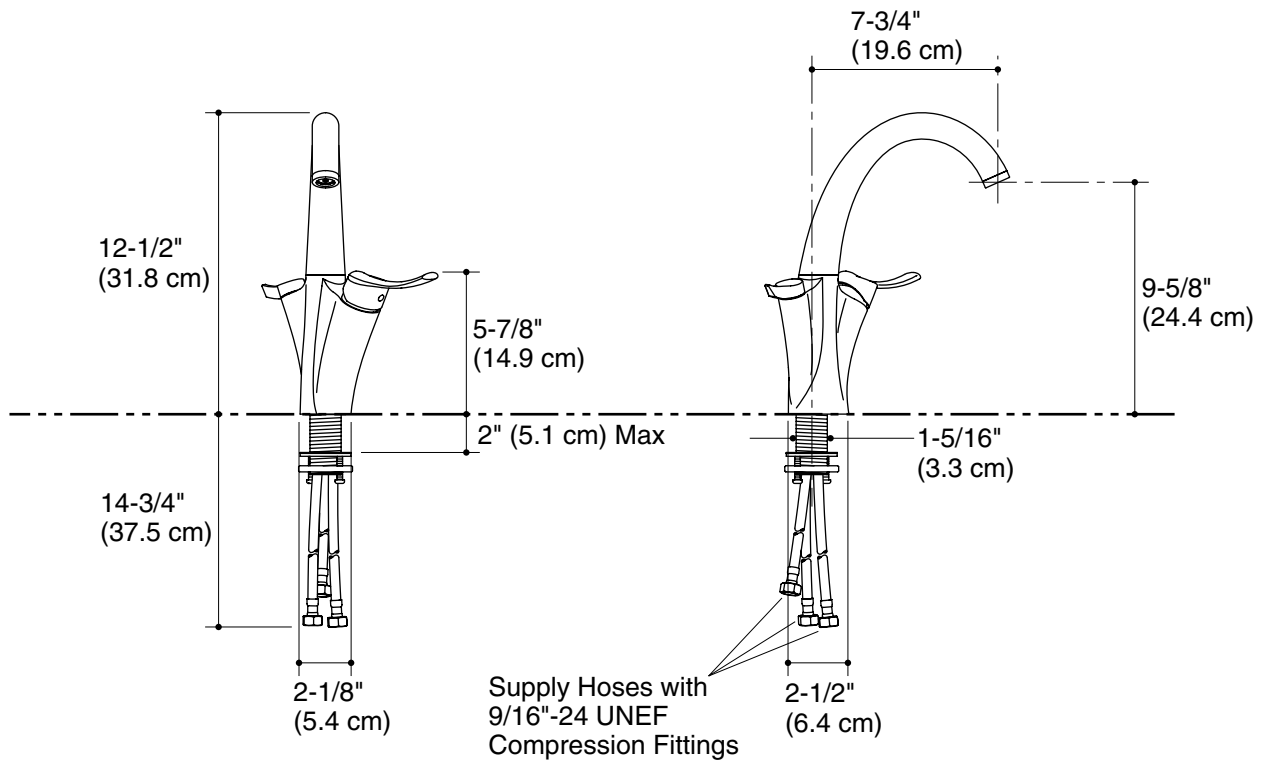

**KITCHEN FAUCET WITH WATER
FILTRATION FEATURE
K-18865**

ADA

Features

- Brass construction
- Single-hole mounting
- One-piece, self-contained ceramic disc valve allows both volume and temperature control
- Temperature memory allows faucet to be turned on and off at any temperature setting
- High-temperature limit setting for added safety
- 2.2 gpm (8.3 lpm) flow rate
- ADA compliant lever handles
- Asymmetrical design
- Quarter-turn washerless ceramic disc valve for filtered water
- Separate lever handle and filtration inlet hose for cold filtered water
- 12-1/2" (31.8 cm) swing spout
- 7-11/16" (19.5 cm) spout reach

Product Specification

The kitchen faucet for single-hole mounting shall be of brass construction. Faucet shall feature a high-temperature limit stop for added safety. Faucet shall feature quarter-turn washerless ceramic disc valve for filtered water. Faucet shall feature a flow rate of 2.2 gpm (8.3 lpm), 12-1/2" (31.8 cm) swing spout, and 7-11/16" (19.5 cm) spout reach. Faucet shall have a temperature memory allowing the faucet to be turned on and off at any temperature setting. Faucet shall have a one-piece, self-contained ceramic disc valve which allows both volume and temperature control. Faucet shall feature ADA compliant lever handles. Faucet shall feature an asymmetrical design and separate lever handle and filtration inlet hose for cold filtered water. Faucet shall be Kohler Model K-18865-_____.

CARAFE™

Installation Notes

Install this product according to the installation guide.

This product is not for use with instant hot water systems.

Product Diagram

CARAFE™ KITCHEN FAUCET WITH WATER FILTRATION FEATURE