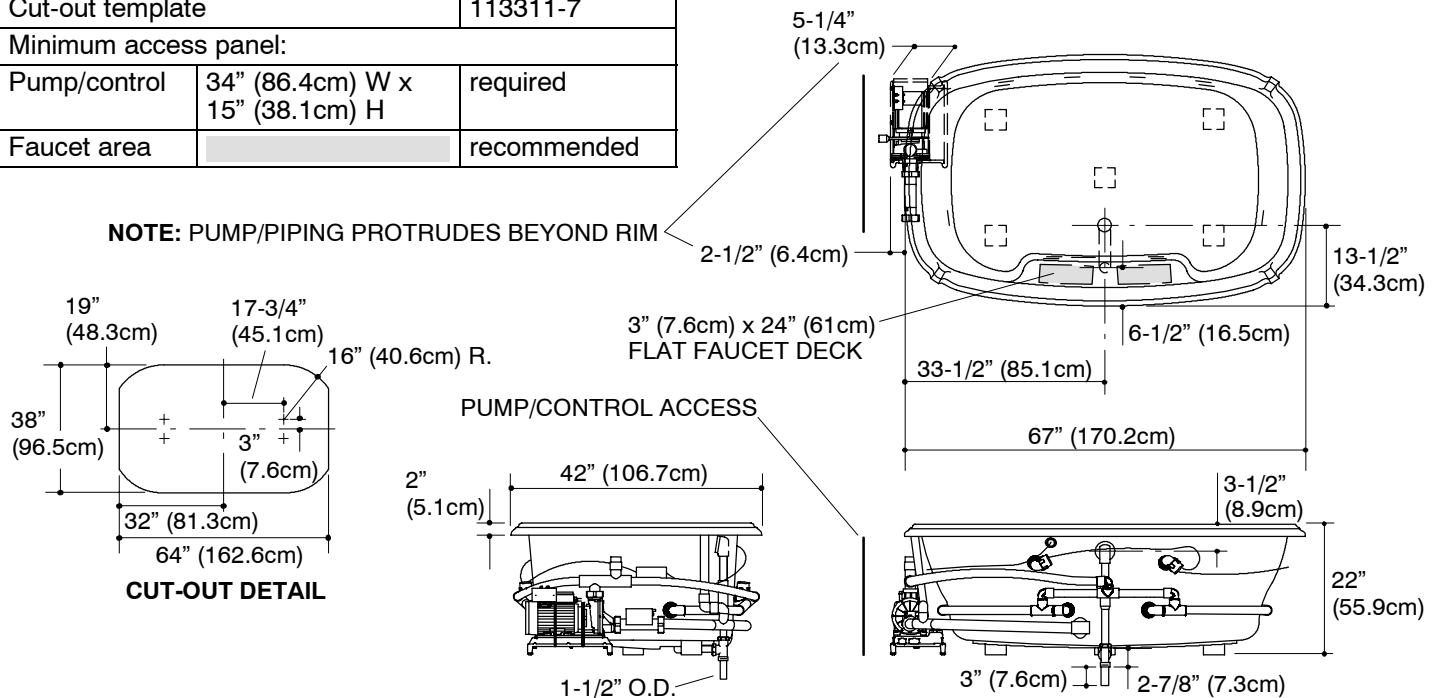

### PRODUCT SPECIFICATION:

The bath whirlpool shall be 67" (170.2cm) in length, 42" (106.7cm) in width, and 22" (55.9cm) in height. Bath whirlpool shall be made of acrylic. Bath whirlpool shall have 8 effervescence ports, 4 chromatherapy lights, 1.5 hp variable speed pump, 1.5 kW heater, back-lit user keypad and remote control. Bath whirlpool shall be UL listed. Bath whirlpool shall coordinate with Portrait™ Suite. Bath whirlpool shall be Kohler Model K-1457-CT-\_\_\_\_\_.

## PRODUCT INFORMATION

Fixture*:	basin area	top area	weight	
Bathing well	50" (127cm) x 29" (73.7cm)	61" (154.9cm) x 32" (81.3cm)	130 lbs. (59kg)	
	water depth	capacity		
To overflow	16" (40.6cm)	100 gal. (378.5L)		
* Approximate measurements for comparison only.				
Pump	Heater	Voltage	Frequency	Amperage
1.5 HP	1.5 kW	240 V	50/60 Hz	11 A

## INSTALLATION NOTES

Pump/piping protrudes beyond rim (see below).

Install this product according to the installation guide.

Floor support under whirlpool must provide for a minimum of 1850 lbs. (839.1kg)

No change in measurements if connected with drain illustrated. (K-7161-AF or K-7161M-AF)		
Drop-in cut-out	64" (162.6cm) x 38" (96.5cm)	
Cut-out template	113311-7	
Minimum access panel:		
Pump/control	34" (86.4cm) W x 15" (38.1cm) H	required
Faucet area		recommended