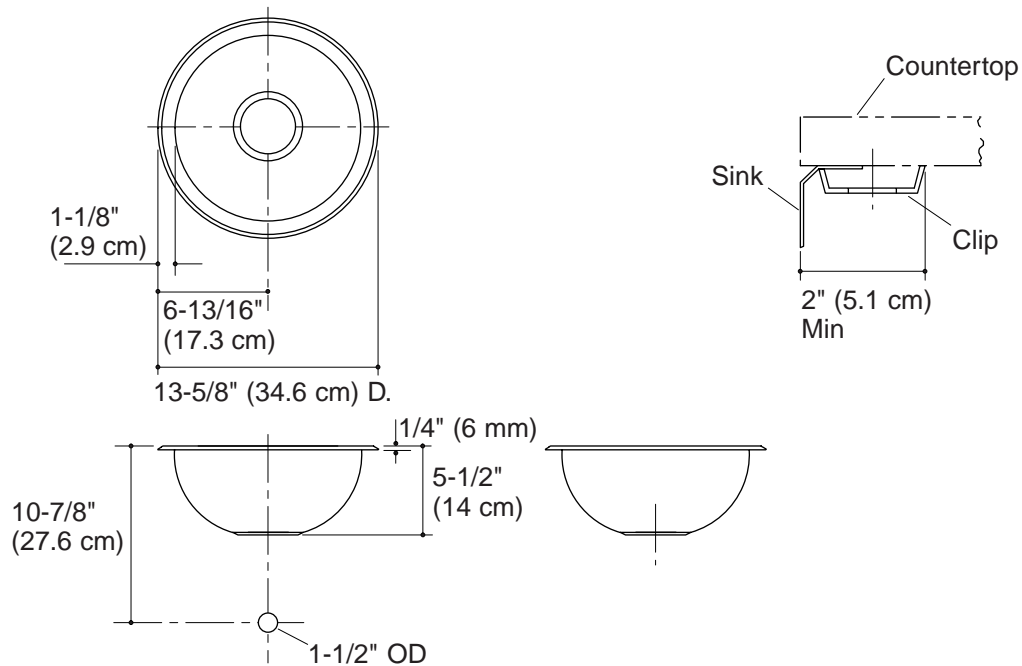

Features

- 18 gauge stainless steel
- Undercounter
- Single compartment
- Rounded bowl(s)
- Includes installation hardware
- 11-1/2" (29.2 cm) diameter

UNDERCOUNTER SINK

K-3339
ALSO K-14301

Codes/Standards Applicable

Product Specification

The undercounter sink shall be 11-1/2" (29.2 cm) in diameter. Sink shall be made of 18 gauge stainless steel. Sink shall be single compartment with a rounded bowl. Sink shall include installation hardware. Sink shall be Kohler Model K-_____.

UNDERTONE™

Technical Information

Fixture*:	
Basin area	11-1/2" (29.2 cm) D.
Water depth	5-1/4" (13.3 cm)
Drain hole	3-5/8" (9.2 cm) D.
*Approximate measurements for comparison only.	

Included components:	
Hardware kit	91915
Cut-out template	111578-7

Installation Notes

Install this product according to the installation guide.

Allow a minimum of 2" (5.1 cm) clearance around sink rim for clip attachment.

Product Diagram