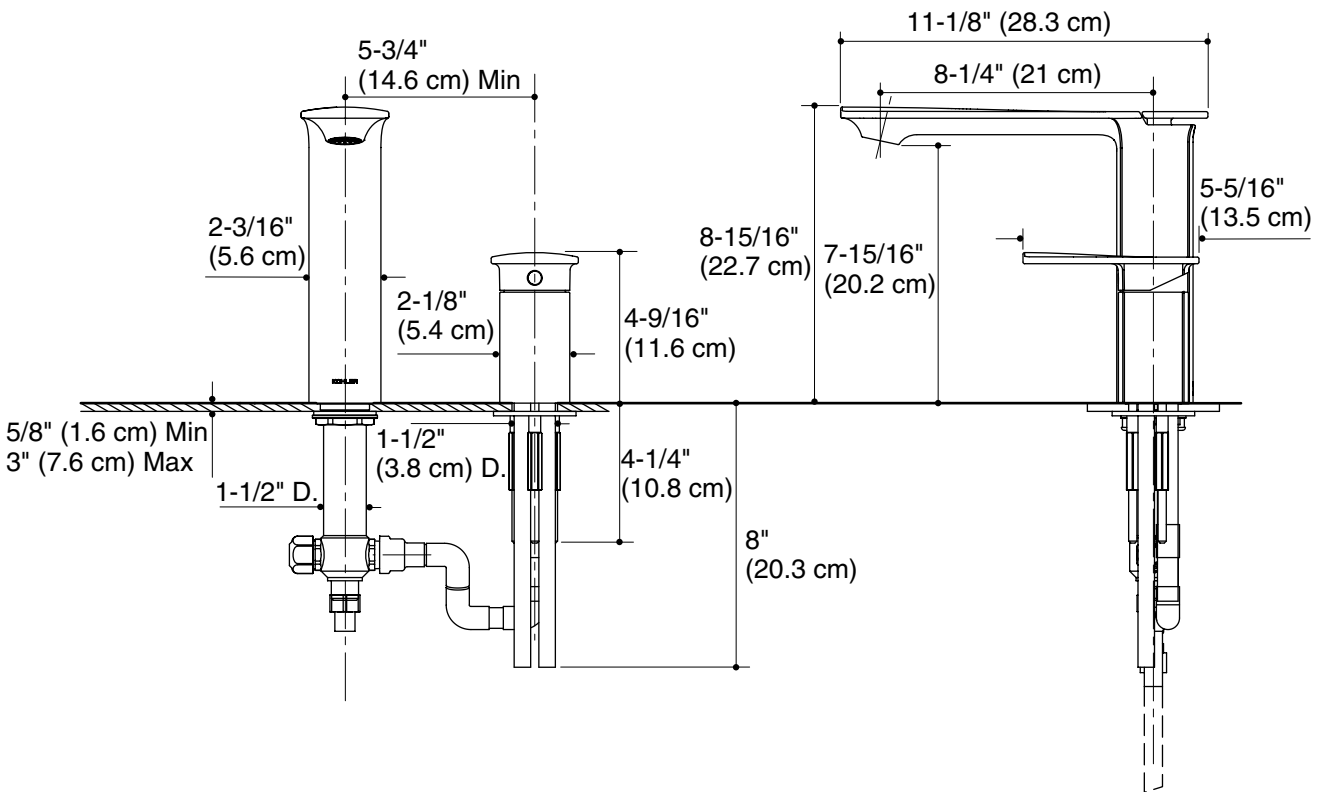

STANCE™

Installation Notes

Install this product according to the installation guide.

Product Diagram