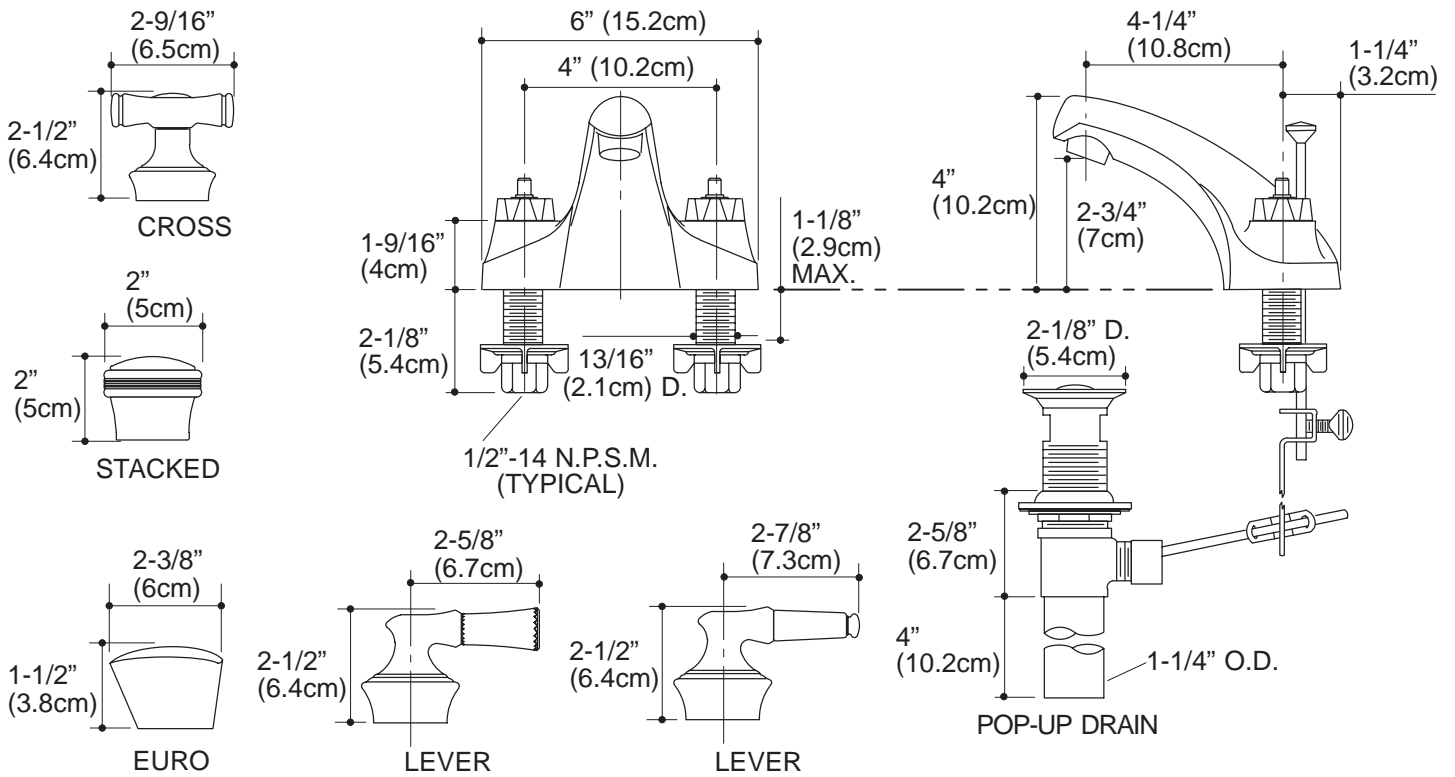

CORALAIS™ DECORATOR SERIES

PRODUCT DIAGRAM