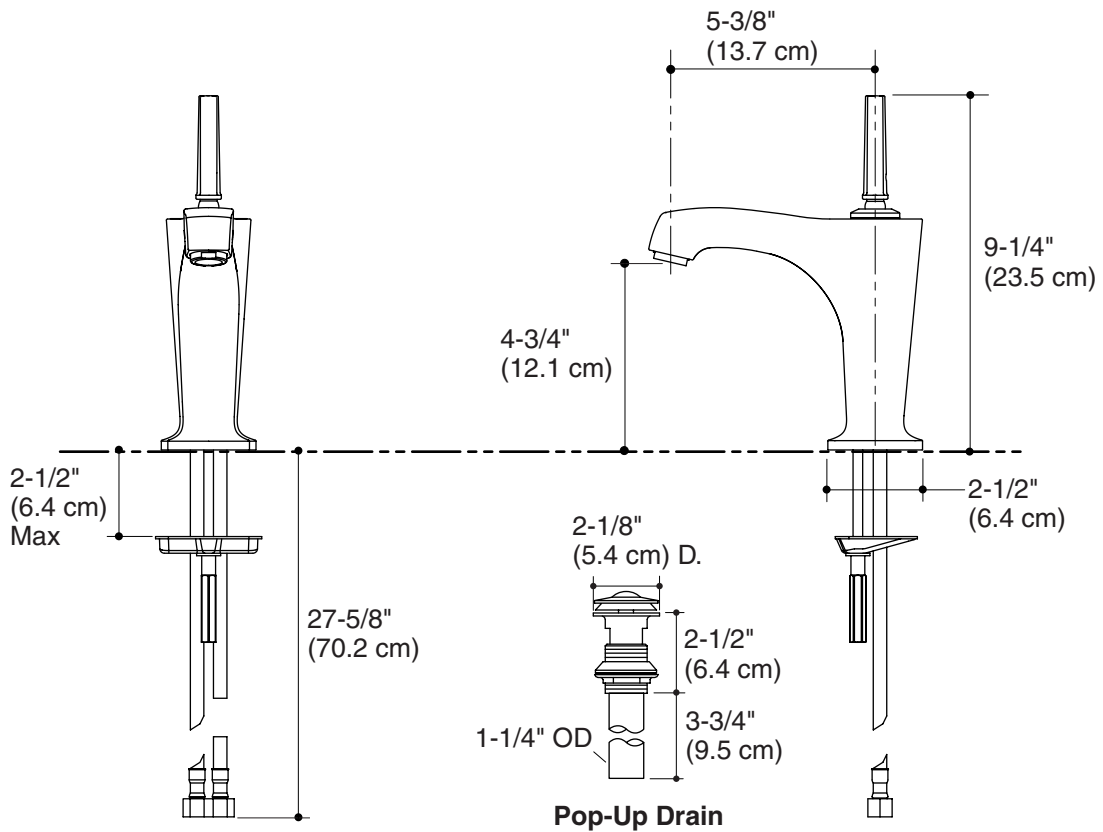

**LAVATORY FAUCET
K-16230**

ADA

Features

- Brass construction
- One-piece, self-contained ceramic disc joystick valve actuation allows both volume and temperature control
- Single-hole mounting
- 2.2 gpm (8.3 lpm) flow rate
- Lower flow aerator options are available (refer to the Kohler Price Book)
- Flexible connections for easy installation
- Single-control
- Lever handle
- 5-3/8" (13.7 cm) spout length
- Touch activated drain with tailpiece

Specified Model

Model	Description	Colors/Finishes	
K-16230-4	Lavatory faucet	<input type="checkbox"/> CP	<input type="checkbox"/> Other_____

Product Specification

Single-control lavatory faucet shall be of brass construction. Faucet shall feature a one-piece, self-contained ceramic disc joystick valve actuation allows both volume and temperature control. Faucet shall feature single-hole mounting installation and flow rate of 2.2 gallons (8.3 liters) per minute. Faucet shall be available with lower flow aerator options (refer to the Kohler Price Book). Faucet shall include flexible connections for easy installation, lever handle, 5-3/8" (13.7 cm) spout length, and touch activated drain with tailpiece. Lavatory faucet shall be Kohler Model K-16230-4-_____.

MARGAUX™

Technical Information

Included component:	
Pop-up drain with 1-1/4" OD tailpiece	88881

Installation Notes

Install this product according to the installation guide.

Product Diagram