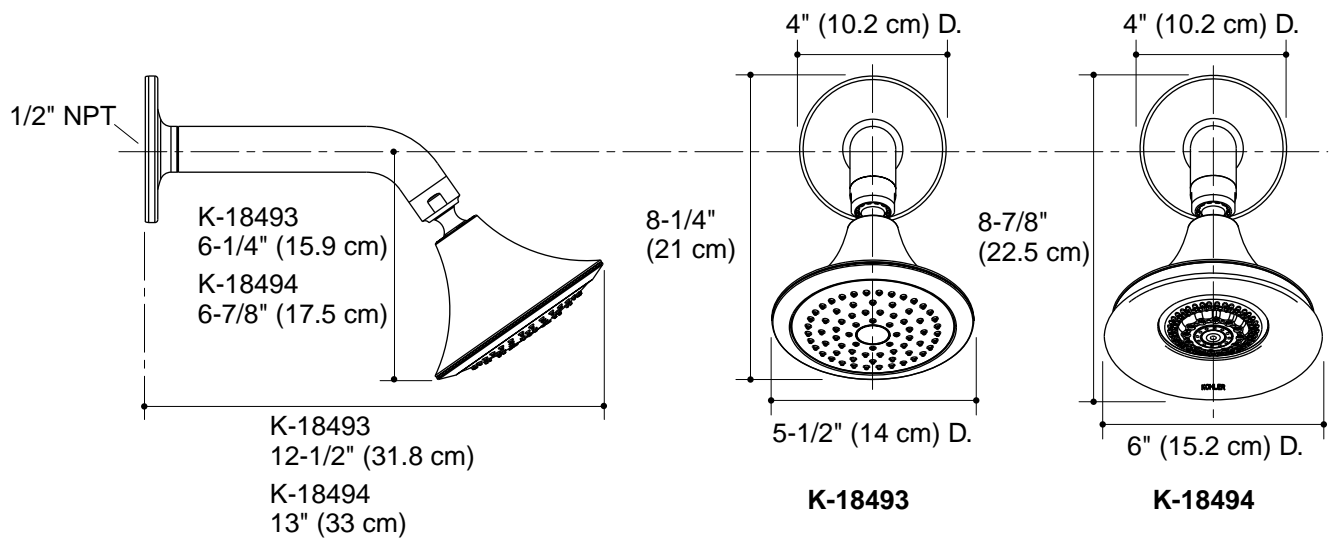

SYMBOL™

Installation Notes

Install this product according to the installation guide.

Product Diagram