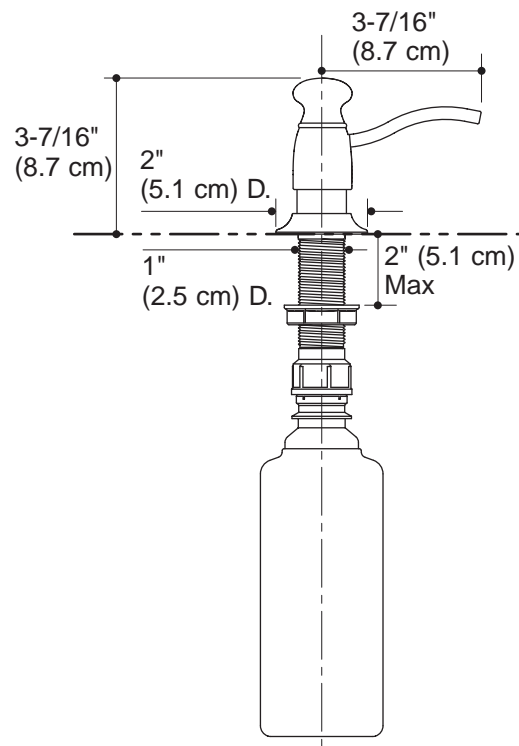

TRADITIONAL DESIGN

Product Diagram