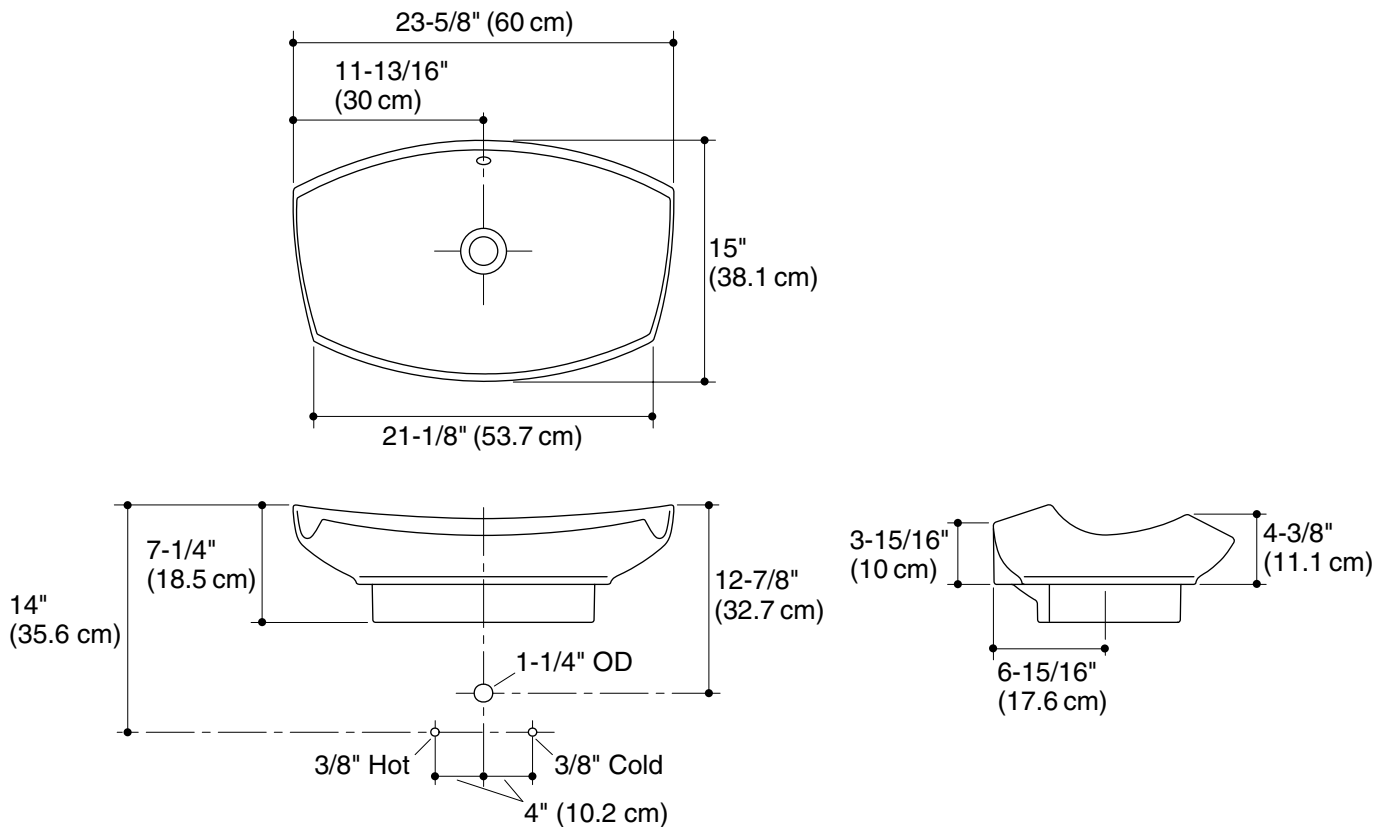

Technical Information

Fixture*:	
Basin area	23" (58.4 cm) x 13-3/4" (34.9 cm)
Water depth	1-15/16" (4.9 cm)
Drain hole	1-11/16" (4.3 cm) D.
* Approximate measurements for comparison only.	
Included components:	
Cut-out template	1095093-7

Installation Notes

Install this product according to the installation guide.

Product Diagram