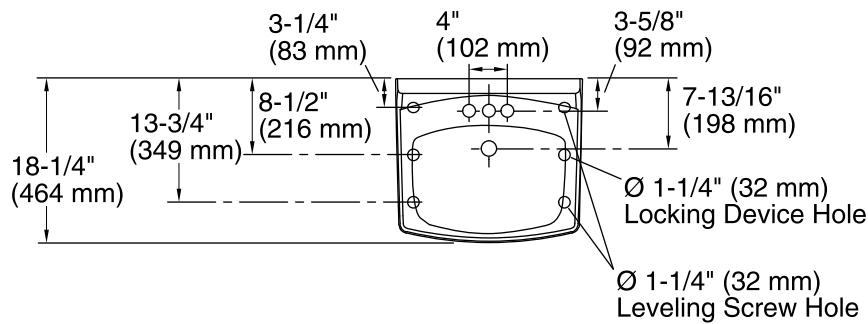

Features

- Made from premium materials that withstand high-volume usage
- Constructed of vitreous china
- 20-3/4"L x 18-1/4"W
- Wall-mount installation
- Faucet not included
- Includes wall hanger
- Drilled for concealed arm carrier

Technical Information

All product dimensions are nominal.

Bowl configuration:	Single
Installation:	Wall-mount
Bowl area (Center)	Length: 10" (254 mm) Width: 15" (381 mm) With overflow: Yes Water depth: 3-1/4" (83 mm)
Bowl area	With overflow: Yes
Number of deck holes:	3
Faucet hole(s):	1-1/4" (32 mm)
Soap/Lotion hole:	1-1/4" (32 mm)
Drain hole:	1-3/4" (44 mm)