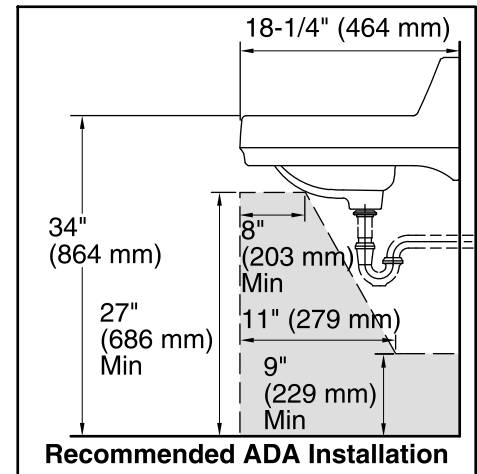

Features

- Made from premium materials that withstand high-volume usage
- Constructed of vitreous china
- 20-3/4"L x 18-1/4"W
- Wall-mount installation
- Faucet not included
- Includes wall hanger
- Drilled for concealed arm carrier

Technical Information

All product dimensions are nominal.

Bowl configuration:	Single
Installation:	Wall-mount
Bowl area (Center)	Length: 10" (254 mm) Width: 15" (381 mm) With overflow: Yes Water depth: 3-1/4" (83 mm)
Bowl area	With overflow: Yes
Number of deck holes:	3
Faucet hole(s):	1-1/4" (32 mm)
Soap/Lotion hole:	1-1/4" (32 mm)
Drain hole:	1-3/4" (44 mm)