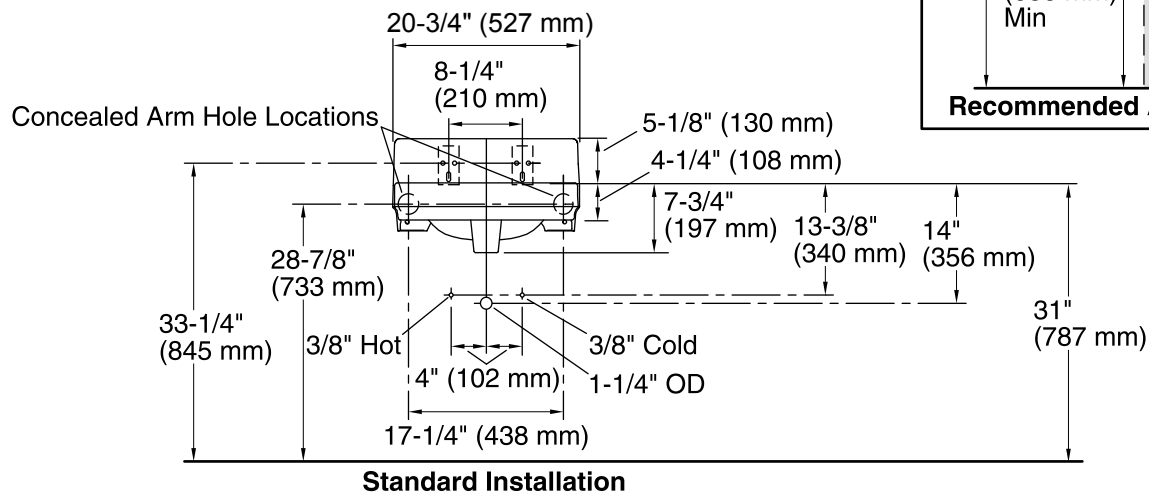

Features

- Made from premium materials that withstand high-volume usage
- Constructed of vitreous china
- 20-3/4"L x 18-1/4"W
- Wall-mount installation
- Faucet not included
- Includes wall hanger
- Drilled for concealed arm carrier

Technical Information

All product dimensions are nominal.

Bowl configuration:	Single
Installation:	Wall-mount
Bowl area (Center)	Length: 10" (254 mm) Width: 15" (381 mm) With overflow: Yes Water depth: 3-1/4" (83 mm)
Bowl area	With overflow: Yes
Number of deck holes:	3
Faucet hole(s):	1-1/4" (32 mm)
Soap/Lotion hole:	1-1/4" (32 mm)
Drain hole:	1-3/4" (44 mm)