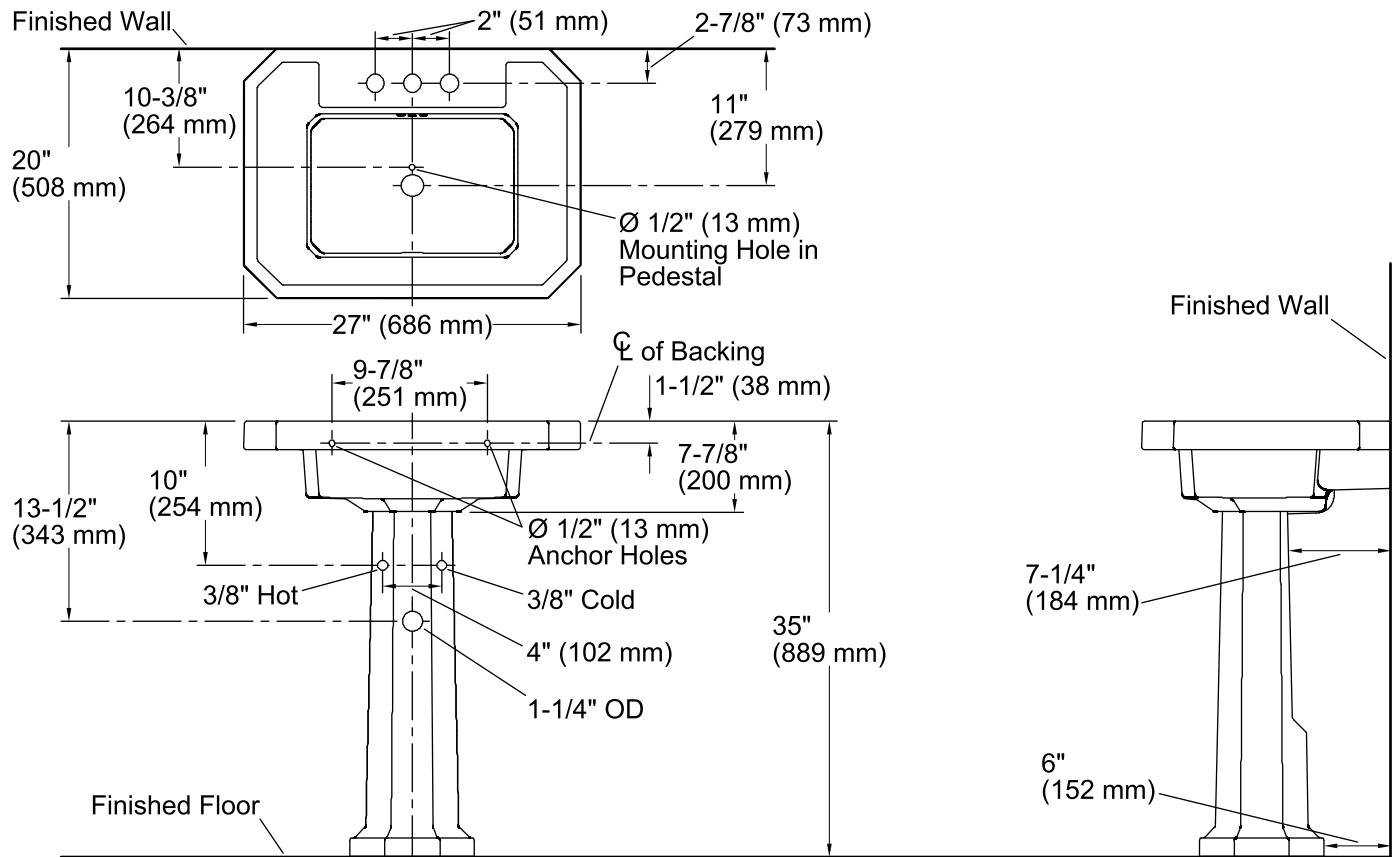

Features

- Fireclay.
- Pedestal sink.
- Rectangular basin.
- With overflow.
- 4-inch centers.
- Coordinates with other products in the Kathryn collection.
- 27" (686 mm) X 20" (508 mm) X 35" (889 mm)

Recommended Accessories

- K- 7605-P Angle Supply with Stop (pair)
- K- 8998 P-Trap

Optional Accessories

- 1041816 Hardware kit, Hollow Wall

Components

Product includes:

- K- 2323-4 Pedestal Bathroom Sink Basin
- K- 2324 Bathroom Sink Pedestal
- Additional included component/s: accessory pack, and rubber pads.

Technical Information

All product dimensions are nominal.

Bowl configuration:	Single
Installation:	Pedestal
Bowl area (Only)	Length: 17" (432 mm) Width: 11-1/2" (292 mm) Water depth: 4-1/8" (105 mm)
Number of deck holes:	3
Faucet hole(s):	1-1/4" (32 mm)
Drain hole:	1-3/4" (44 mm)