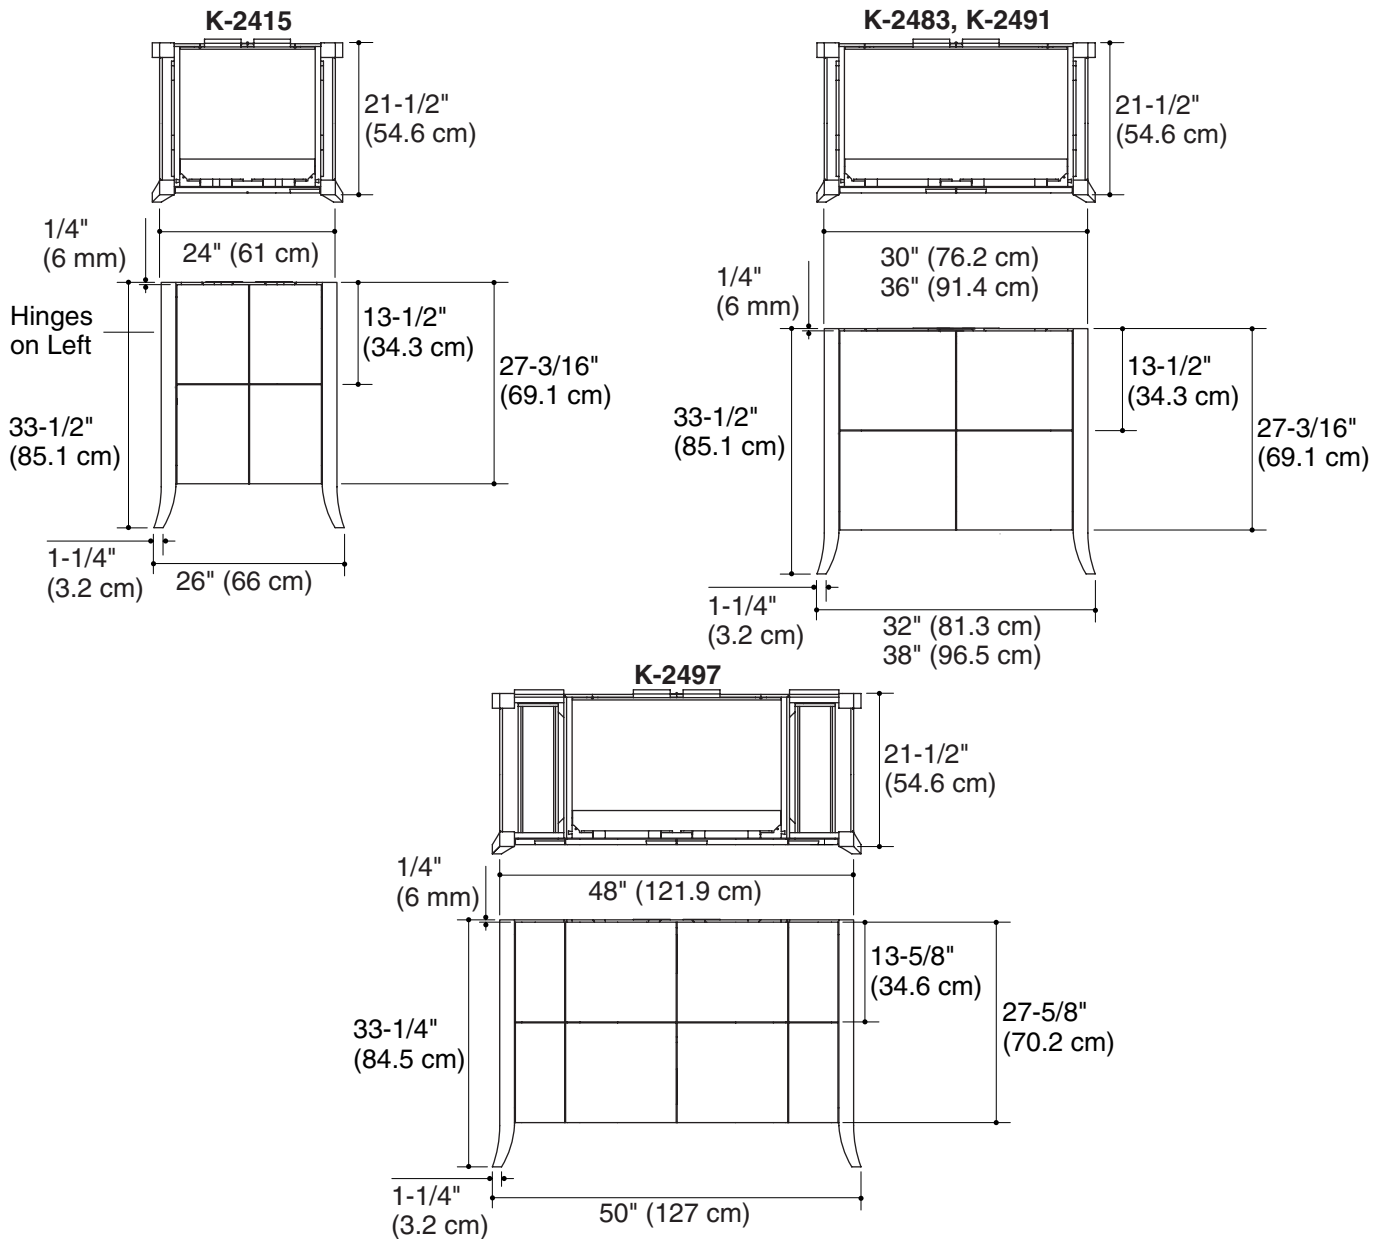

CLERMONT™

Recommended Accessories

K-2418	Drawer accessory – rail-mount installation	☐ NA
K-2419	Door accessory – door-mount installation	☐ NA
K-2509	Vertical wall-mount mirror – 24" (61 cm) x 33" (83.8 cm) x 1" (2.5 cm)	☐ F39

Installation Notes

Install this product according to the installation guide.

Decorative cabinet hardware is supplied. Refer to the Kohler bath accessories line for additional decorative cabinet hardware to complement your vanity.

Product Diagram