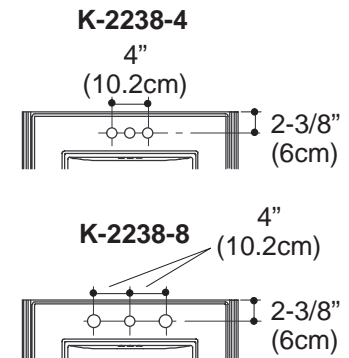

PRODUCT SPECIFICATION:

The pedestal lavatory shall be 24" (61cm) in length, 19-3/4" (50.2cm) in width, and 34-3/8" (87.3cm) in height. Pedestal lavatory shall be made of fireclay. Pedestal lavatory shall be classic design. Pedestal lavatory shall have single-hole (K-2238-1), 4" (10.2cm) centers (K-2238-4), or 8" (20.3cm) centers (K-2238-8) drilling. Pedestal lavatory shall be Kohler Model K-2238-_____-_____.

PRODUCT INFORMATION

| | | | |
|---|-------------------|---------------------------|-----------------|
| Fixture*: | | basin area | water depth |
| Lavatory | | 15" (38.1cm) x 13" (33cm) | 5-1/4" (13.3cm) |
| Drain hole | 1-3/4" D. (4.4cm) | | |
| * Approximate measurements for comparison only. | | | |

| Holes | K-2238-1 | K-2238-4 | K-2238-8 |
|--------|-------------------|-------------------|-------------------|
| Spout | 1-3/8" D. (3.5cm) | 1-1/4" D. (3.2cm) | 1-3/8" D. (3.5cm) |
| Faucet | | 1-1/4" D. (3.2cm) | 1-3/8" D. (3.5cm) |

INSTALLATION NOTES

Install this product according to the installation guide.

(T) Pop-up drain 13-5/8" (34.6cm), grid drain 12-3/4" (32.4cm).

(S) 10" (25.4cm) (Based on 12" (30.5cm) riser which may require cutting).