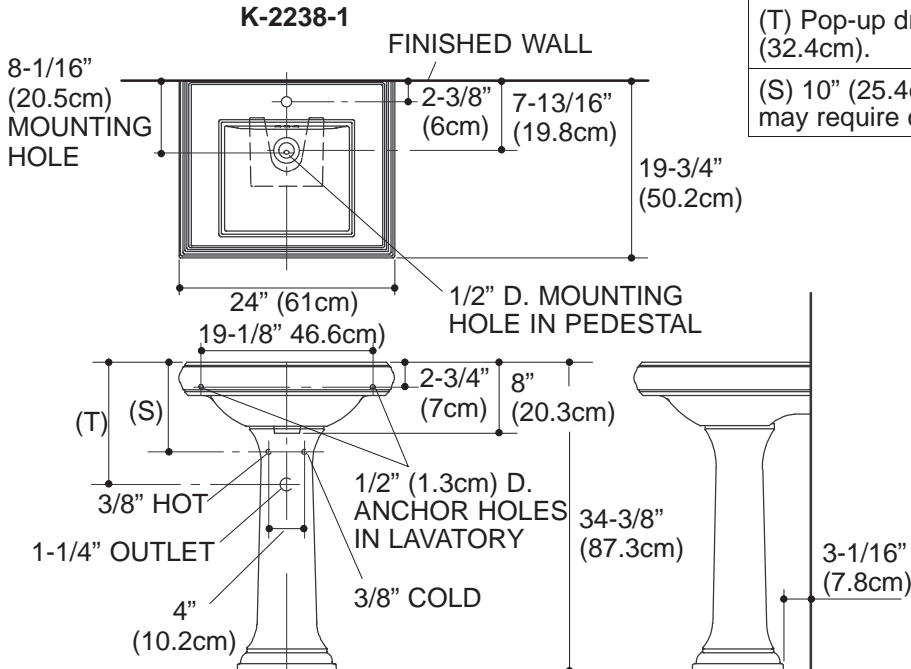

PRODUCT INFORMATION

Fixture*:		basin area	water depth
Lavatory		15" (38.1cm) x 13" (33cm)	5-1/4" (13.3cm)
Drain hole	1-3/4" D. (4.4cm)		
* Approximate measurements for comparison only.			

Holes	K-2238-1	K-2238-4	K-2238-8
Spout	1-3/8" D. (3.5cm)	1-1/4" D. (3.2cm)	1-3/8" D. (3.5cm)
Faucet		1-1/4" D. (3.2cm)	1-3/8" D. (3.5cm)

Included Components:	
Lavatory basin, single-hole	K-2239-1
Lavatory basin, 4" (10.2cm) centers	K-2239-4
Lavatory basin, 8" (20.3cm) centers	K-2239-8
Pedestal	K-2267
Rubber pads	63069
Lavatory accessory pack	52204

INSTALLATION NOTES

Install this product according to the installation guide.

(T) Pop-up drain 13-5/8" (34.6cm), grid drain 12-3/4" (32.4cm).

(S) 10" (25.4cm) (Based on 12" (30.5cm) riser which may require cutting).