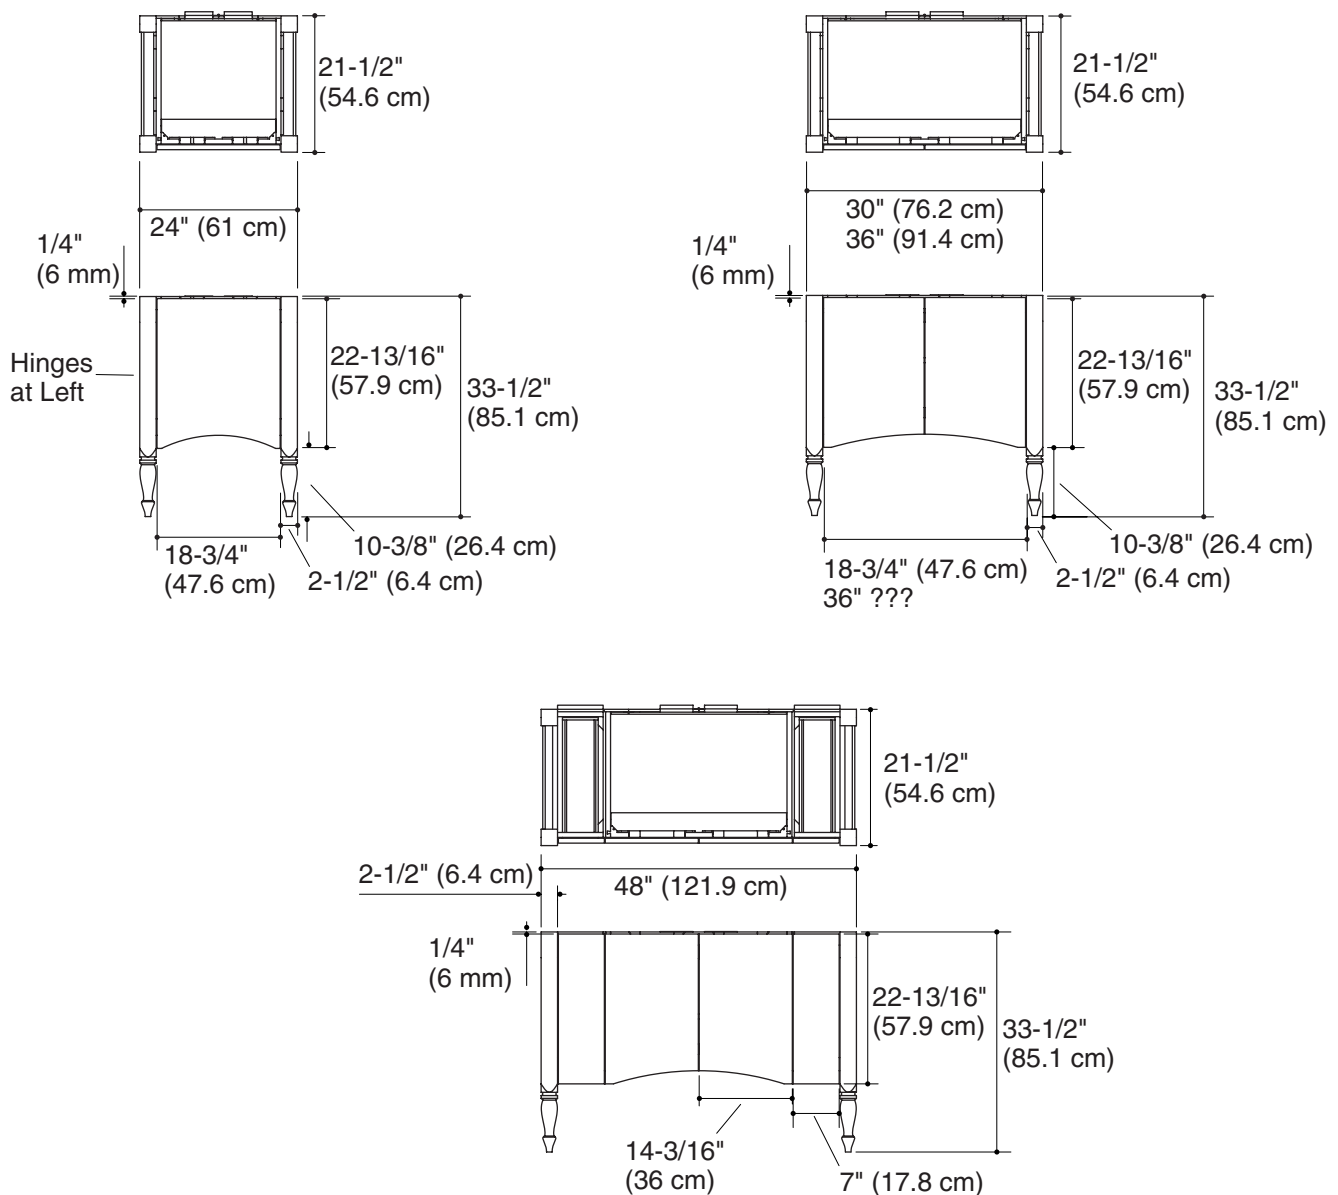

ALBERRY™

Recommended Accessories			
K-2419	Door accessory – door-mount installation		☐ NA
K-2503	Vertical wall-mount mirror – 24" (61 cm) x 33" (83.8 cm) x 1" (2.5 cm)	☐ F40	

Installation Notes

Install this product according to the installation guide.

Decorative cabinet hardware is supplied. Refer to the Kohler bath accessories line for additional decorative cabinet hardware to complement your vanity.

Product Diagram