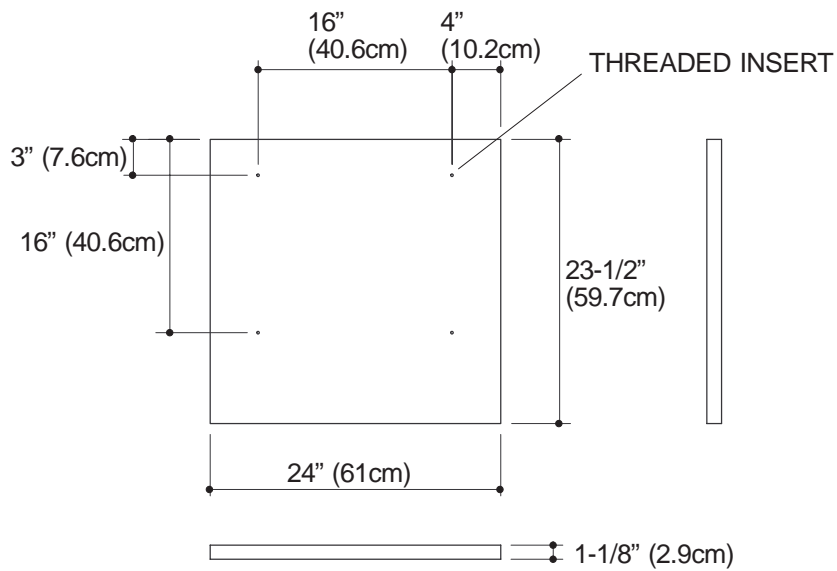

24" (61cm) NATURAL LAVASTONE COUNTERTOP

K-3021

FEATURES

- 24" (61cm) x 23-1/2" (59.7cm)
- Natural lavastone
- No lavatory cut-out
- No faucet hole drillings
- Natural surface variations, markings, quartz deposits
- Natural grey color

PRODUCT SPECIFICATION:

The countertop shall be 24" (61cm) in length x 23-1/2" (59.7cm) in width. Countertop shall be of natural lavastone. Countertop shall have no lavatory cut-out. Countertop shall have no faucet hole drillings. Countertop shall be Kohler Model K-3021-_____.