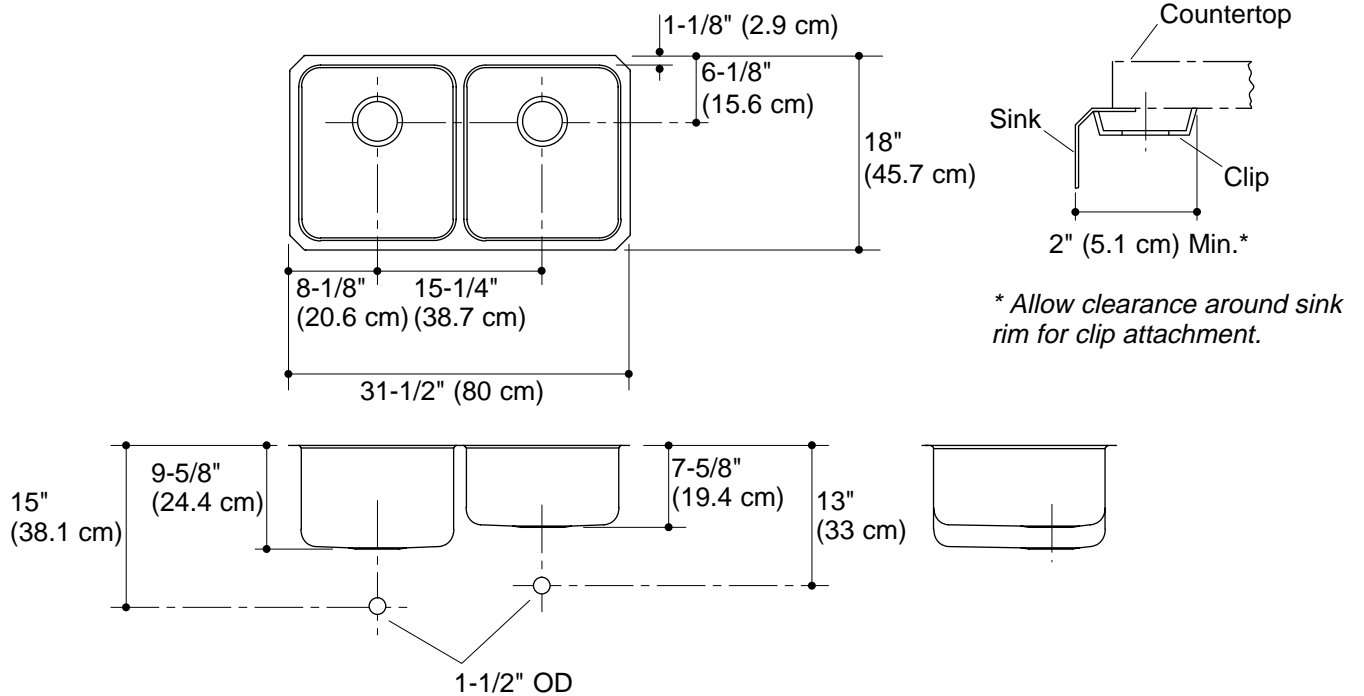

UNDERTONE™

Technical Information

Dimensions shown for K-3351; sink dimensions are opposite for K-3351-L.		
Fixture:*	basin area	water depth
Sink, left	14" (35.6 cm) x 16" (40.6 cm)	9-1/2" (24.1 cm)
Sink, right	14" (35.6 cm) x 16" (40.6 cm)	7-1/2" (19.1 cm)
Drain Holes	3-5/8" (9.2 cm) D.	
* Approximate measurements for comparison only.		

Included Components:	
Hardware kit (4 required)	91915
Cutout template	1040556-7

Installation Notes

Install this product according to the installation guide.

Product Diagram