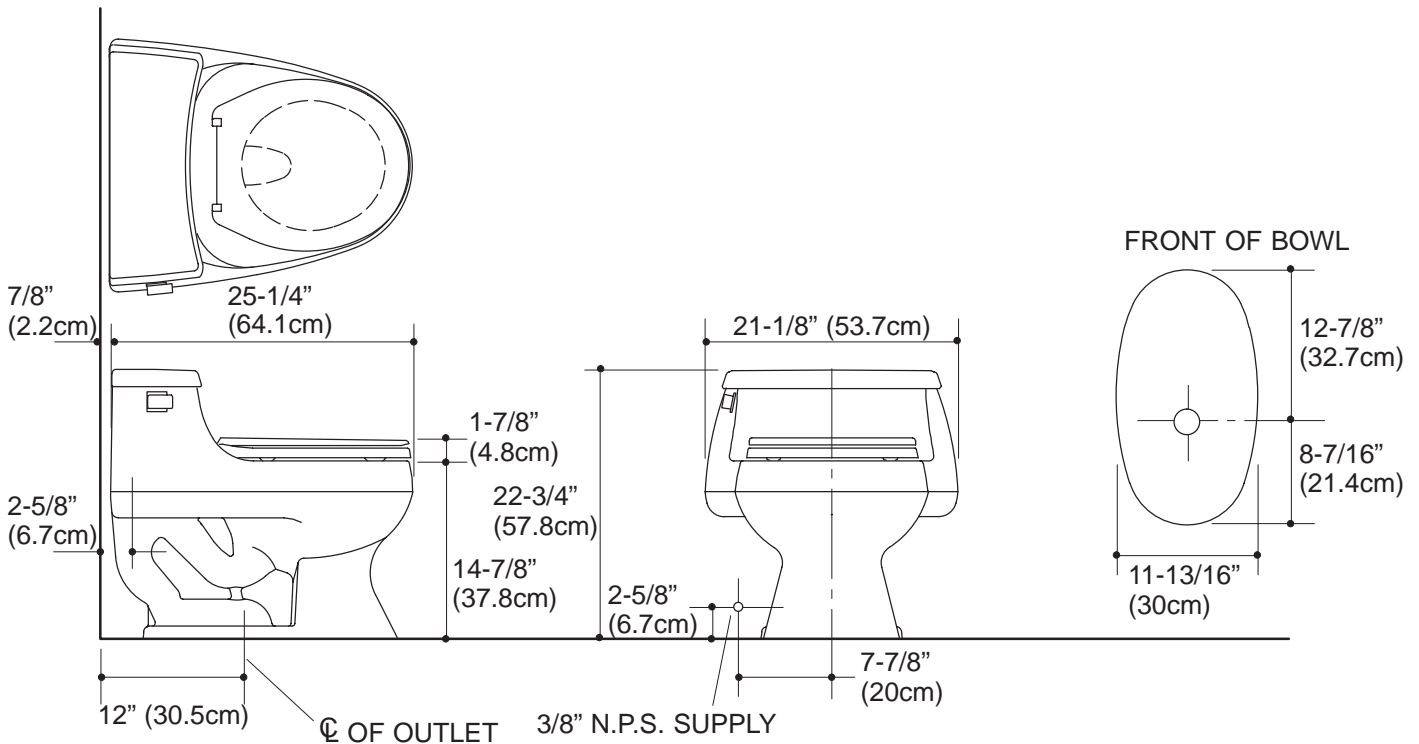

FEATURES

- 12" (30.5cm) rough-in
- Vitreous china
- 8-1/2" (21.6cm) x 8-1/2" (21.6cm) water area
- One-piece-quiet flush
- Round front bowl
- Gravity Lite™ system
- EPDM flapper
- Brass supply shank
- Includes Lustra™ seat
- Less supply
- 1.6 gpf (6lpf)
- Includes polished chrome metal trip lever

PRODUCT SPECIFICATION:

The round front one-piece toilet shall be quiet flush with 12" (30.5cm) rough-in. Toilet shall be made of vitreous china. Toilet shall have 8-1/2" (21.6cm) x 8-1/2" (21.6cm) water area. Toilet shall have Kohler Gravity Lite™ system. Toilet shall have dual overflow system. Toilet shall have EPDM flapper. Toilet shall have brass supply shank. Toilet shall include Lustra™ seat. Toilet shall be less supply. Toilet shall be 1.6 gpf (6 lpf). Toilet shall include polished chrome metal trip lever. Toilet shall be Kohler Model K-3386-_____.

PRODUCT INFORMATION

Fixture:	
Configuration	1-piece, round front
Water per flush	1.6 gallons (6L)
Passageway	2" (5.1cm)
Water area	8-1/2" (21.6cm) x 8-1/2" (21.6cm)
Water depth from rim	6-1/16" (15.4cm)
Seat post hole centers	5-1/2" (14cm)
Included Components:	
Seat	K-4662
Tank cover	84252
Trip lever	K-9430
Bolt cap accessory pack	52048
Tank accessory pack	84301