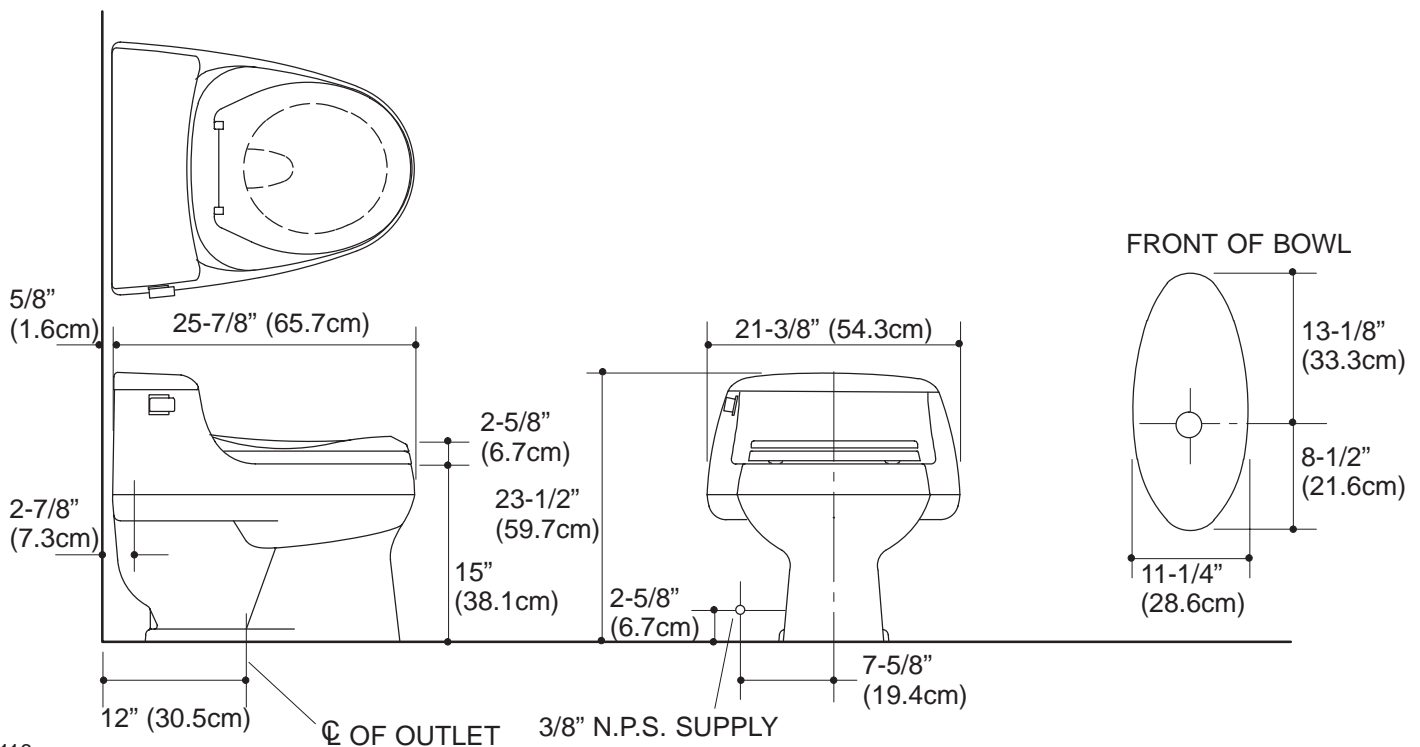

FEATURES

- One piece round front bowl
- Ingenium™ system
- 1.6 gpf (6lpf) performance comparable to previous 3.5 gpf (13lpf) models
- Concealed trapway
- Includes French Curve™ seat and cover
- Includes polished chrome metal trip lever
- 12" (30.5cm) rough-in
- Vitreous china
- 10-5/8" (27cm) x 8-5/8" (21.9cm) water area
- EPDM flapper
- Brass supply shank
- Less supply

PRODUCT SPECIFICATION:

The round front one-piece toilet shall be quiet flush with 12" (30.5cm) rough-in. Toilet shall be made of vitreous china and have concealed trapway. Toilet shall have 10-5/8" (27cm) x 8-5/8" (21.9cm) water area. Toilet shall have Kohler Ingenium™ system. Toilet shall have EPDM flapper. Toilet shall have brass supply shank. Toilet shall include French Curve™ seat. Toilet shall be less supply. Toilet shall be 1.6 gpf (6lpf). Toilet shall include polished chrome metal trip lever. Toilet shall be Kohler Model K-3467-_____.

SAN RAPHAEL™

PRODUCT INFORMATION

Fixture:	
Configuration	1-piece, round front
Water per flush	1.6 gallons (6L)
Passageway	2" (5cm)
Water area	10-5/8" (27cm) x 8-5/8" (21.9cm)
Water depth from rim	5-3/8" (13.7cm)
Seat post hole centers	5-1/2" (14cm)
Included Components:	
Seat	K-4663
Tank cover	1010702
Trip lever	K-9453
Bolt cap accessory pack	1013092
Tank accessory pack	84301