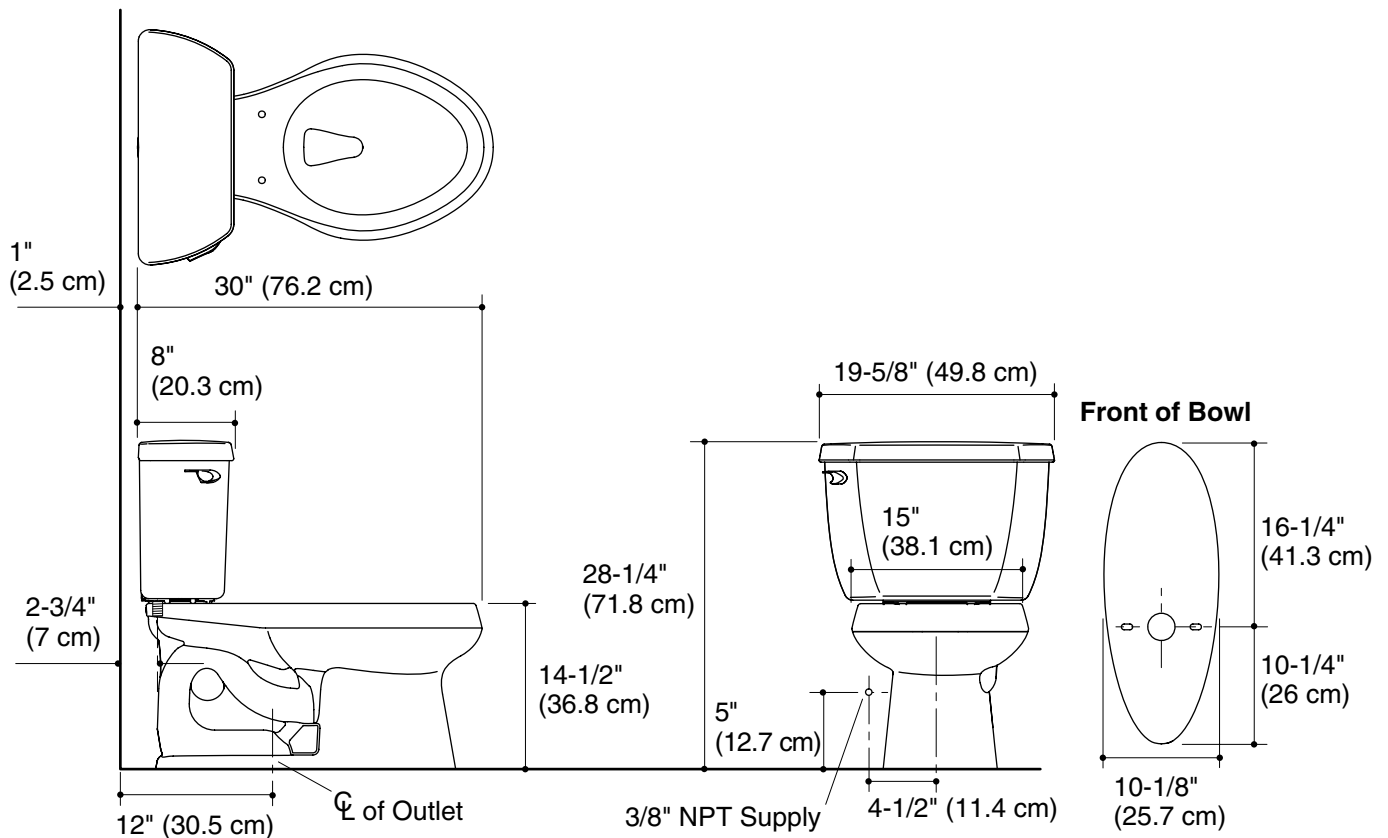

WELLWORTH®

Recommended Accessories

K-4664	Brevia™ seat with cover	☐ 0	☐ Other_____
K-4688	Cachet® seat with cover	☐ 0	☐ Other_____
K-7637	Angle supply with stop – 3/8" NPT	☐ CP	☐ Other_____

Technical Information

Fixture:	
Configuration	two-piece, elongated
Water per flush	1.28 gpf (4.8 lpf)
Passageway	2-1/8" (5.4 cm)
Water area	11-1/4" (28.6 cm) x 8-1/4" (21 cm)
Water depth from rim	5-1/4" (13.3 cm)
Seat post hole centers	5-1/2" (14 cm)

Included components:

Bowl	K-4198
Tank	K-4436
Tank cover	84591
Trip lever	K-9380
Tank accessory pack	1016548
Bolt cap accessory pack	1013092

Installation Notes

Install this product according to the installation guide.

Product Diagram