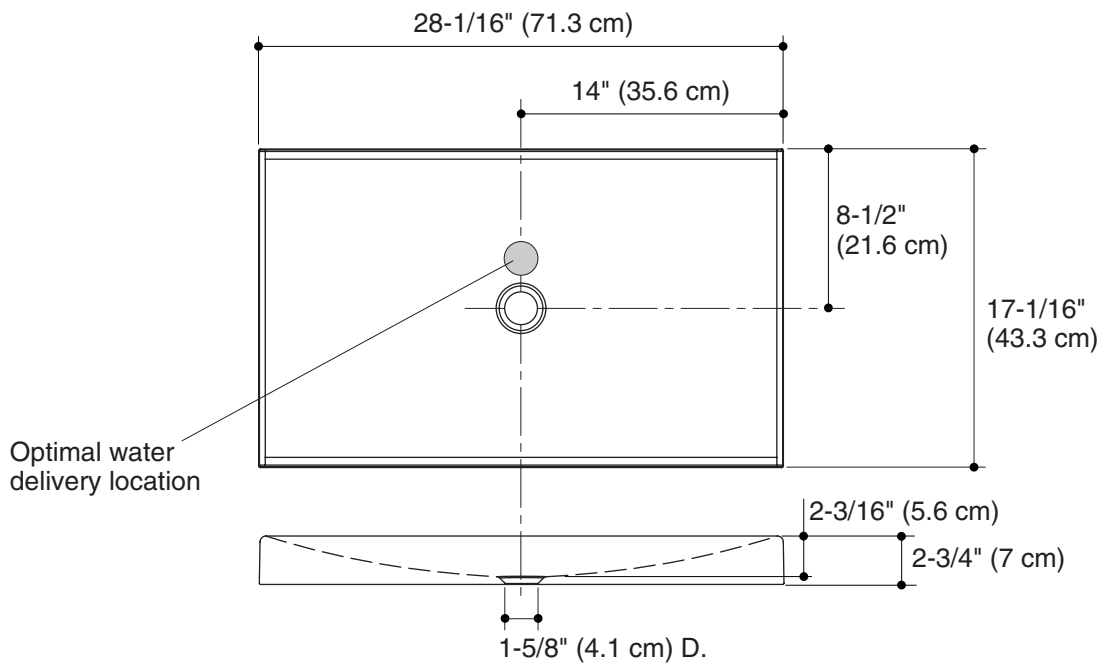

ANTILIA™ WADING POOL™

Technical Information

Fixture*:	
Lavatory	
Basin area	27-7/8" (70.8 cm) x 16-3/16" (41.1 cm)
Water depth	2-3/16" (56. cm)
Drain hole	1-5/8" (4.1 cm) D.
* Approximate measurements for comparison only.	

Included components:	
Drain gasket kit	1070246
Installation mat	1070249

Installation Notes

Install this product according to the installation guide.
Product does not have an overflow.

Product Diagram